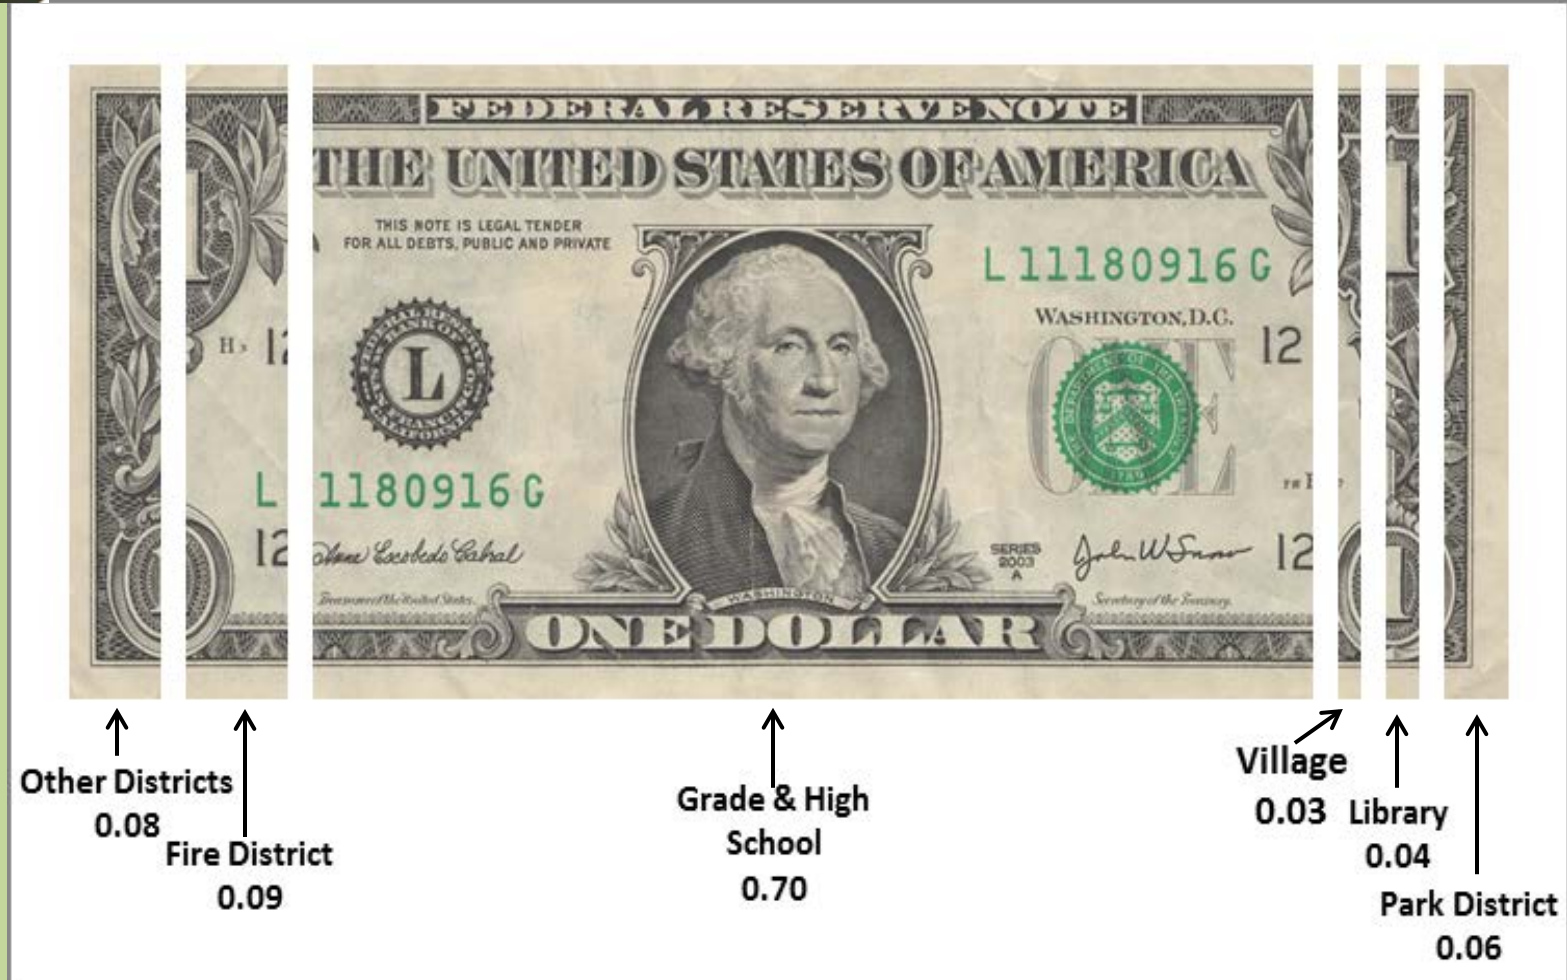

Making Cents of Property Taxes

These amounts may vary slightly depending on which school and fire districts you belong to.

For more information on your own property visit the GIS program on the Village's website <https://apps.gisconsortium.org/CommunityPortal/Default.aspx?PL=VWR>, or click on the "Property Search and Maps" in lower left hand corner of the Home page, then enter your address. Summary information is available across the blue bar. For more specific property tax info, click on "go to map" in upper right hand corner, Parcel Summary in the lower left hand corner will recap your information. There is also a link to your township assessor where you can get your assessed value with either your address or parcel number. If you click on your parcel number it will take you to the county and you can view your tax bill. If you click on "Layers" in the upper right corner of the "go to map" you can see the rates throughout the Village.