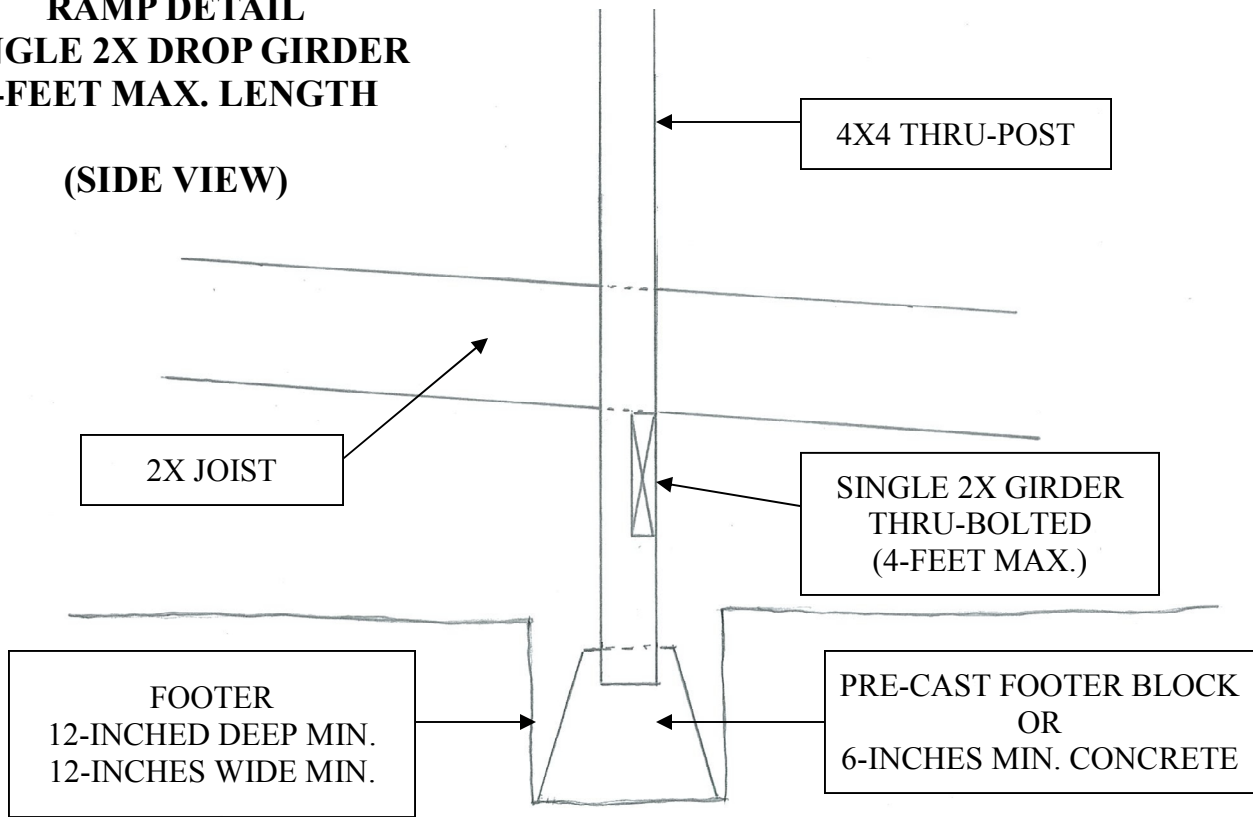

**RAMP DETAIL
SINGLE 2X DROP GIRDER
4-FEET MAX. LENGTH**

(SIDE VIEW)

(ALTERNATE VIEW)