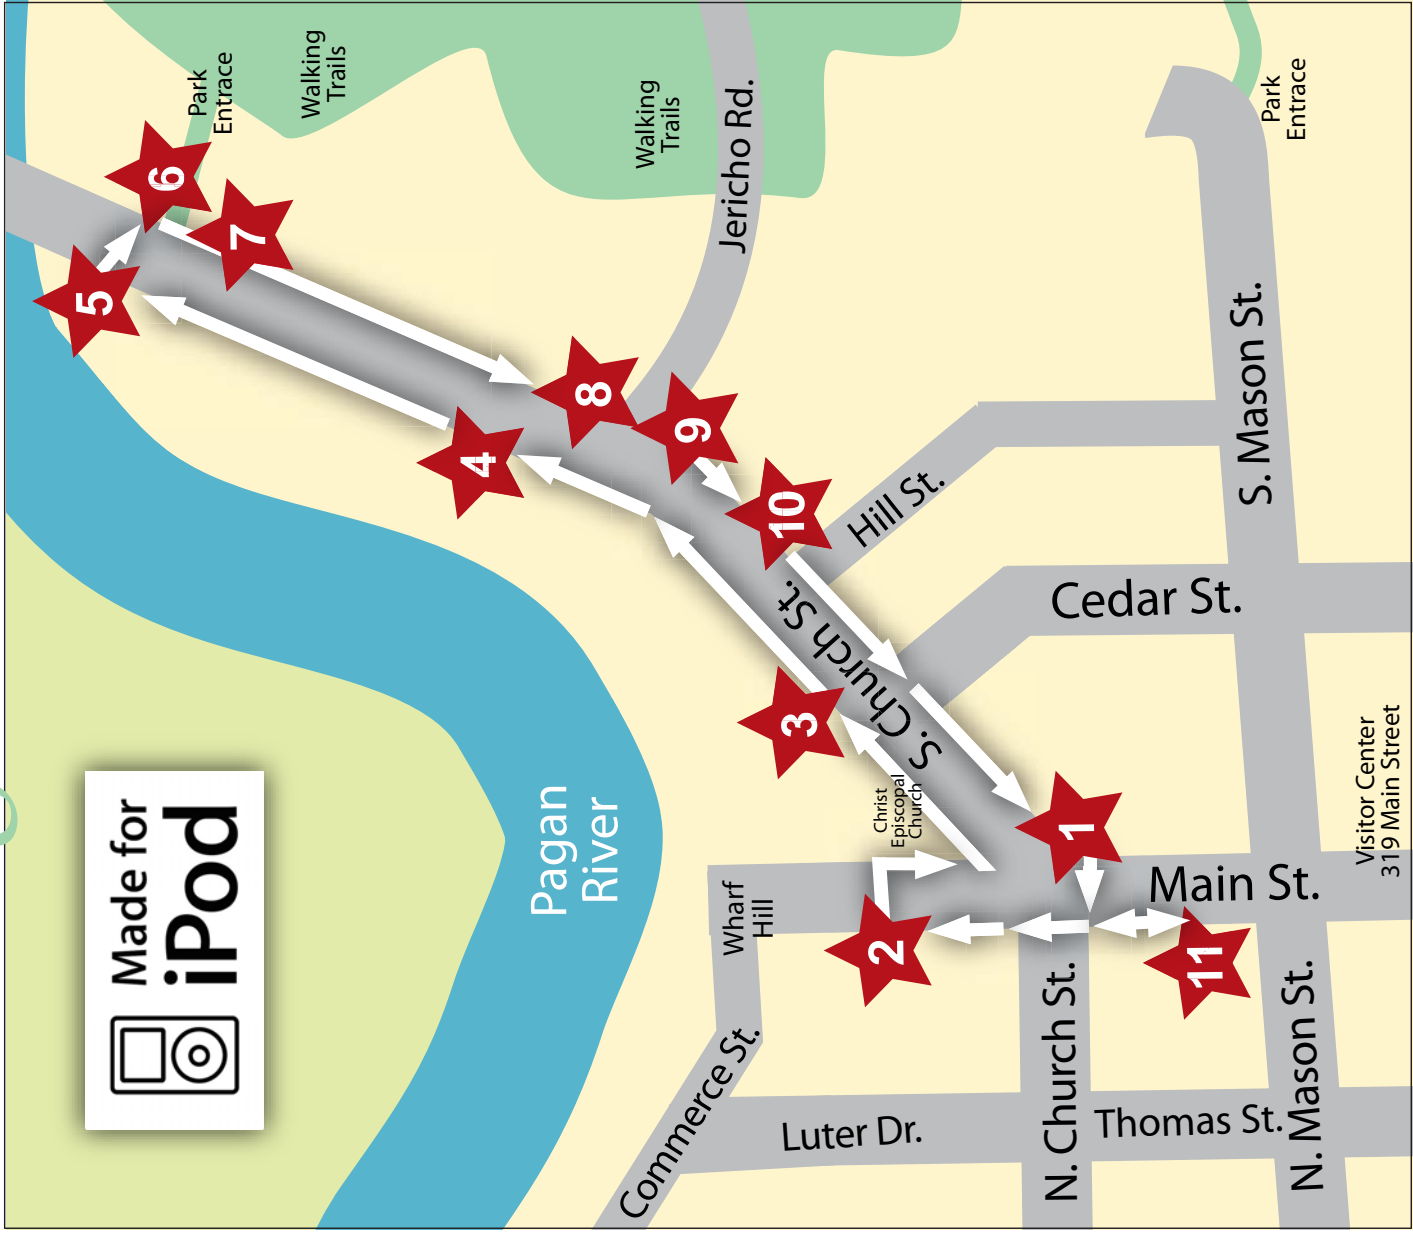

Walking Tour of Downtown Smithfield

Begin

- Stop #1:** Isle of Wight Museum
103 Main Street
- Stop #2:** 22 Main Street
- Stop #3:** 117 S. Church Street
- Stop #4:** 335 S. Church Street
- Stop #5:** Smithfield Station
- Stop #6:** Windsor Castle Park
- Stop #7:** 352 S. Church Street
- Stop #8:** 304 S. Church Street
- Stop #9:** 226 S. Church Street
- Stop #10:** 212 S. Church Street
- Stop #11:** 1750 Courthouse,
Old Jail & Gaming House

Finish

- Stop #1:** Isle of Wight Museum
103 Main Street

Produced by Isle of Wight County
Division of Historic Resources