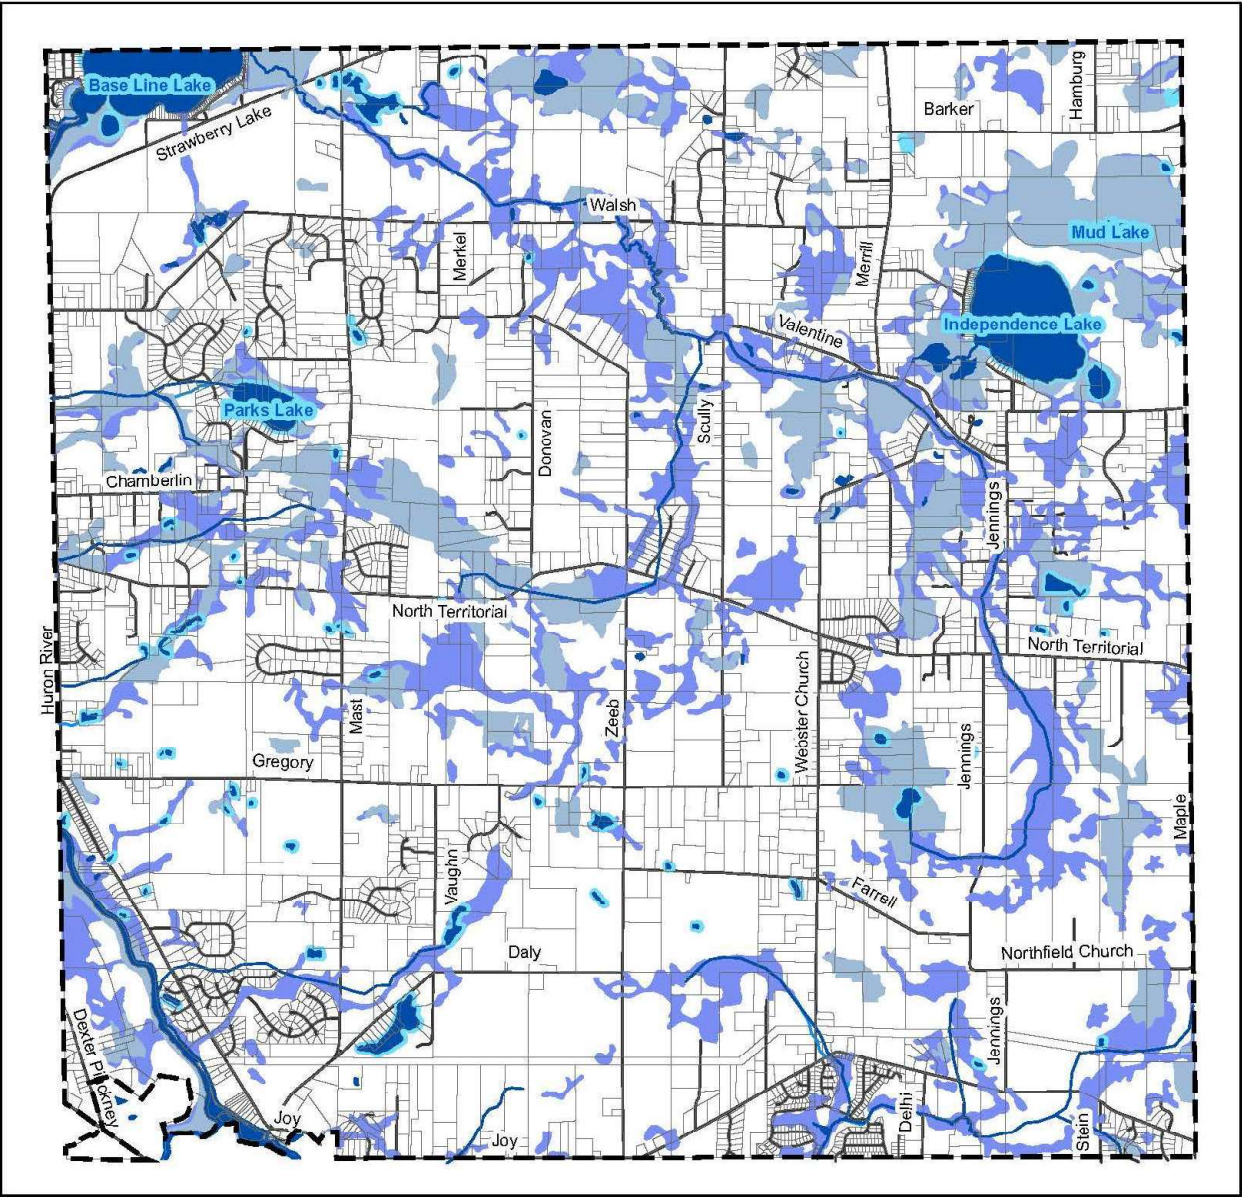

Map 13: Wetlands

Webster Township Wetlands

- Floodplains/Riparian area
- Wetlands
- Hydric Soils
- Lakes
- Rivers and Streams

Source: Webster Township GIS, Washtenaw County GIS, HRWC data from National Wetland Survey, NRCS Soil Survey, EGLE
Prepared by Carlisle/Wortman Associates, Inc. and HRWC
September 13, 2021