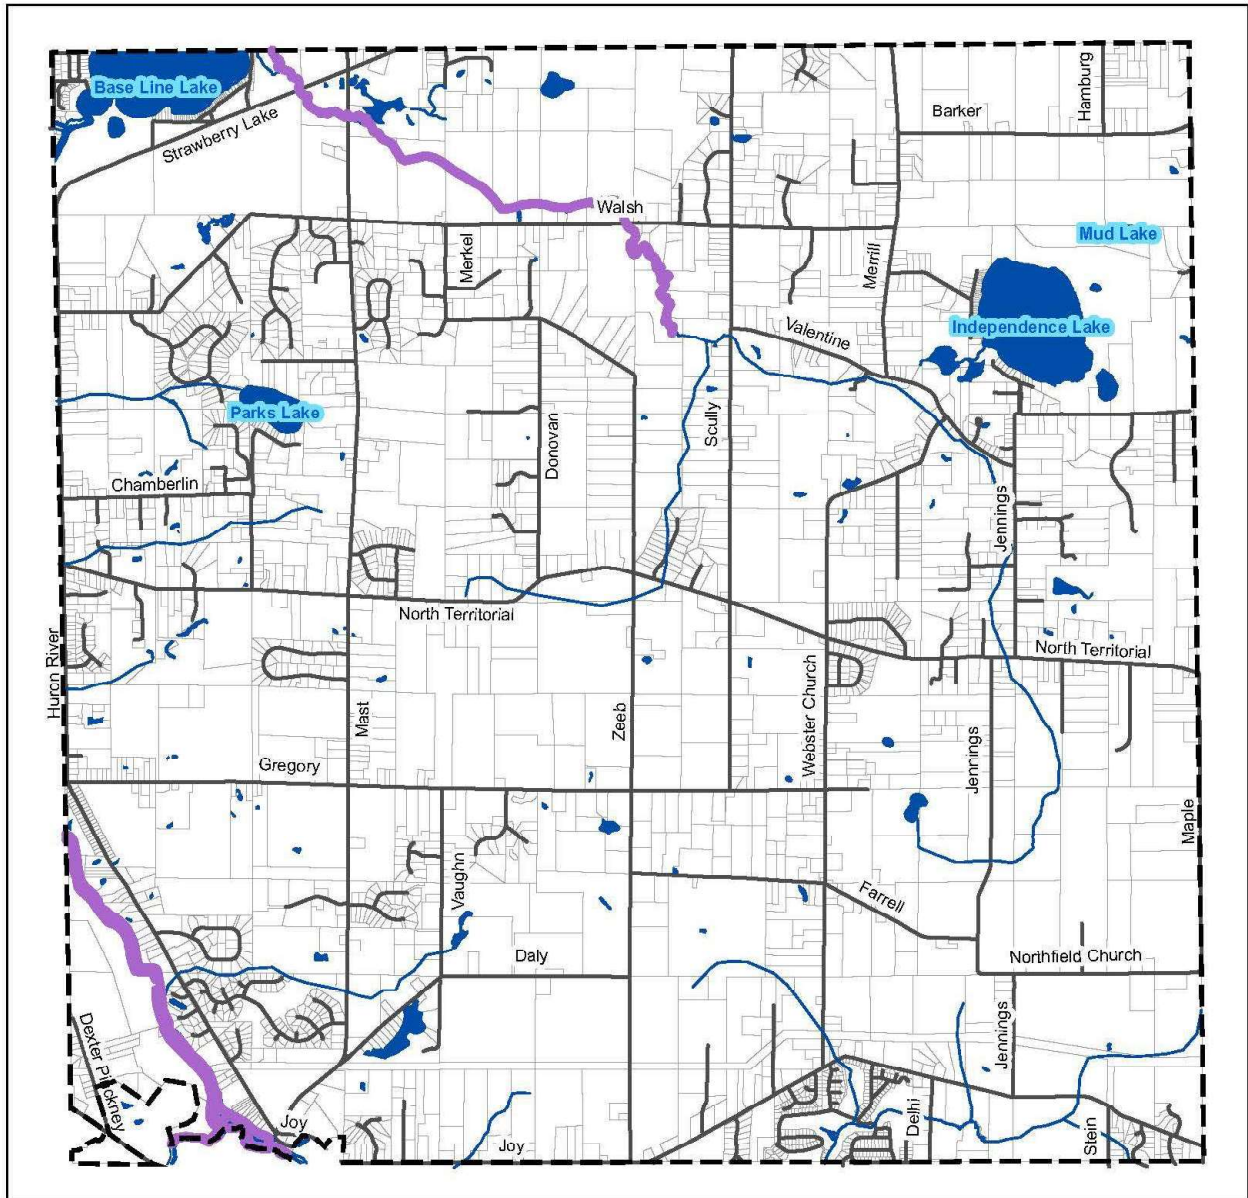

Map 10: Water Courses and Water Bodies

Webster Township Water Courses and Water Bodies

- Natural River Zone
- Rivers and Streams
- Lakes

Source: Webster Township GIS,
Washtenaw County GIS, HRWC
HRWC data from National Wetland
Inventory, NRCS Soil Survey, EGLE, SEMCOG
Prepared by Carlisle/Wortman Associates, Inc. and HRWC
September 1, 2021