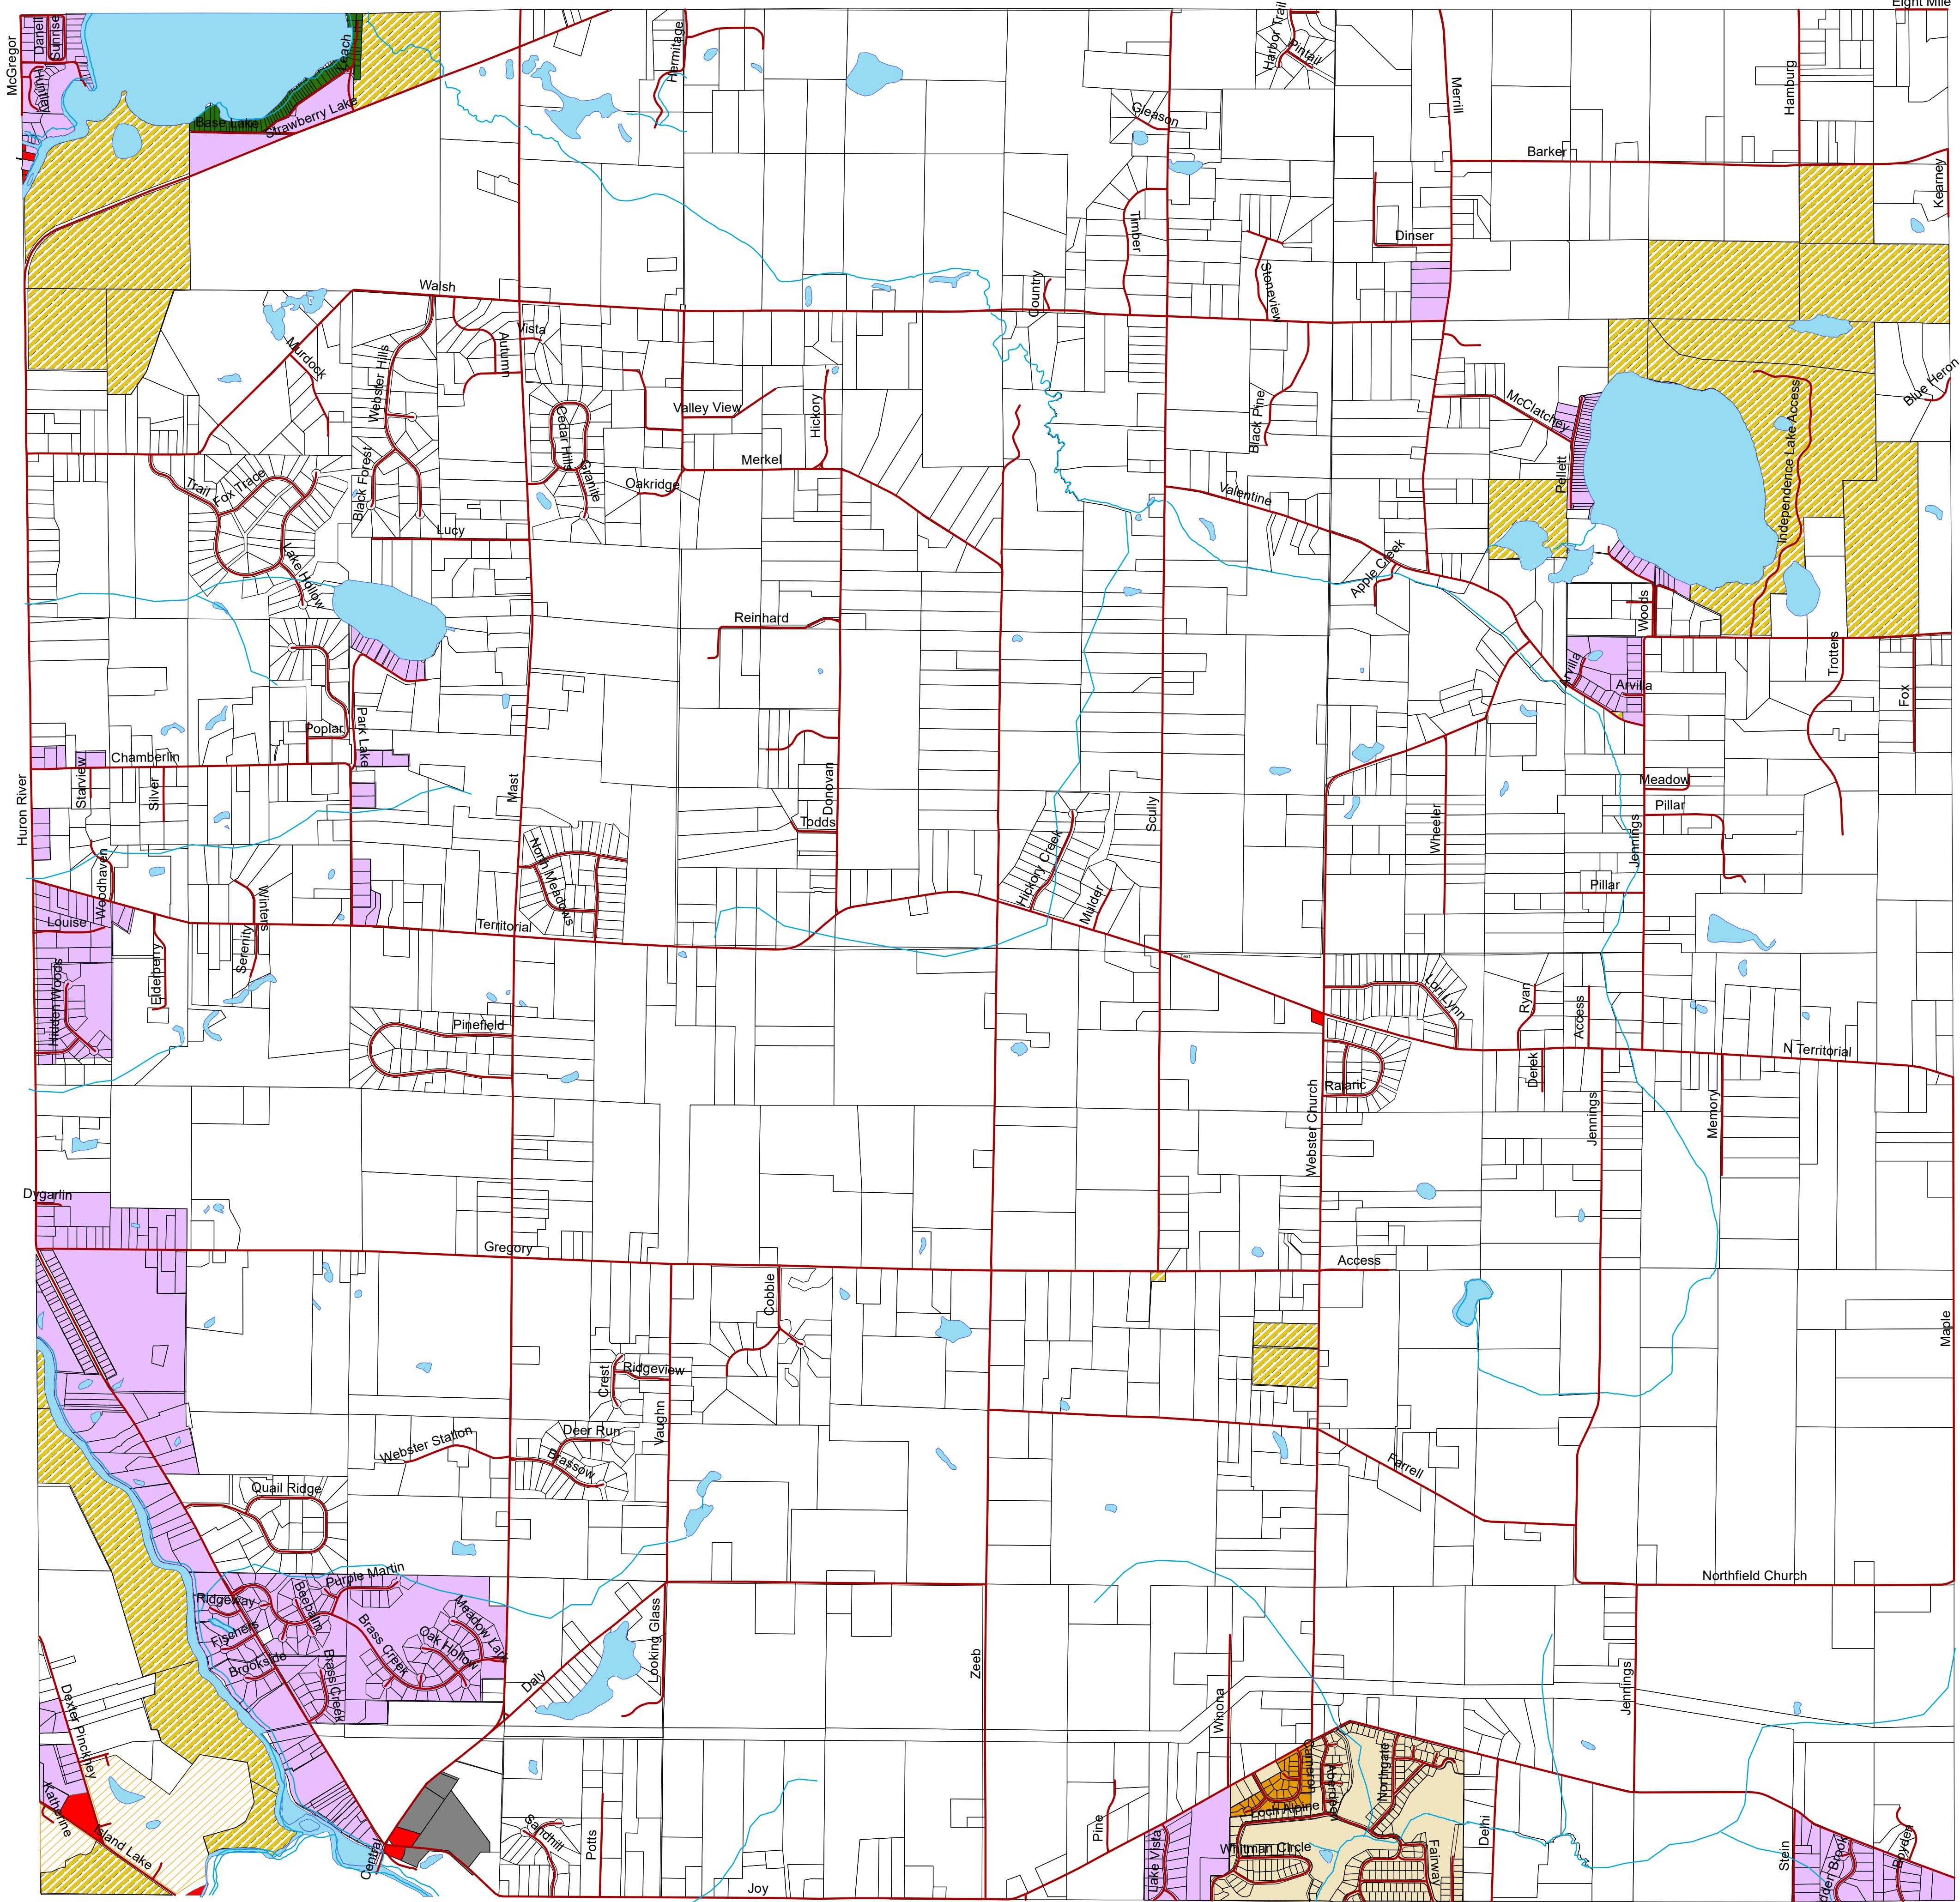

Webster Township Zoning Map

Legend

Zoning Classification

- Ag- Agriculture
- BLLR- Baseline Lake Residential
- C- Commercial
- I- Industrial
- PL Public Lands
- R-1 Rural Residential
- R-2 Urban Residential
- R-3 Multi Family Residential
- City of Dexter

1 inch = 0.27923 miles

Map Version:
ZM-10.06

Adoption Date

Barbara Calleja, Clerk