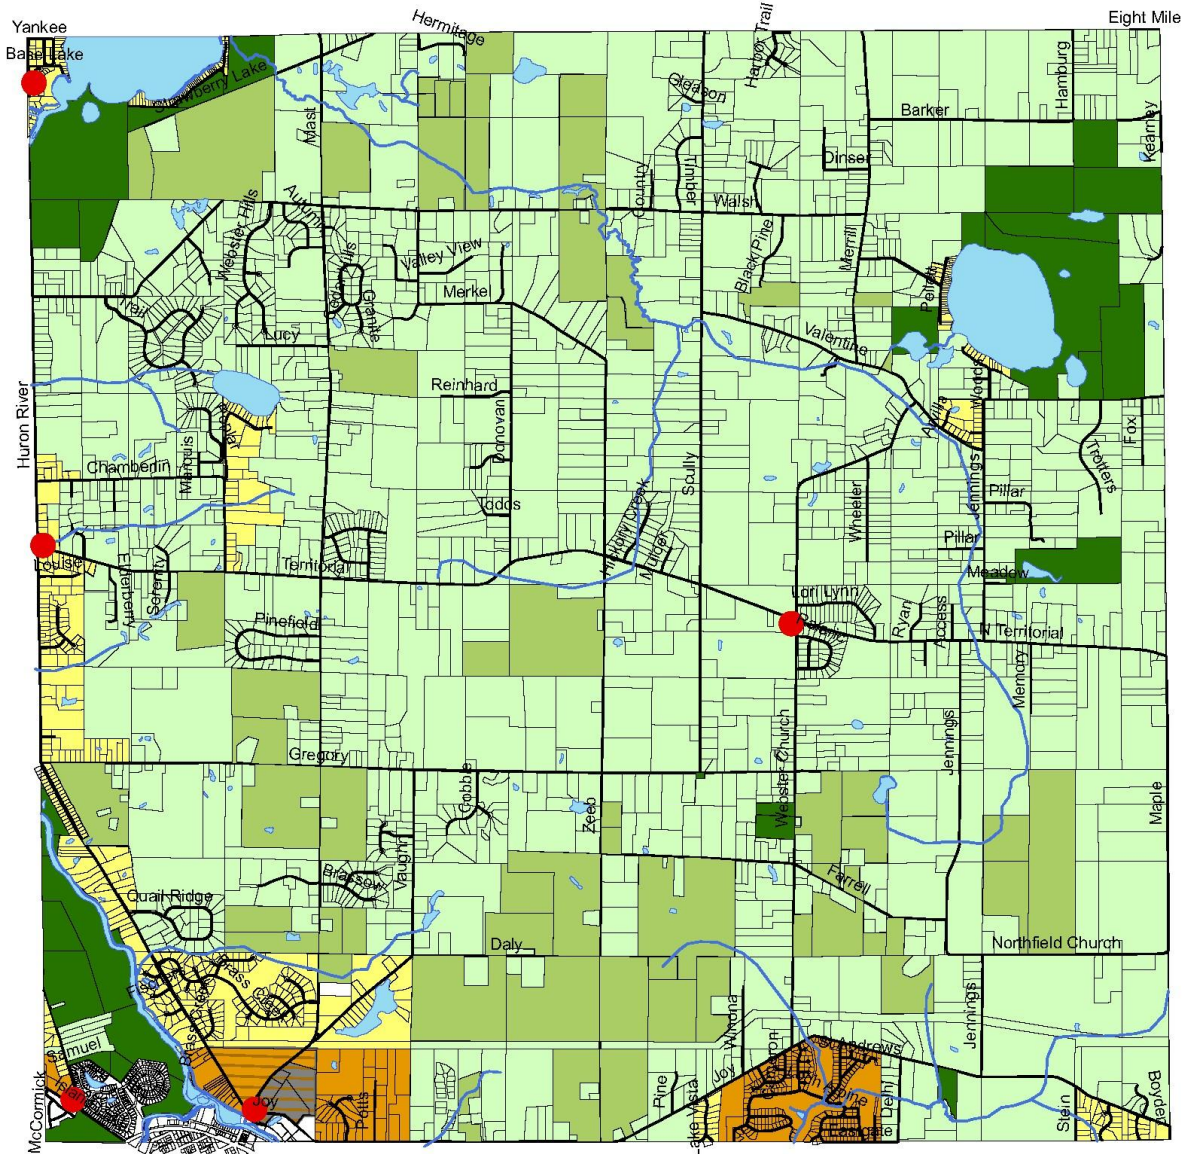

Map 18: Future Land Use

Webster Township Future Land Use

Map Prepared by Bill Sinkule
Updated 12-20-21