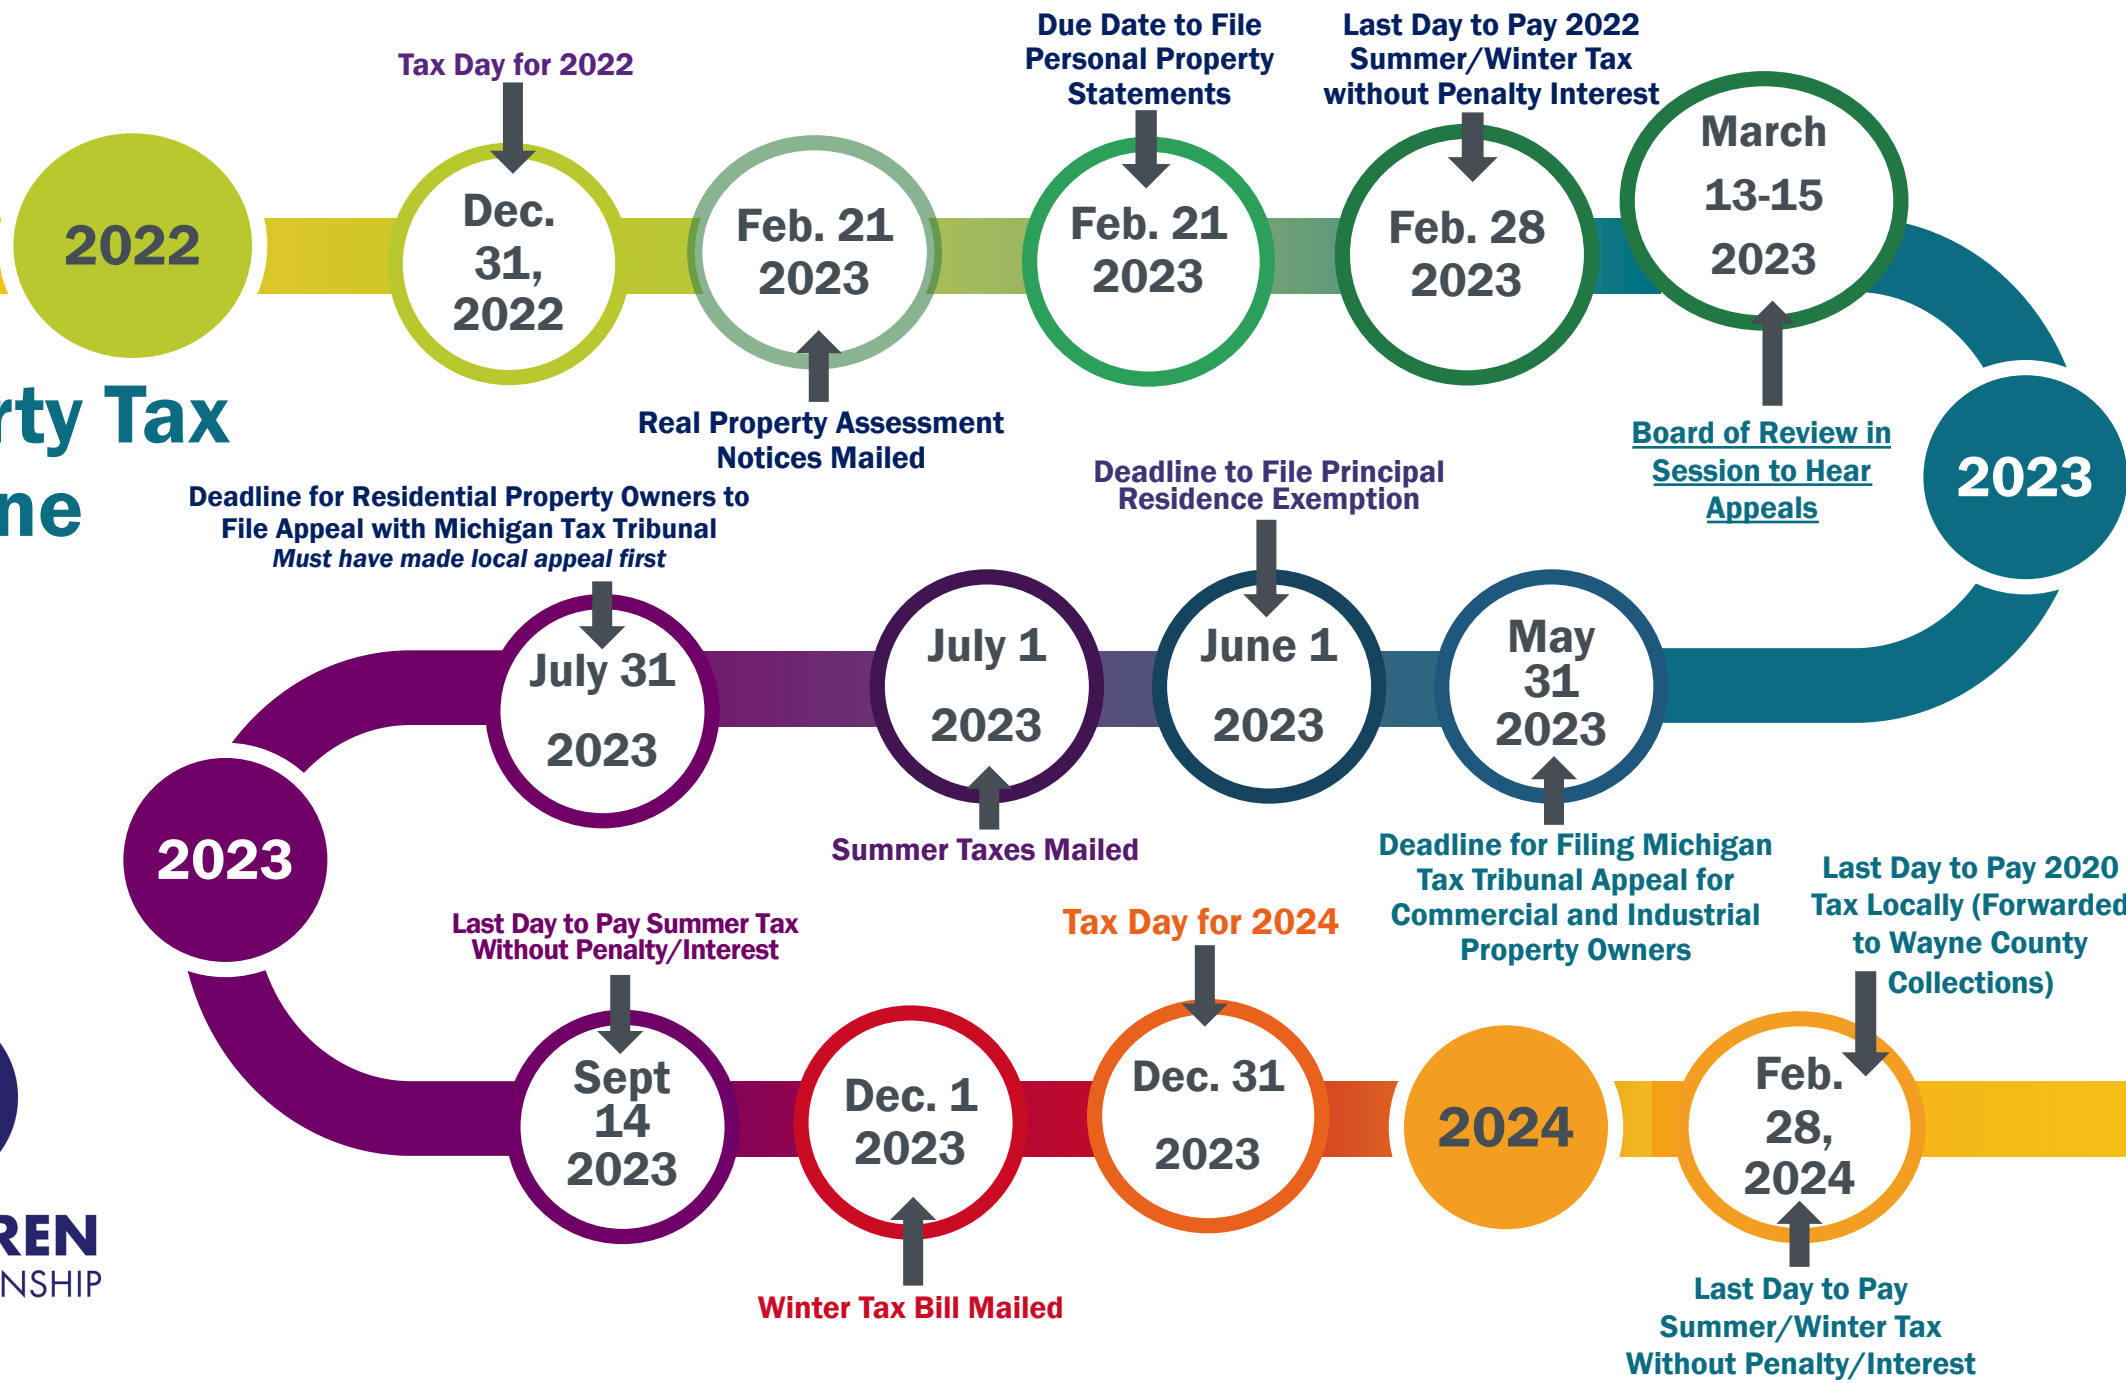

Property Tax Timeline

VAN BUREN
CHARTER TOWNSHIP