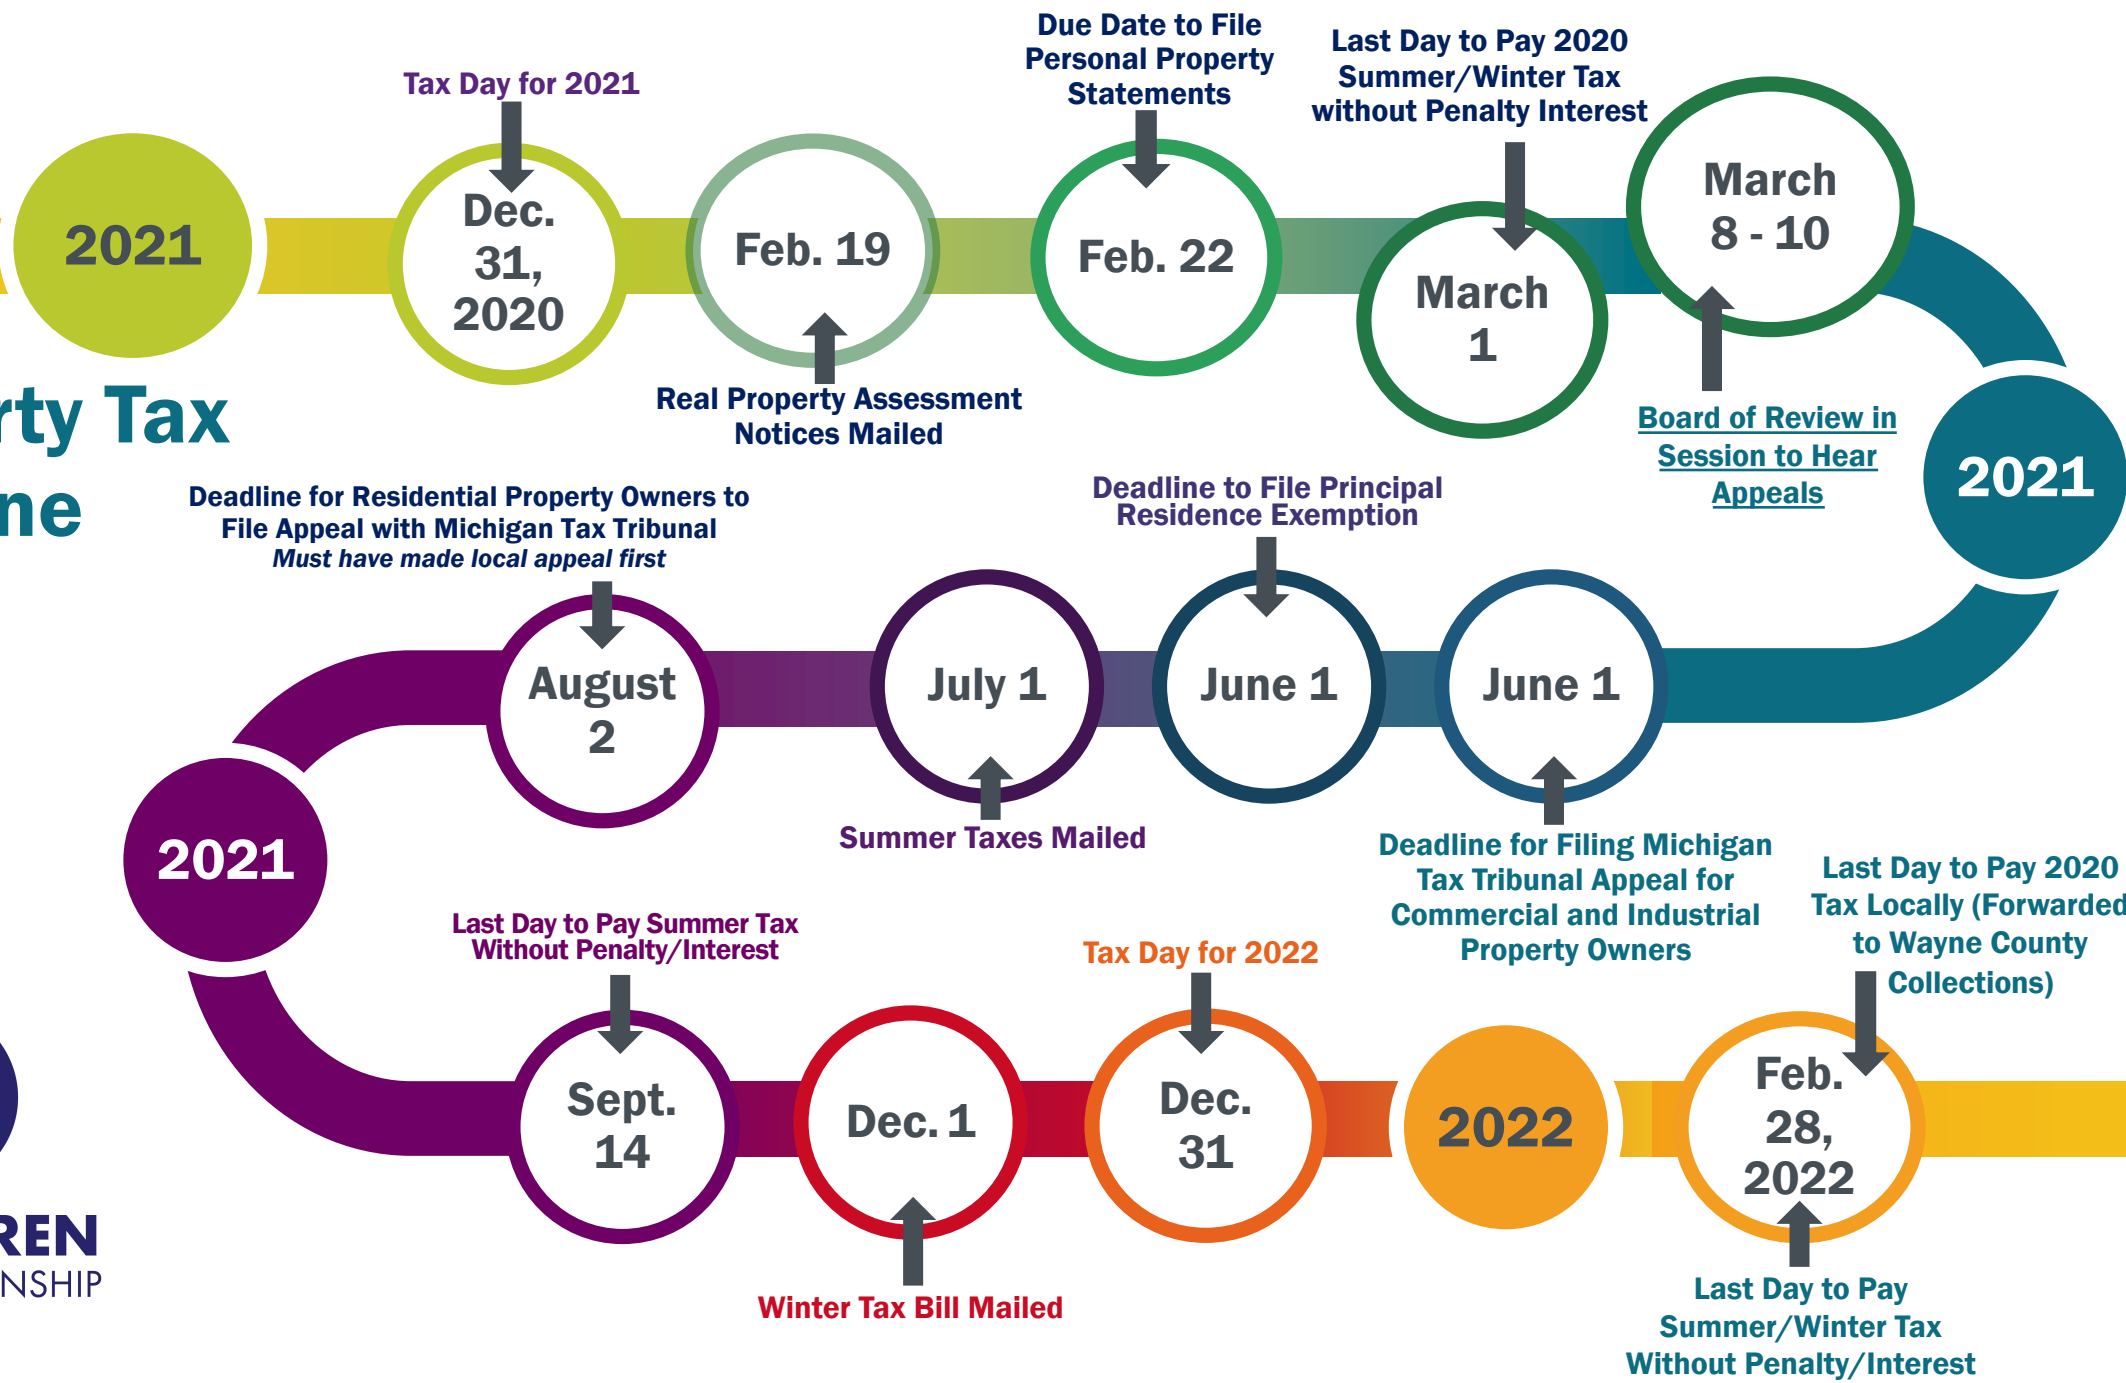

Property Tax Timeline

VAN BUREN
CHARTER TOWNSHIP