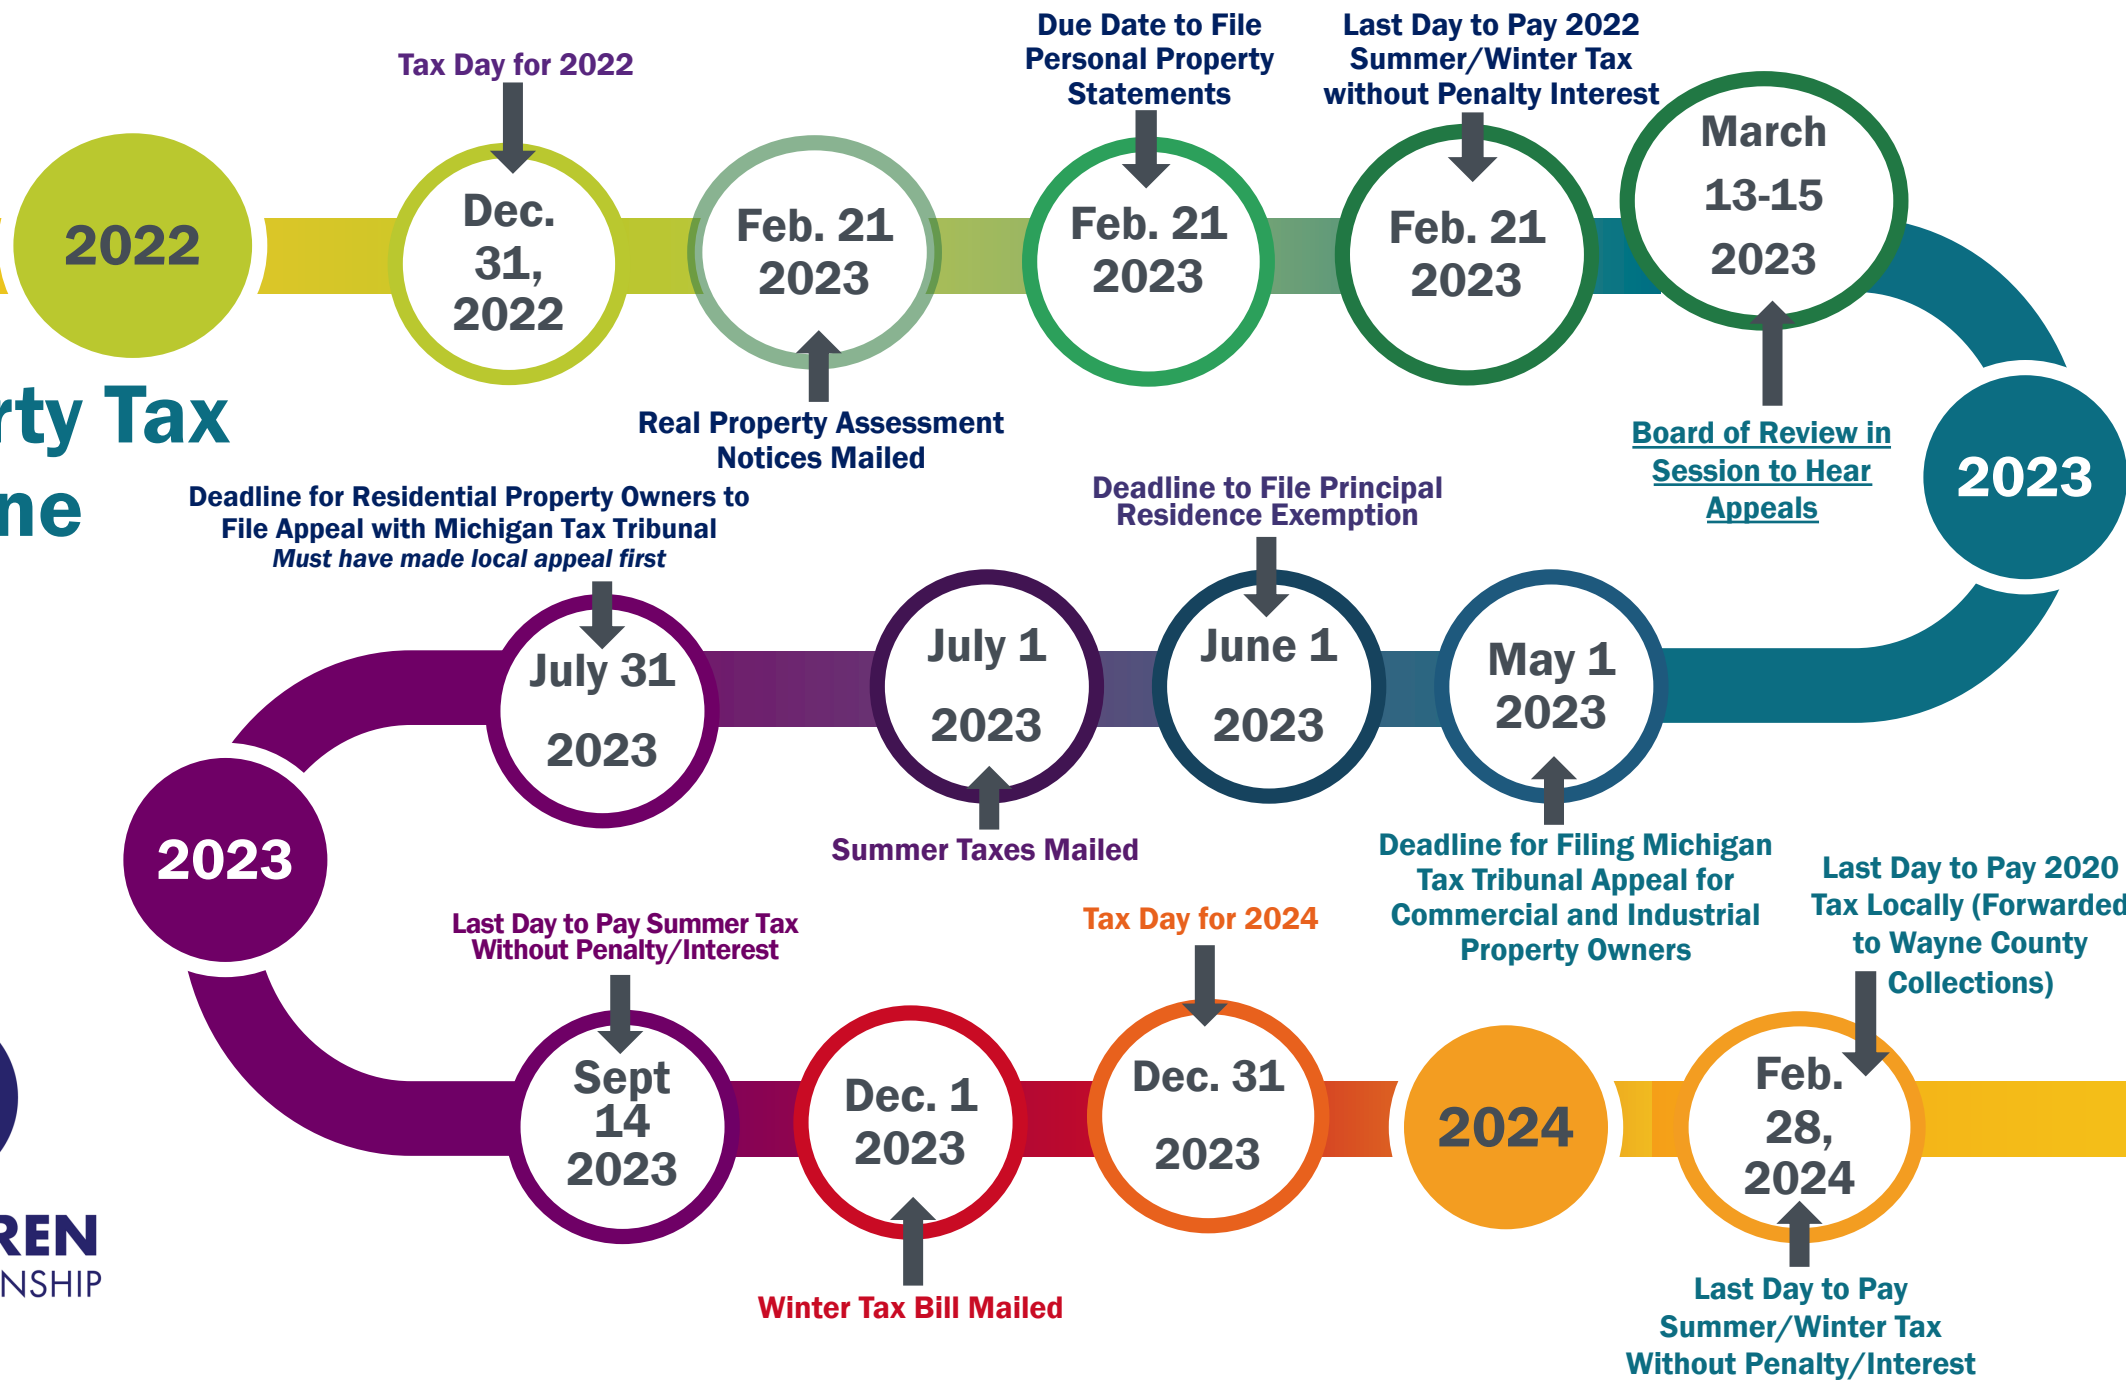

Property Tax Timeline

VAN BUREN
CHARTER TOWNSHIP