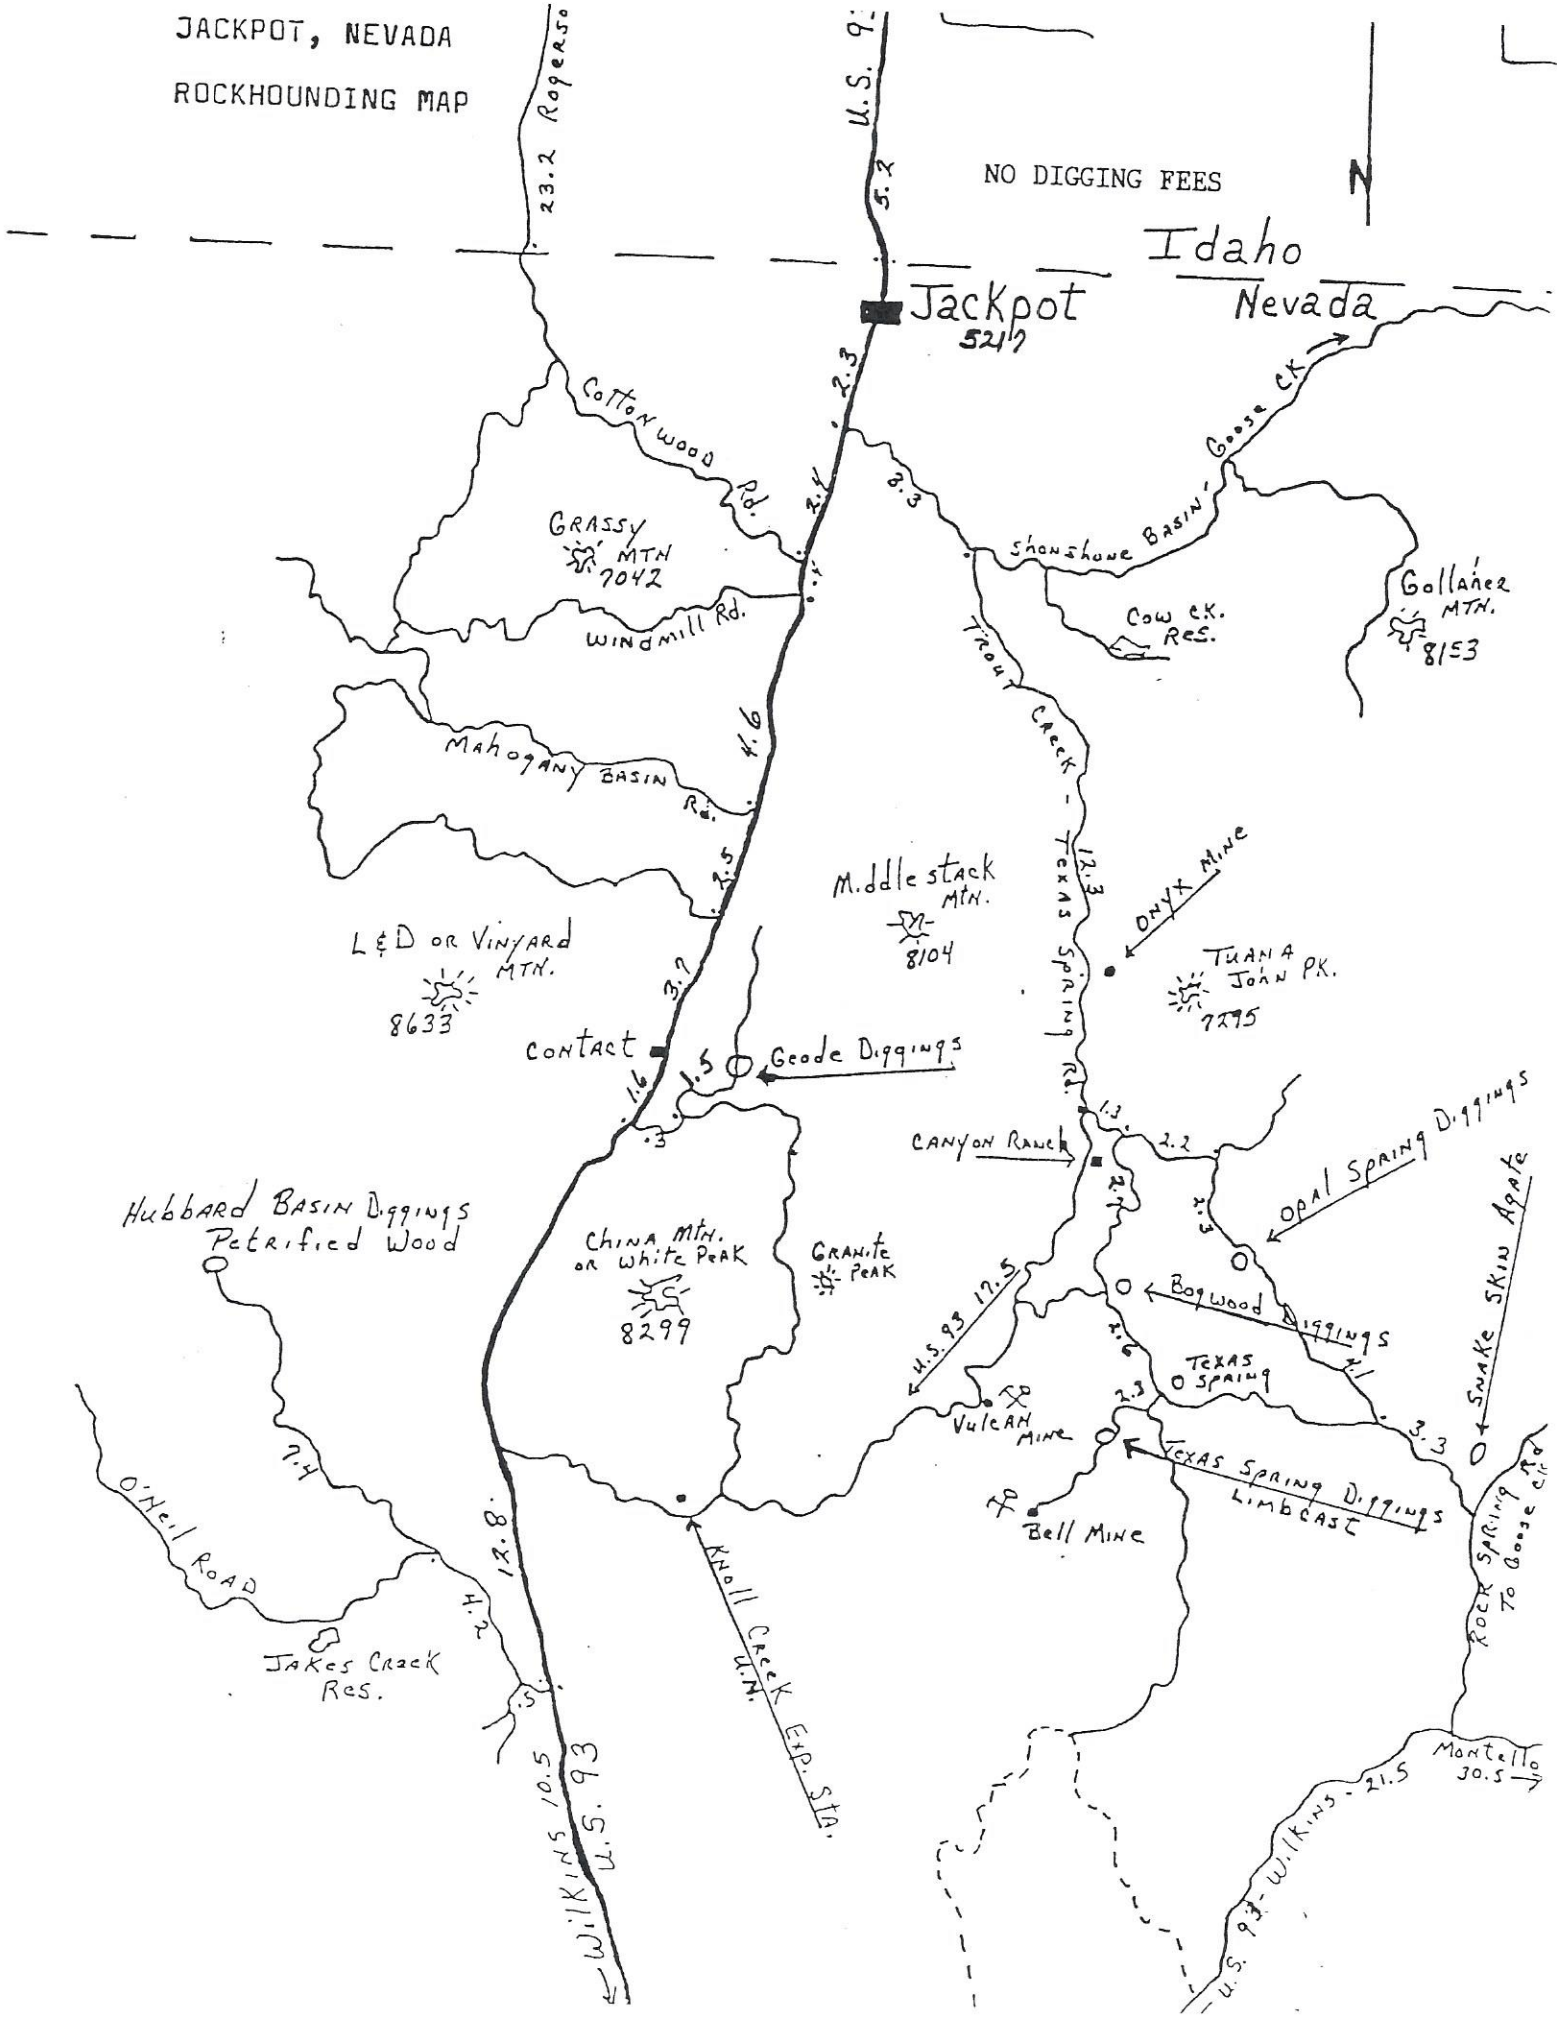

JACKPOT, NEVADA
ROCKHOONDING MAP

NO DIGGING FEES

Idaho
Nevada

Jackpot
5217

Grassy Mtn.
7042

Gollamer Mtn.
8153

L&D or Vinyard Mtn.
8633

Middle Stack Mtn.
8104

Tuana John Pk.
7275

China Mtn.
or White Peak
8299

Granite Peak

Hubbard Basin Diggings
Petrified Wood

Jakes Crack Res.

Bell Mine

Vulcan Mine

Texas Spring

Geode Diggings

Cottonwood Rd.

Windmill Rd.

Mahogany Basin Rd.

Trout Creek

Texas Spring Rd.

O'Neil Road

Knoll Creek Exp. Sta.