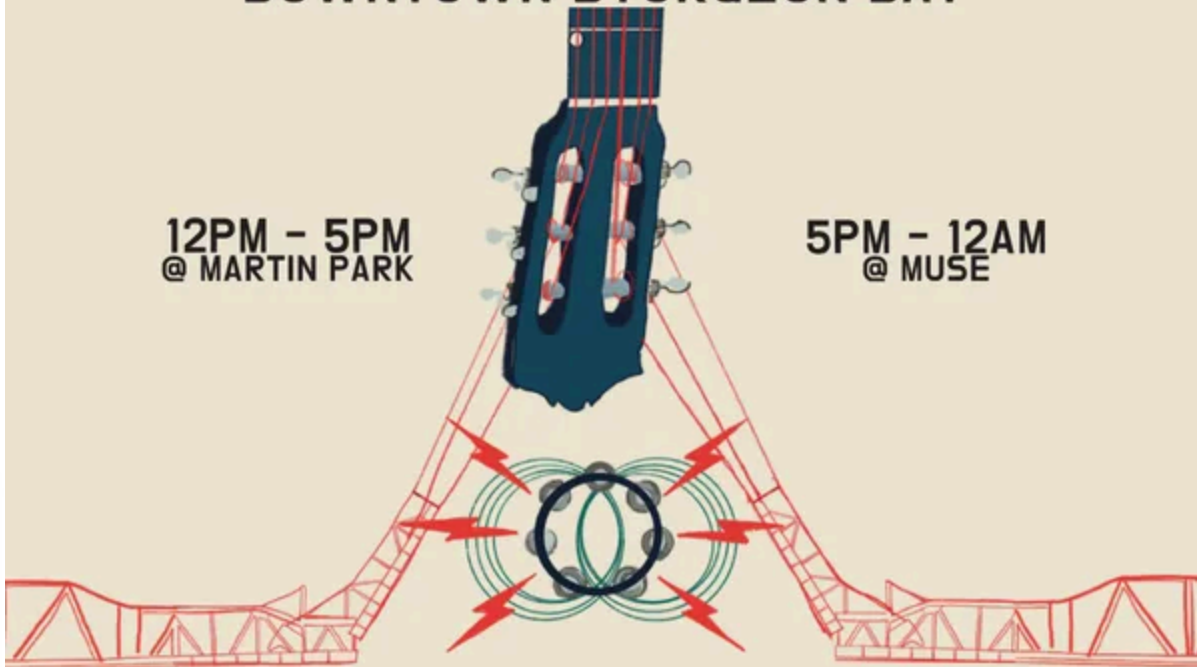

STEEL BRIDGE CREATIVE FOUNDATION & MUSE STURGEON BAY PRESENT THE INAUGURAL

STEEL BRIDGE DAY

CELEBRATING THE 20TH ANNIVERSARY OF STEEL BRIDGE SONGFEST

SATURDAY JUNE 14, 2025
DOWNTOWN STURGEON BAY

12PM - 5PM
@ MARTIN PARK

5PM - 12AM
@ MUSE

GERI X ⚡ ERIC MCFADDEN ⚡ KATE VARGAS
JAMES HALL ⚡ ANDREA WITTGENS ⚡ HOTT TTARGET
VICTORIA VOX ⚡ GENEVIEVE HEYWARD ⚡ RUBY JAMES
JOSH HARTY ⚡ BEN SPATOL ⚡ CATHY GRIER
DOROTHY SCOTT ⚡ ANNA SACKS ⚡ CARLEY BAER
VINCENT GATES ⚡ JIMM MCIVER ⚡ JENNY BIENEMANN
ROBIN BIENEMANN ⚡ CONNOR MACDONALD ⚡ WAGON ROOTS
MAXEL TOFT ⚡ BRIAN LOCKWOOD ⚡ SPOT ⚡ VCR
THREE SPRINGS ⚡ ERIC HAGEN & MORE!

STEELBRIDGESONGFEST.ORG

With help from the City of Sturgeon Bay and by proclamation of our Mayor, the second Saturday of every June will forever be celebrated as **STEEL BRIDGE DAY!** Proudly presented by [Steel Bridge Creative Foundation](#) and [MUSE Sturgeon Bay](#), the first ever **Steel Bridge Day celebration** will be held on **Saturday, June 14 2025** in downtown Sturgeon Bay!

Noon – 5pm @ Martin Park. Free to the public. Two outdoor stages.

Gain entry to the Steel Bridge 20th Anniversary Party at MUSE from 5PM – Midnight. Seating is very limited so reserve your pass soon!