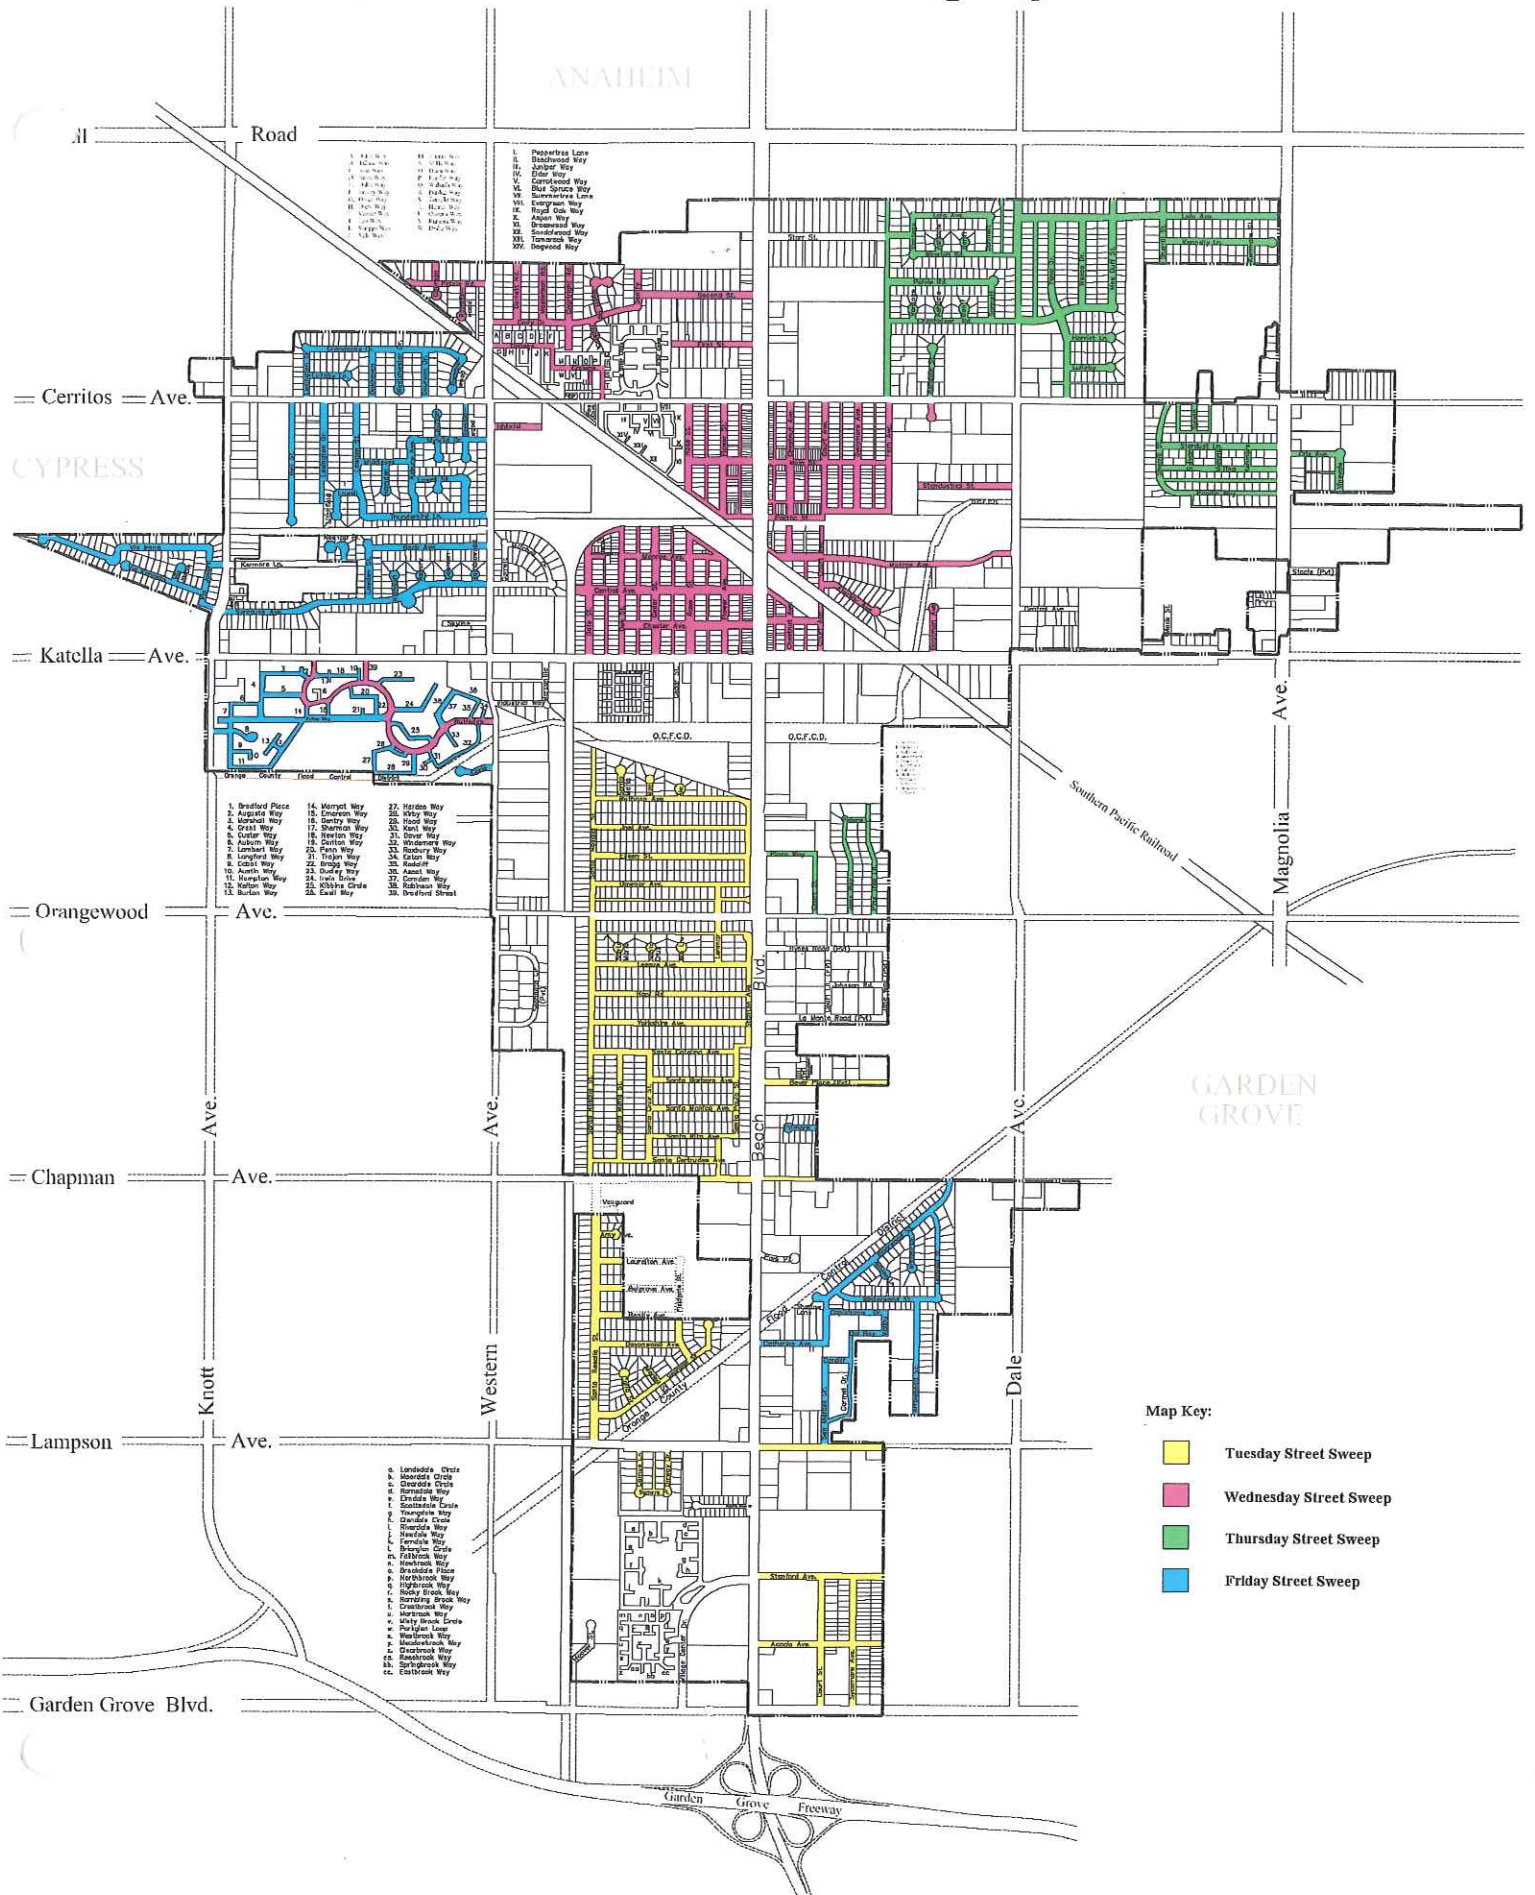

City of Stanton Street Sweeping Schedule

ANAHUIM

Map Key:

- Tuesday Street Sweep
- Wednesday Street Sweep
- Thursday Street Sweep
- Friday Street Sweep