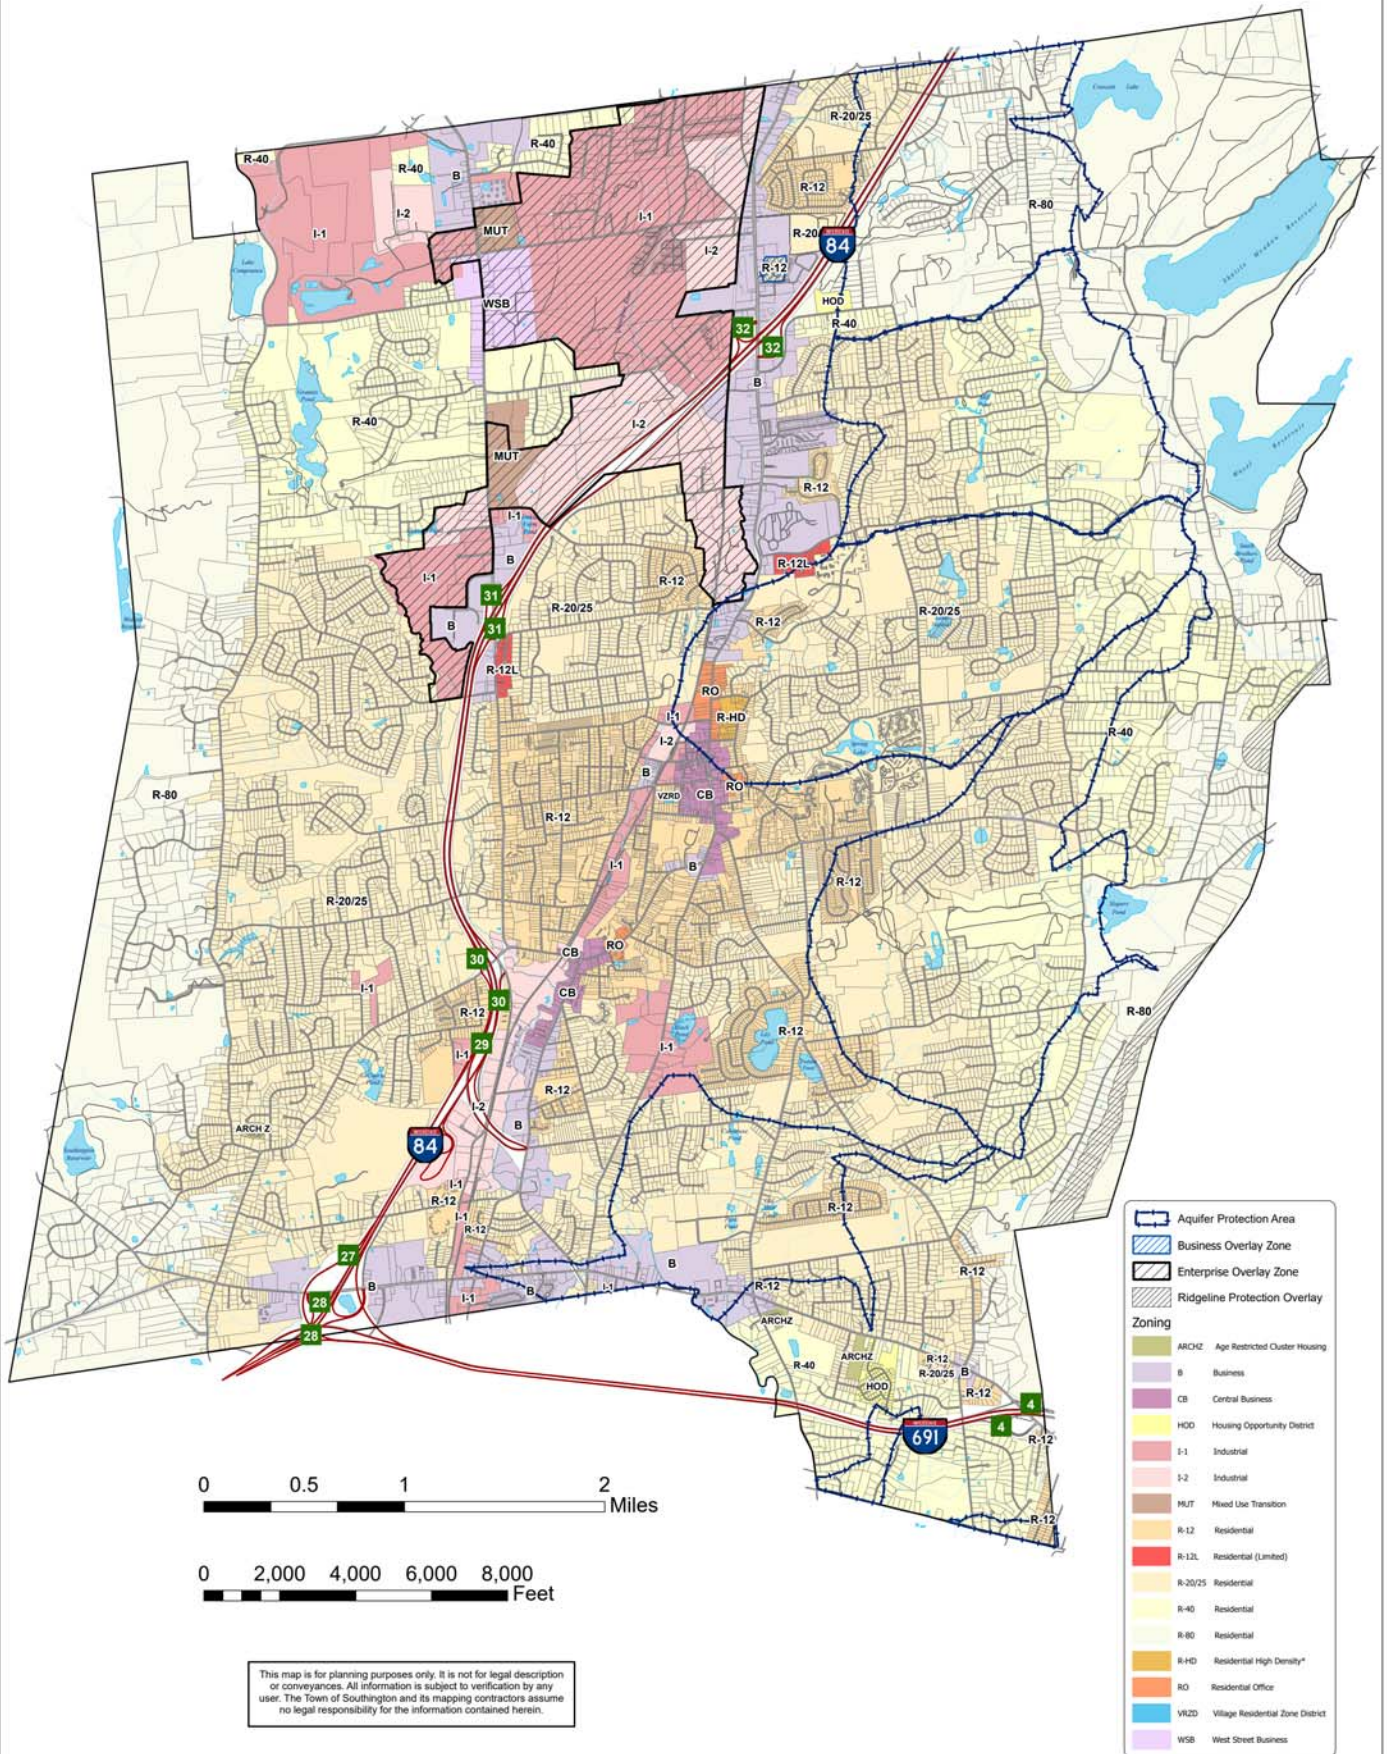

Southington, Connecticut

Official Zoning Map

0 0.5 1 2 Miles

0 2,000 4,000 6,000 8,000 Feet