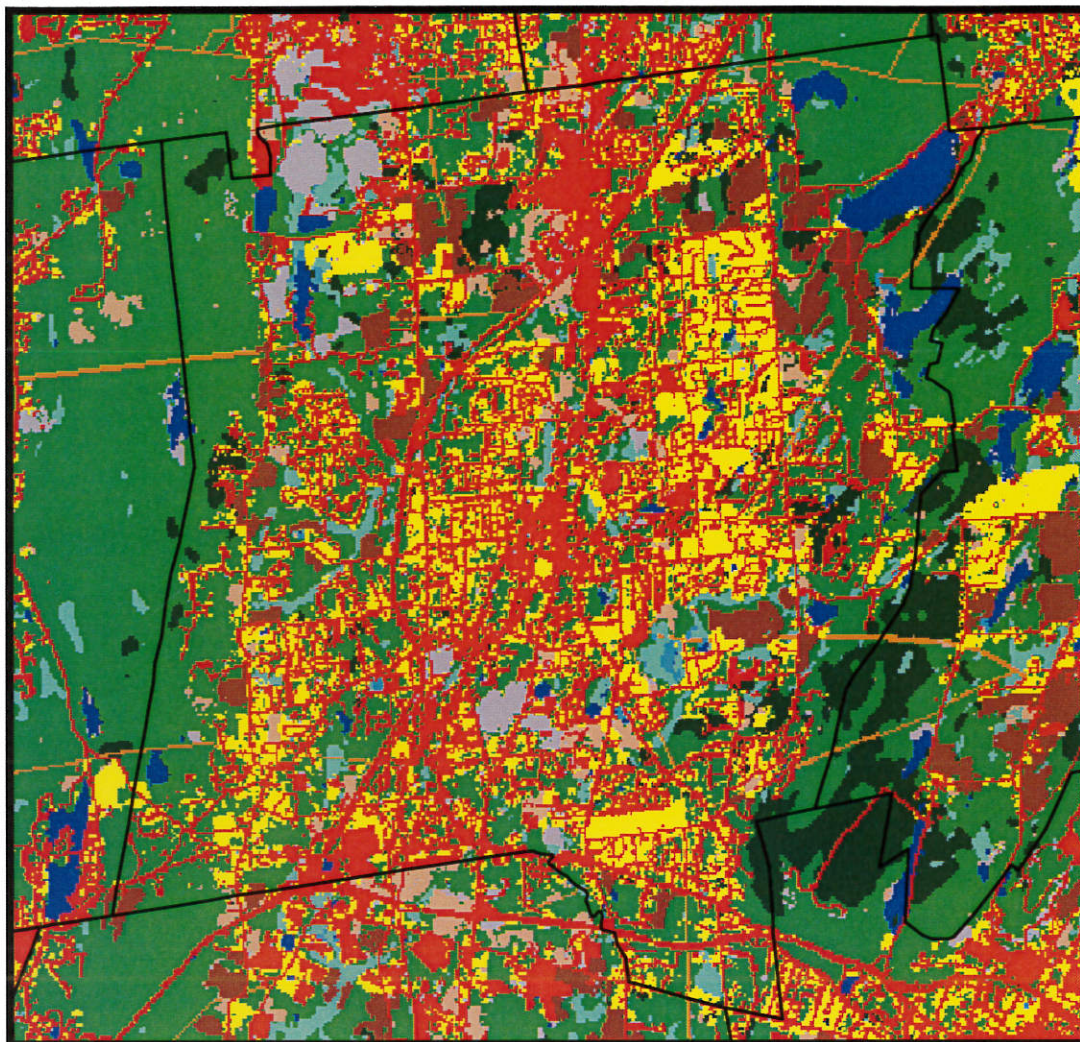

Southington, CT

Land Cover

Connecticut's Changing Landscape

2006

2006 Land Cover

This map is a product of the Center for Land use Education And Research (CLEAR) at the University of Connecticut. For more information on CLEAR or this map, visit <http://clear.uconn.edu>.

This map is intended for planning and educational purposes only. It is based on the interpretation and classification of remotely sensed satellite images, and the accuracy at any given location cannot be guaranteed. See CLEAR website for more information <http://clear.uconn.edu>.