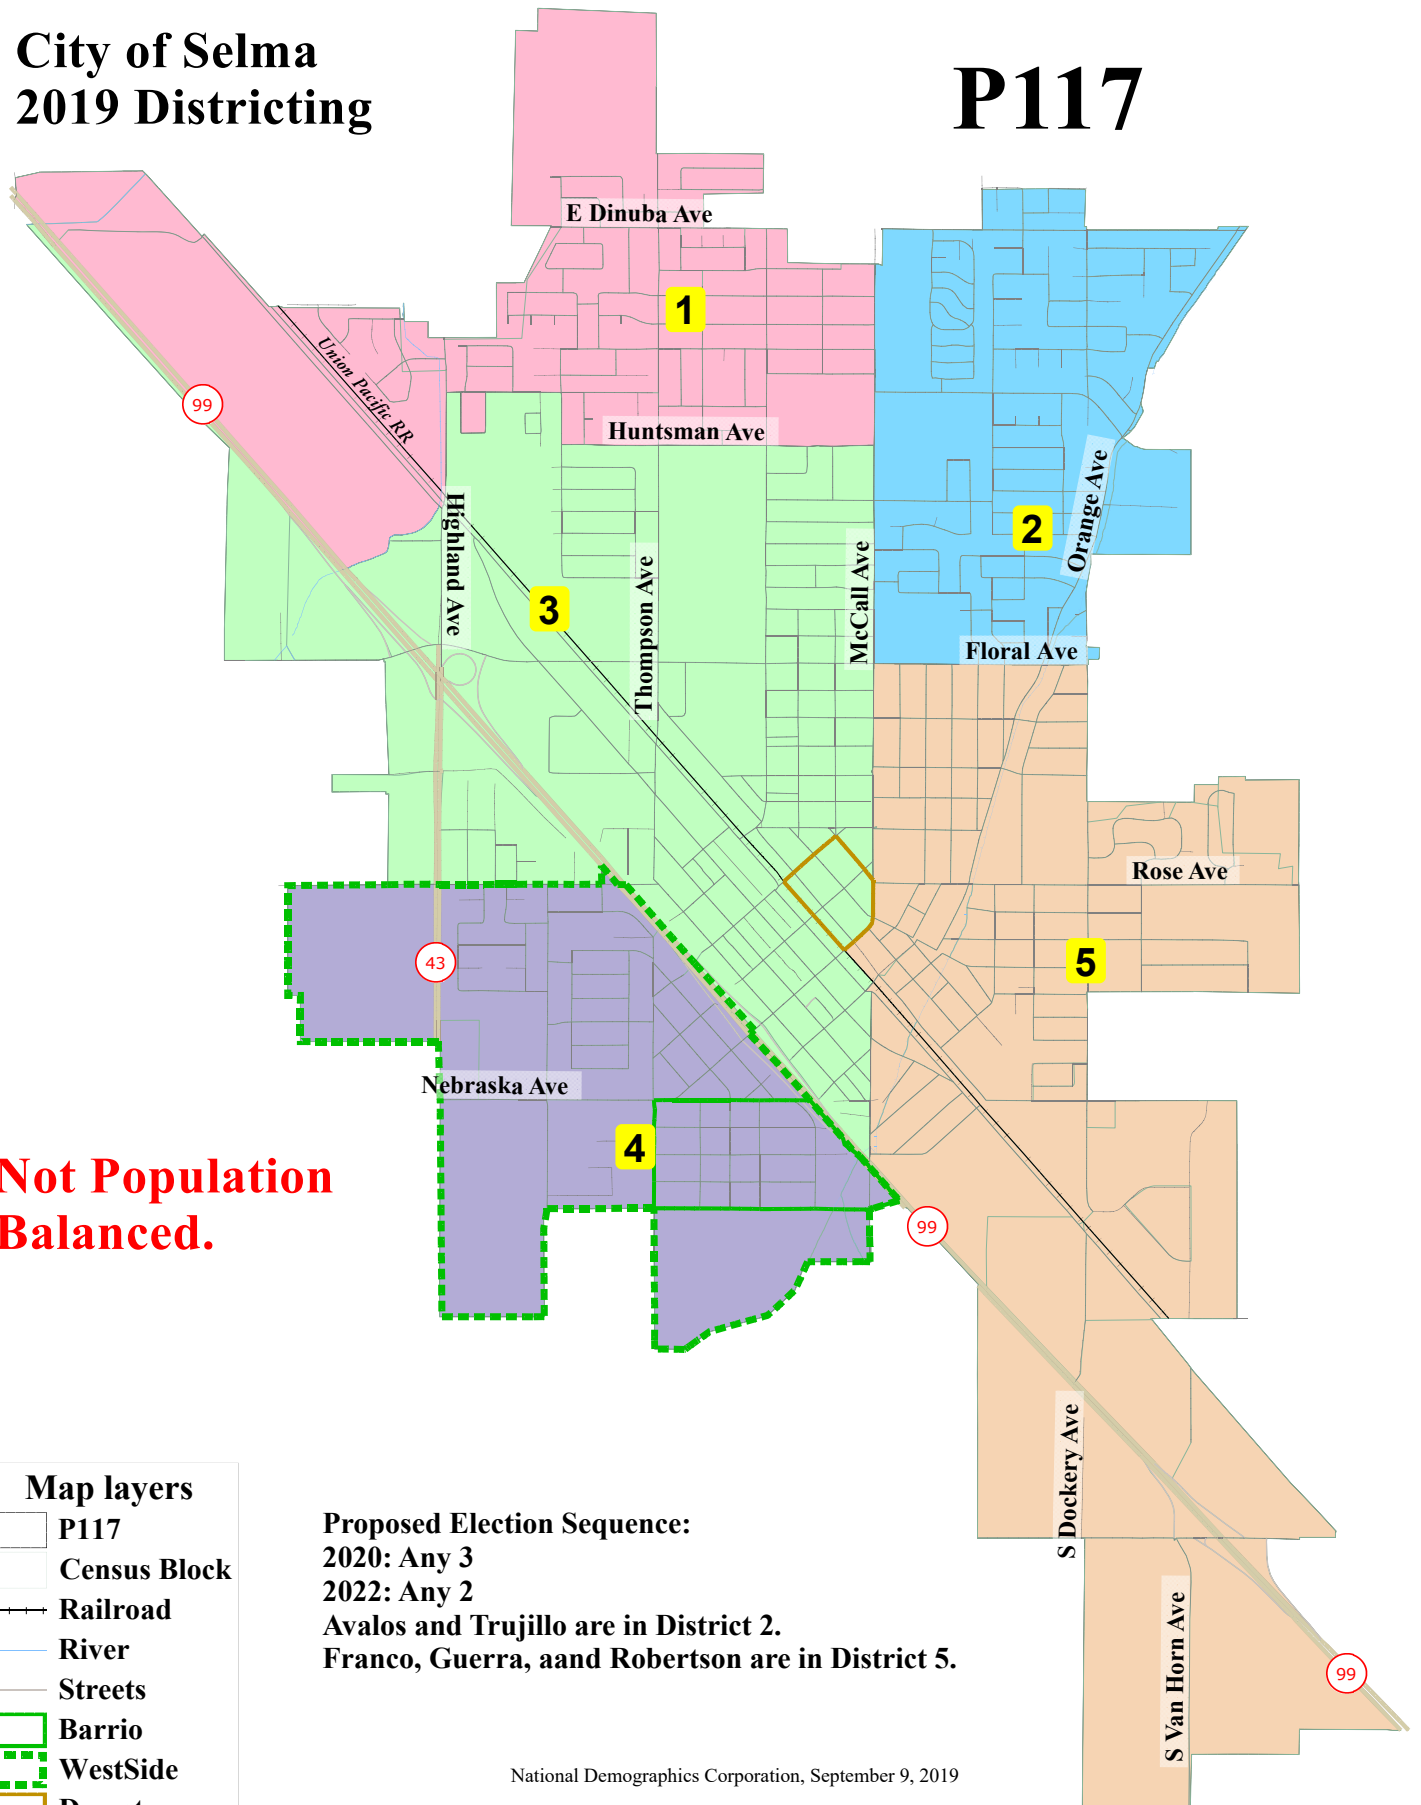

City of Selma 2019 Districting

P117

**Not Population
Balanced.**

Map layers

- P117
- Census Block
- Railroad
- River
- Streets
- Barrio
- WestSide
- Downtown

Proposed Election Sequence:
 2020: Any 3
 2022: Any 2
 Avalos and Trujillo are in District 2.
 Franco, Guerra, and Robertson are in District 5.

National Demographics Corporation, September 9, 2019