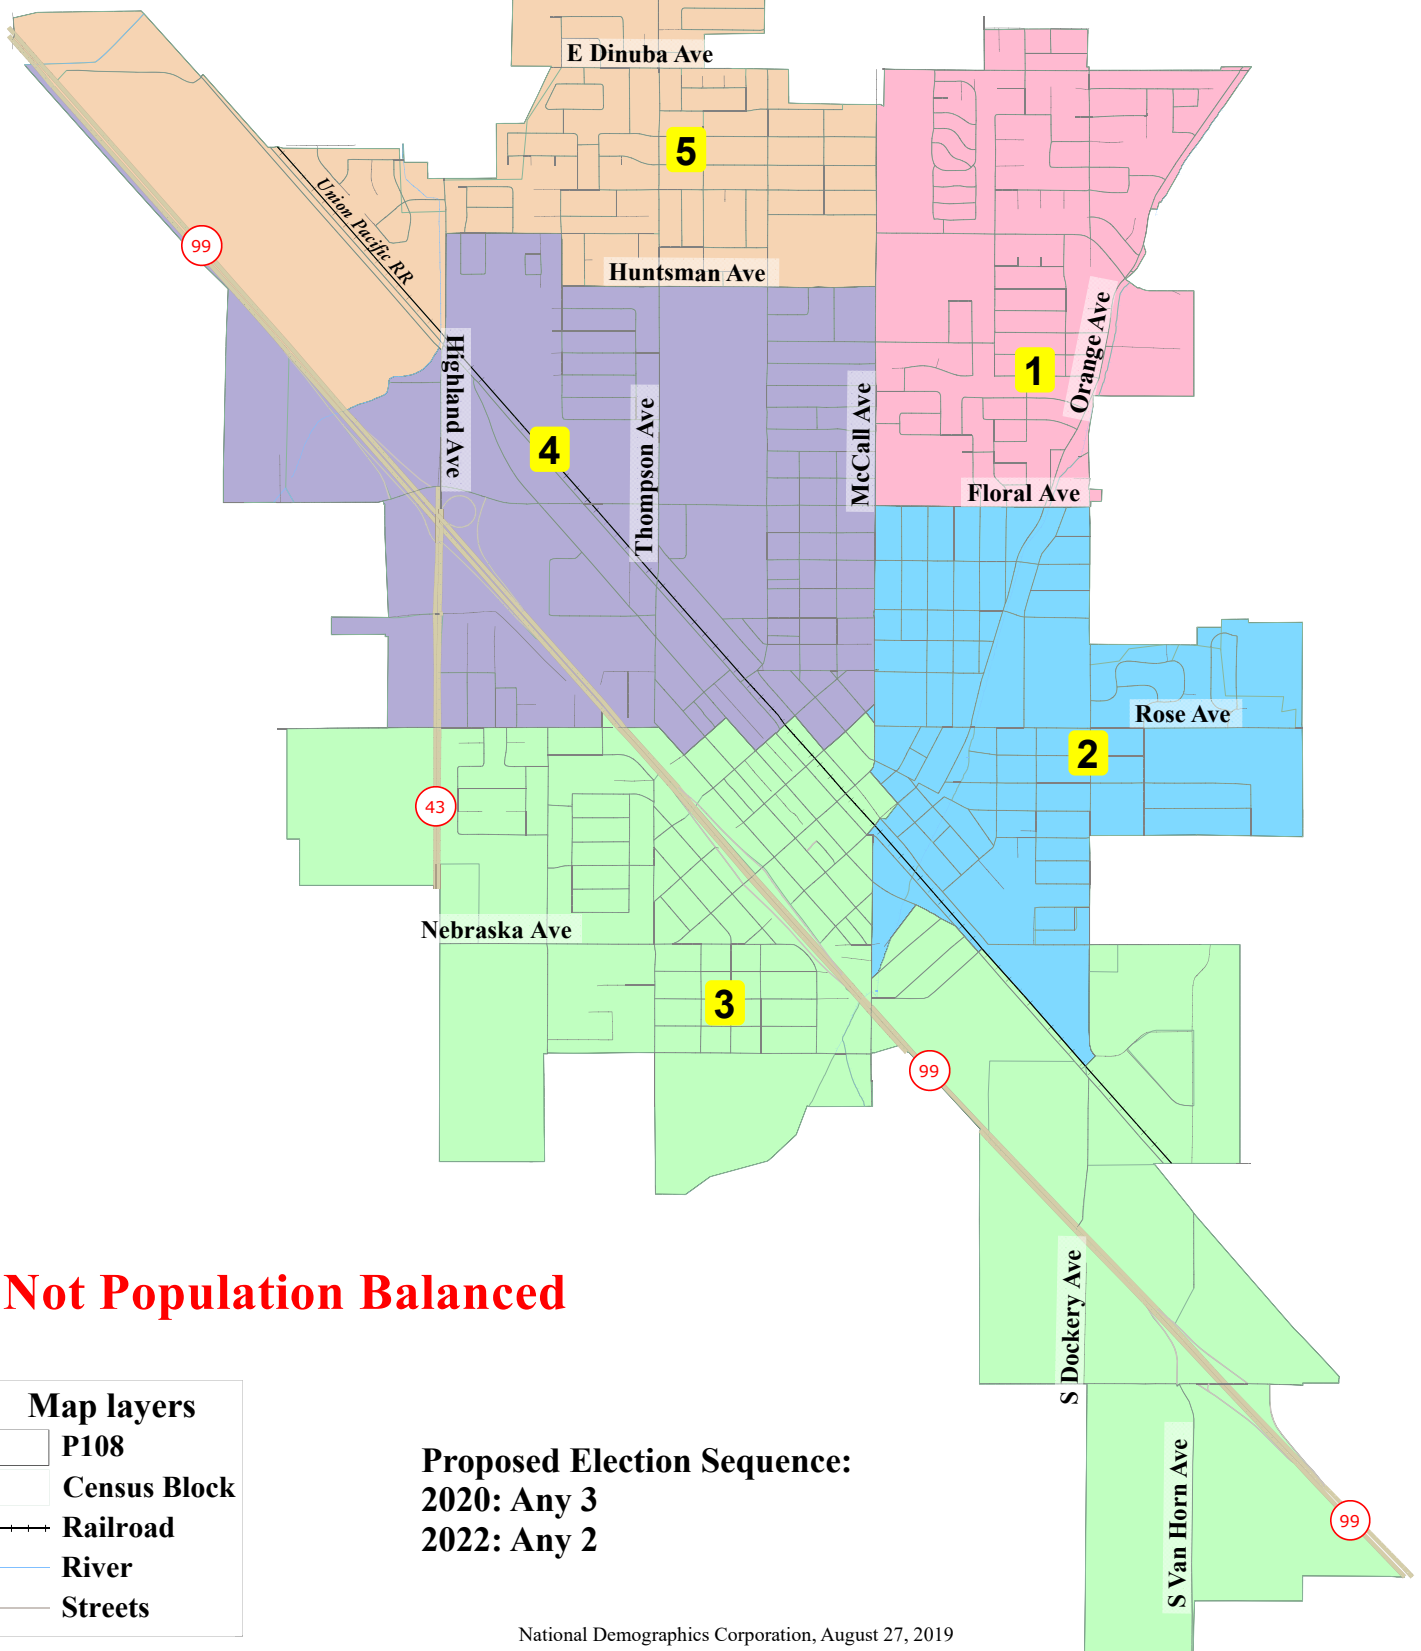

City of Selma 2019 Districting

P108

National Demographics Corporation, August 27, 2019