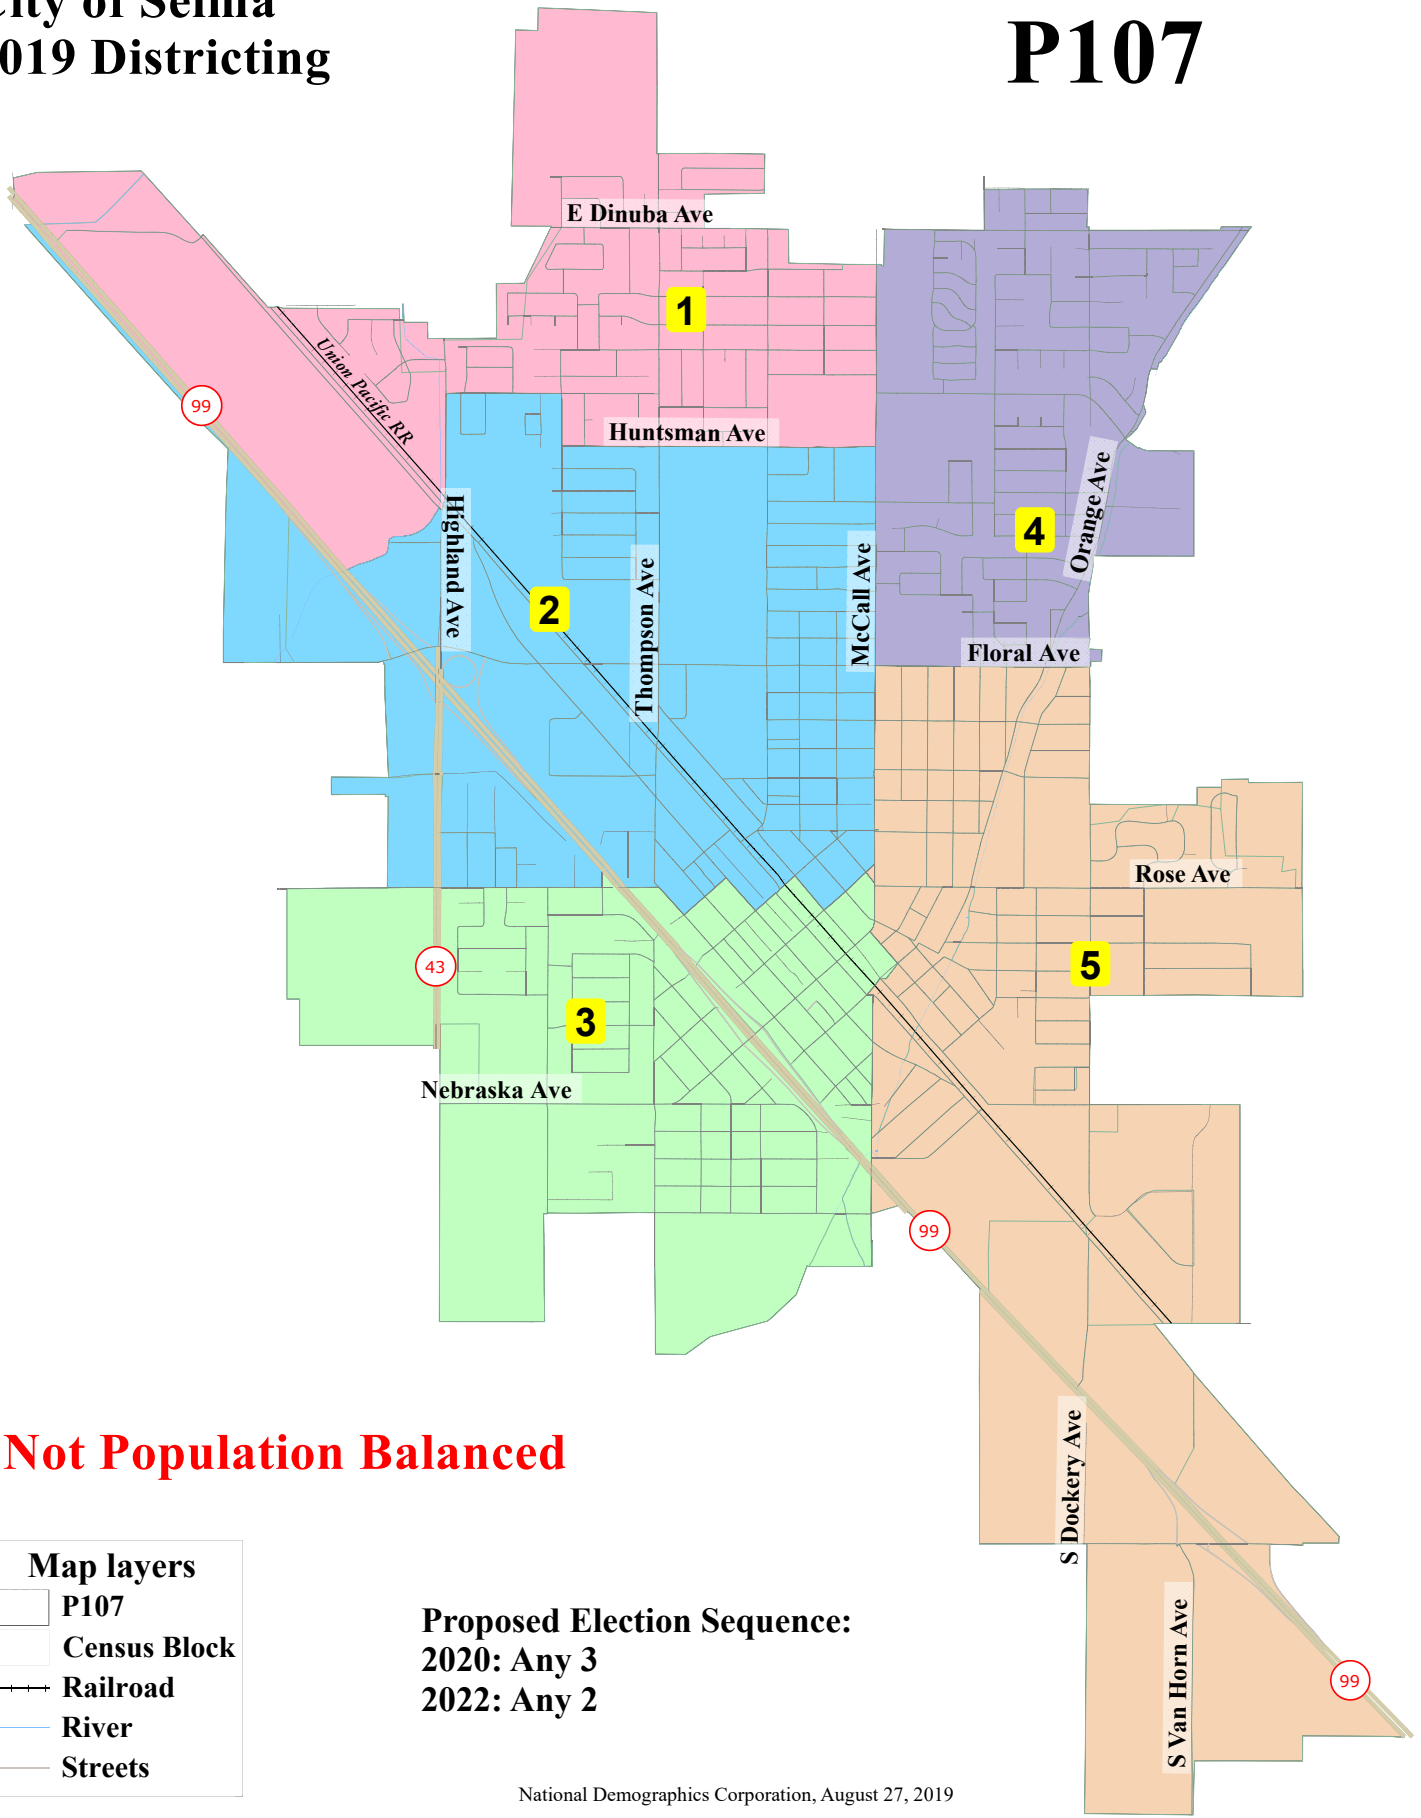

City of Selma 2019 Districting

P107

Not Population Balanced

Map layers

- P107
- Census Block
- Railroad
- River
- Streets

Proposed Election Sequence:
2020: Any 3
2022: Any 2

National Demographics Corporation, August 27, 2019