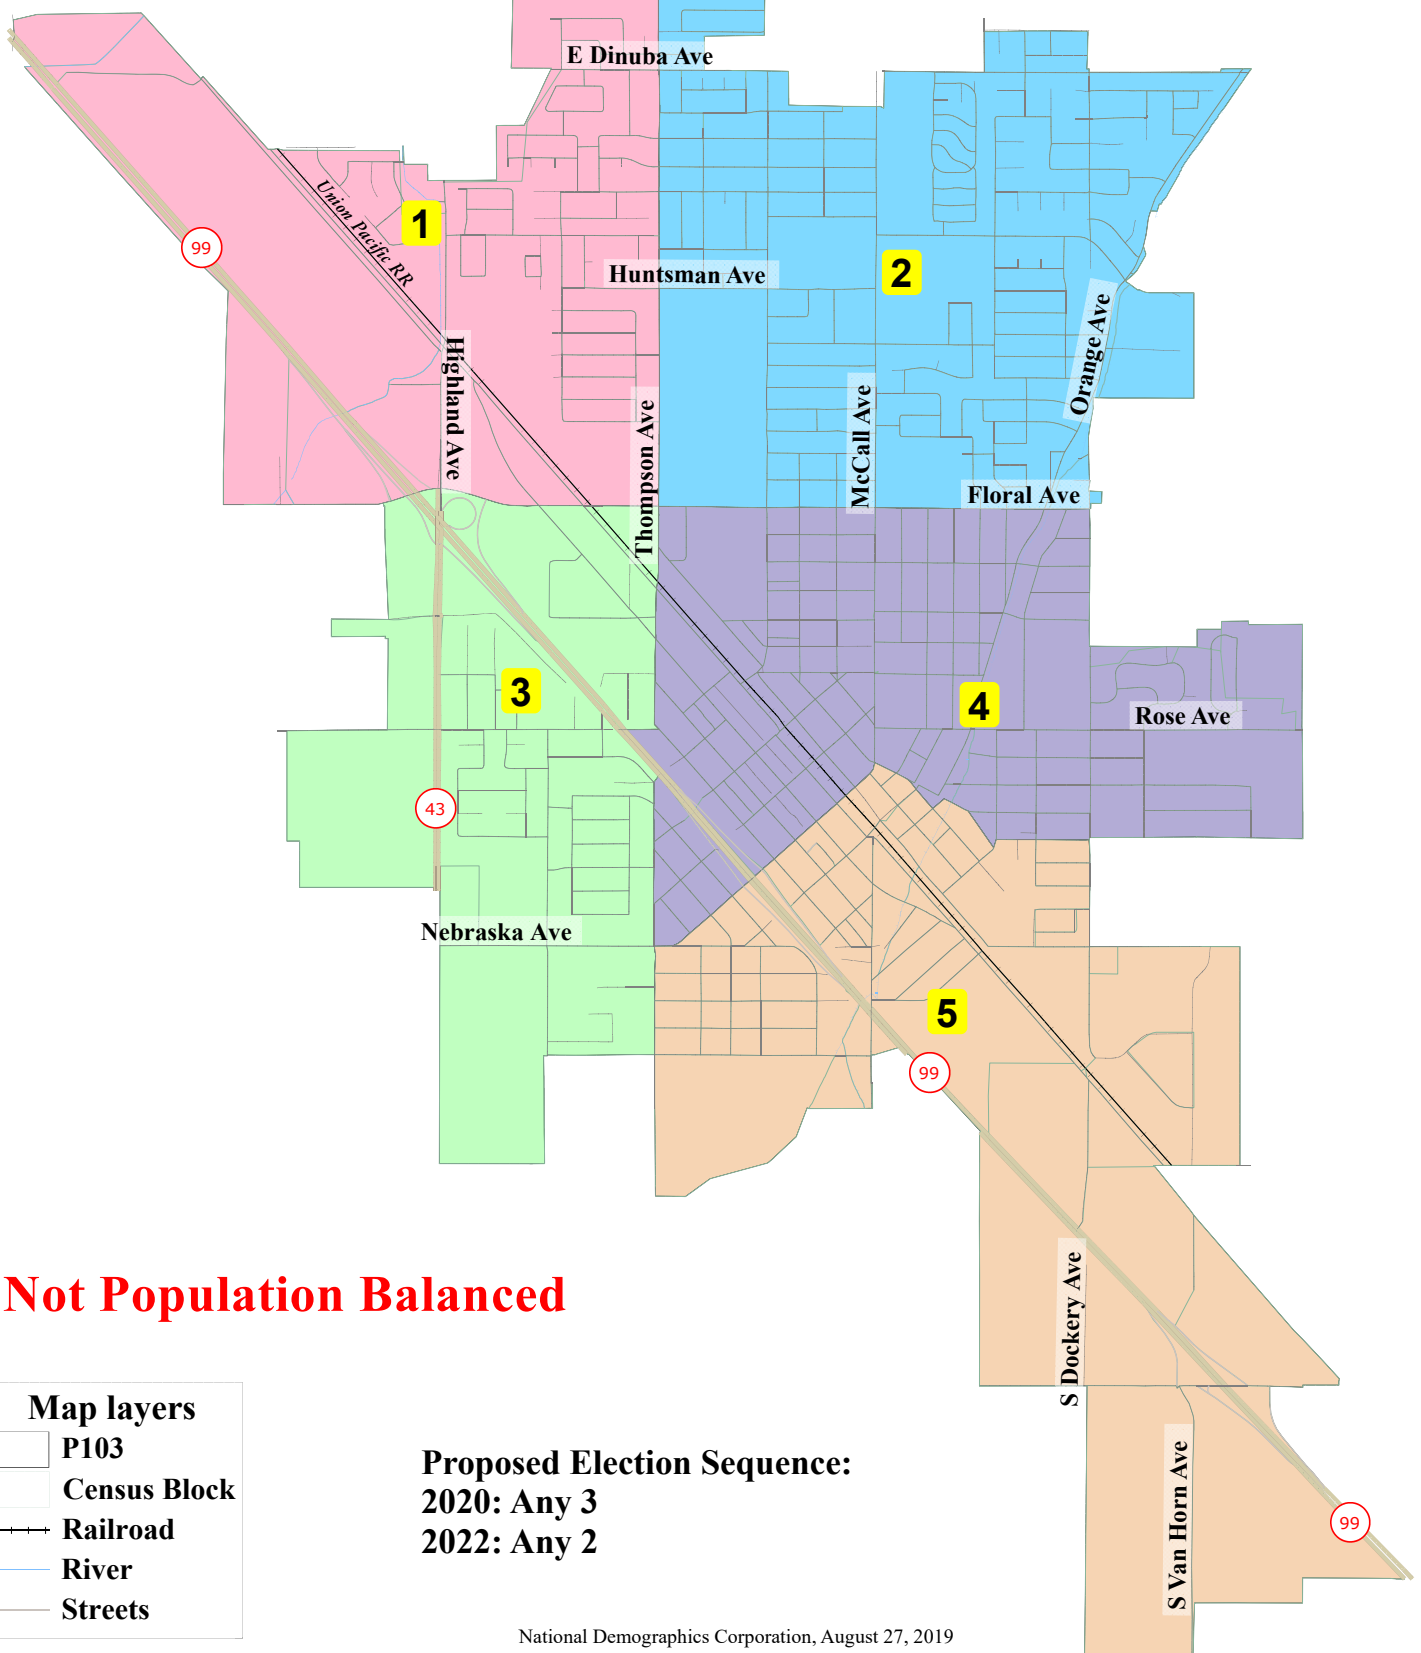

City of Selma 2019 Districting

P103

National Demographics Corporation, August 27, 2019