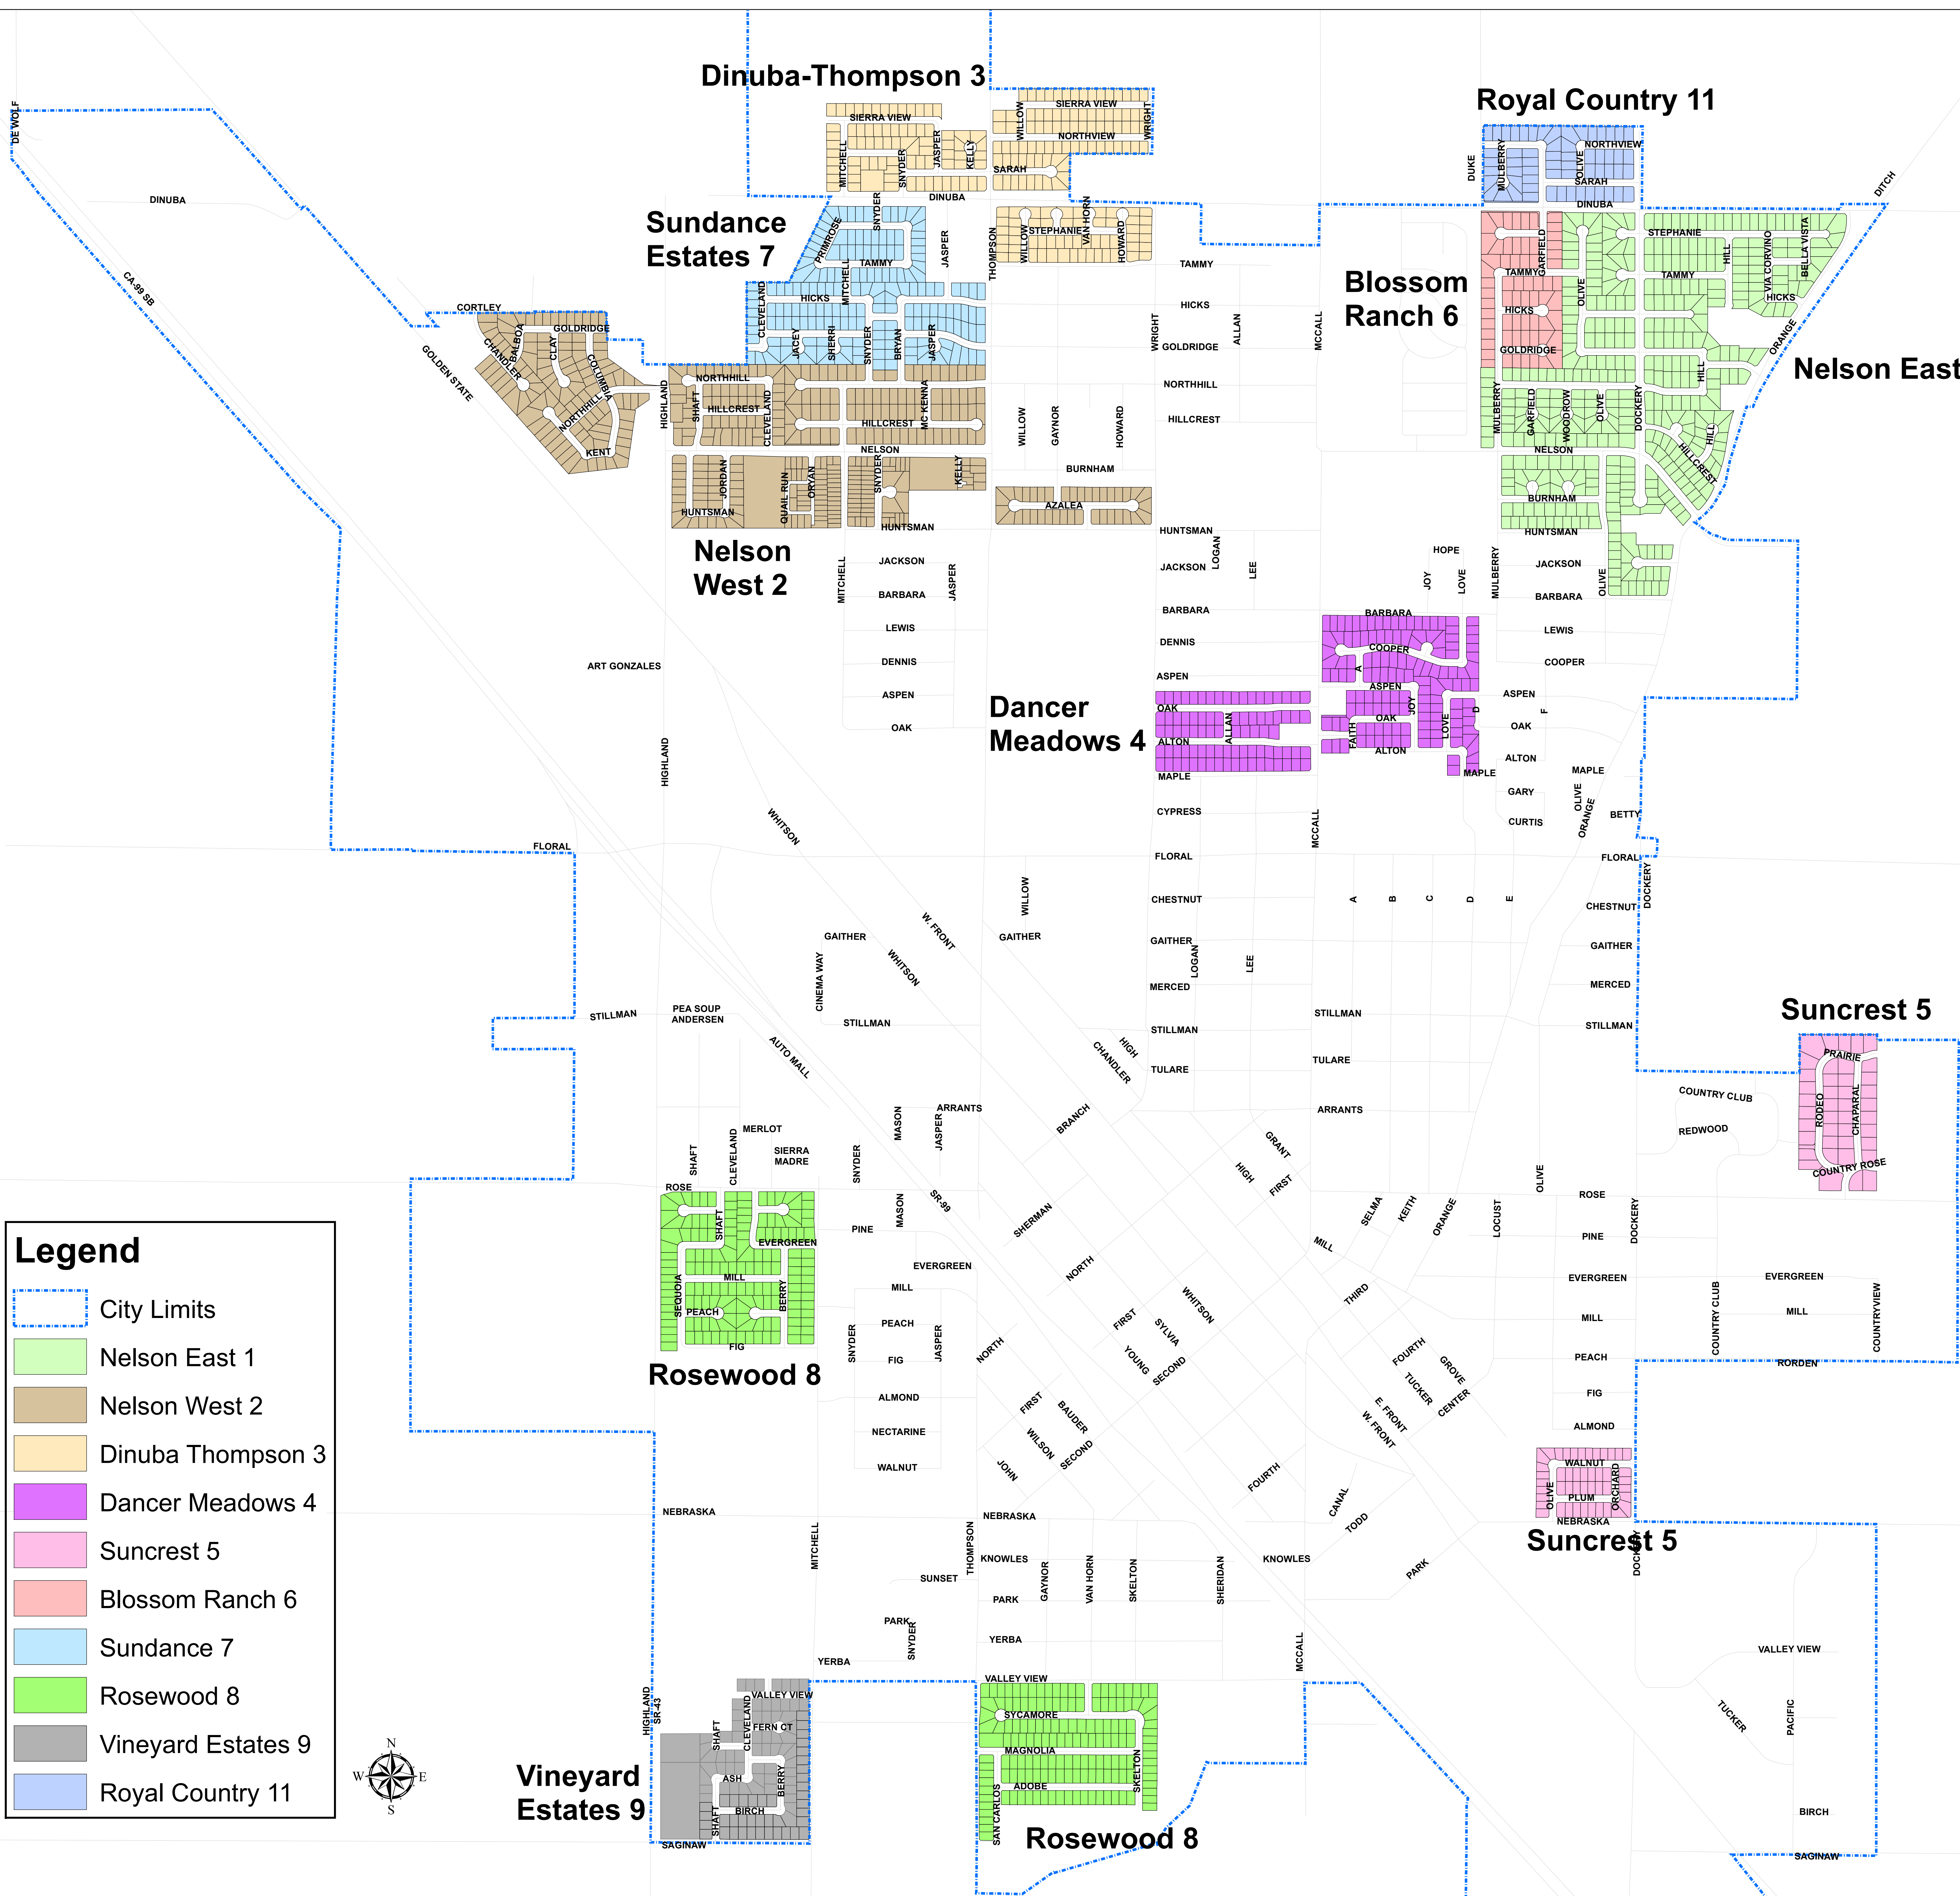

# City of Selma 2019-2020 LLMD's

**Legend**

- City Limits
- Nelson East 1
- Nelson West 2
- Dinuba Thompson 3
- Dancer Meadows 4
- Suncrest 5
- Blossom Ranch 6
- Sundance 7
- Rosewood 8
- Vineyard Estates 9
- Royal Country 11