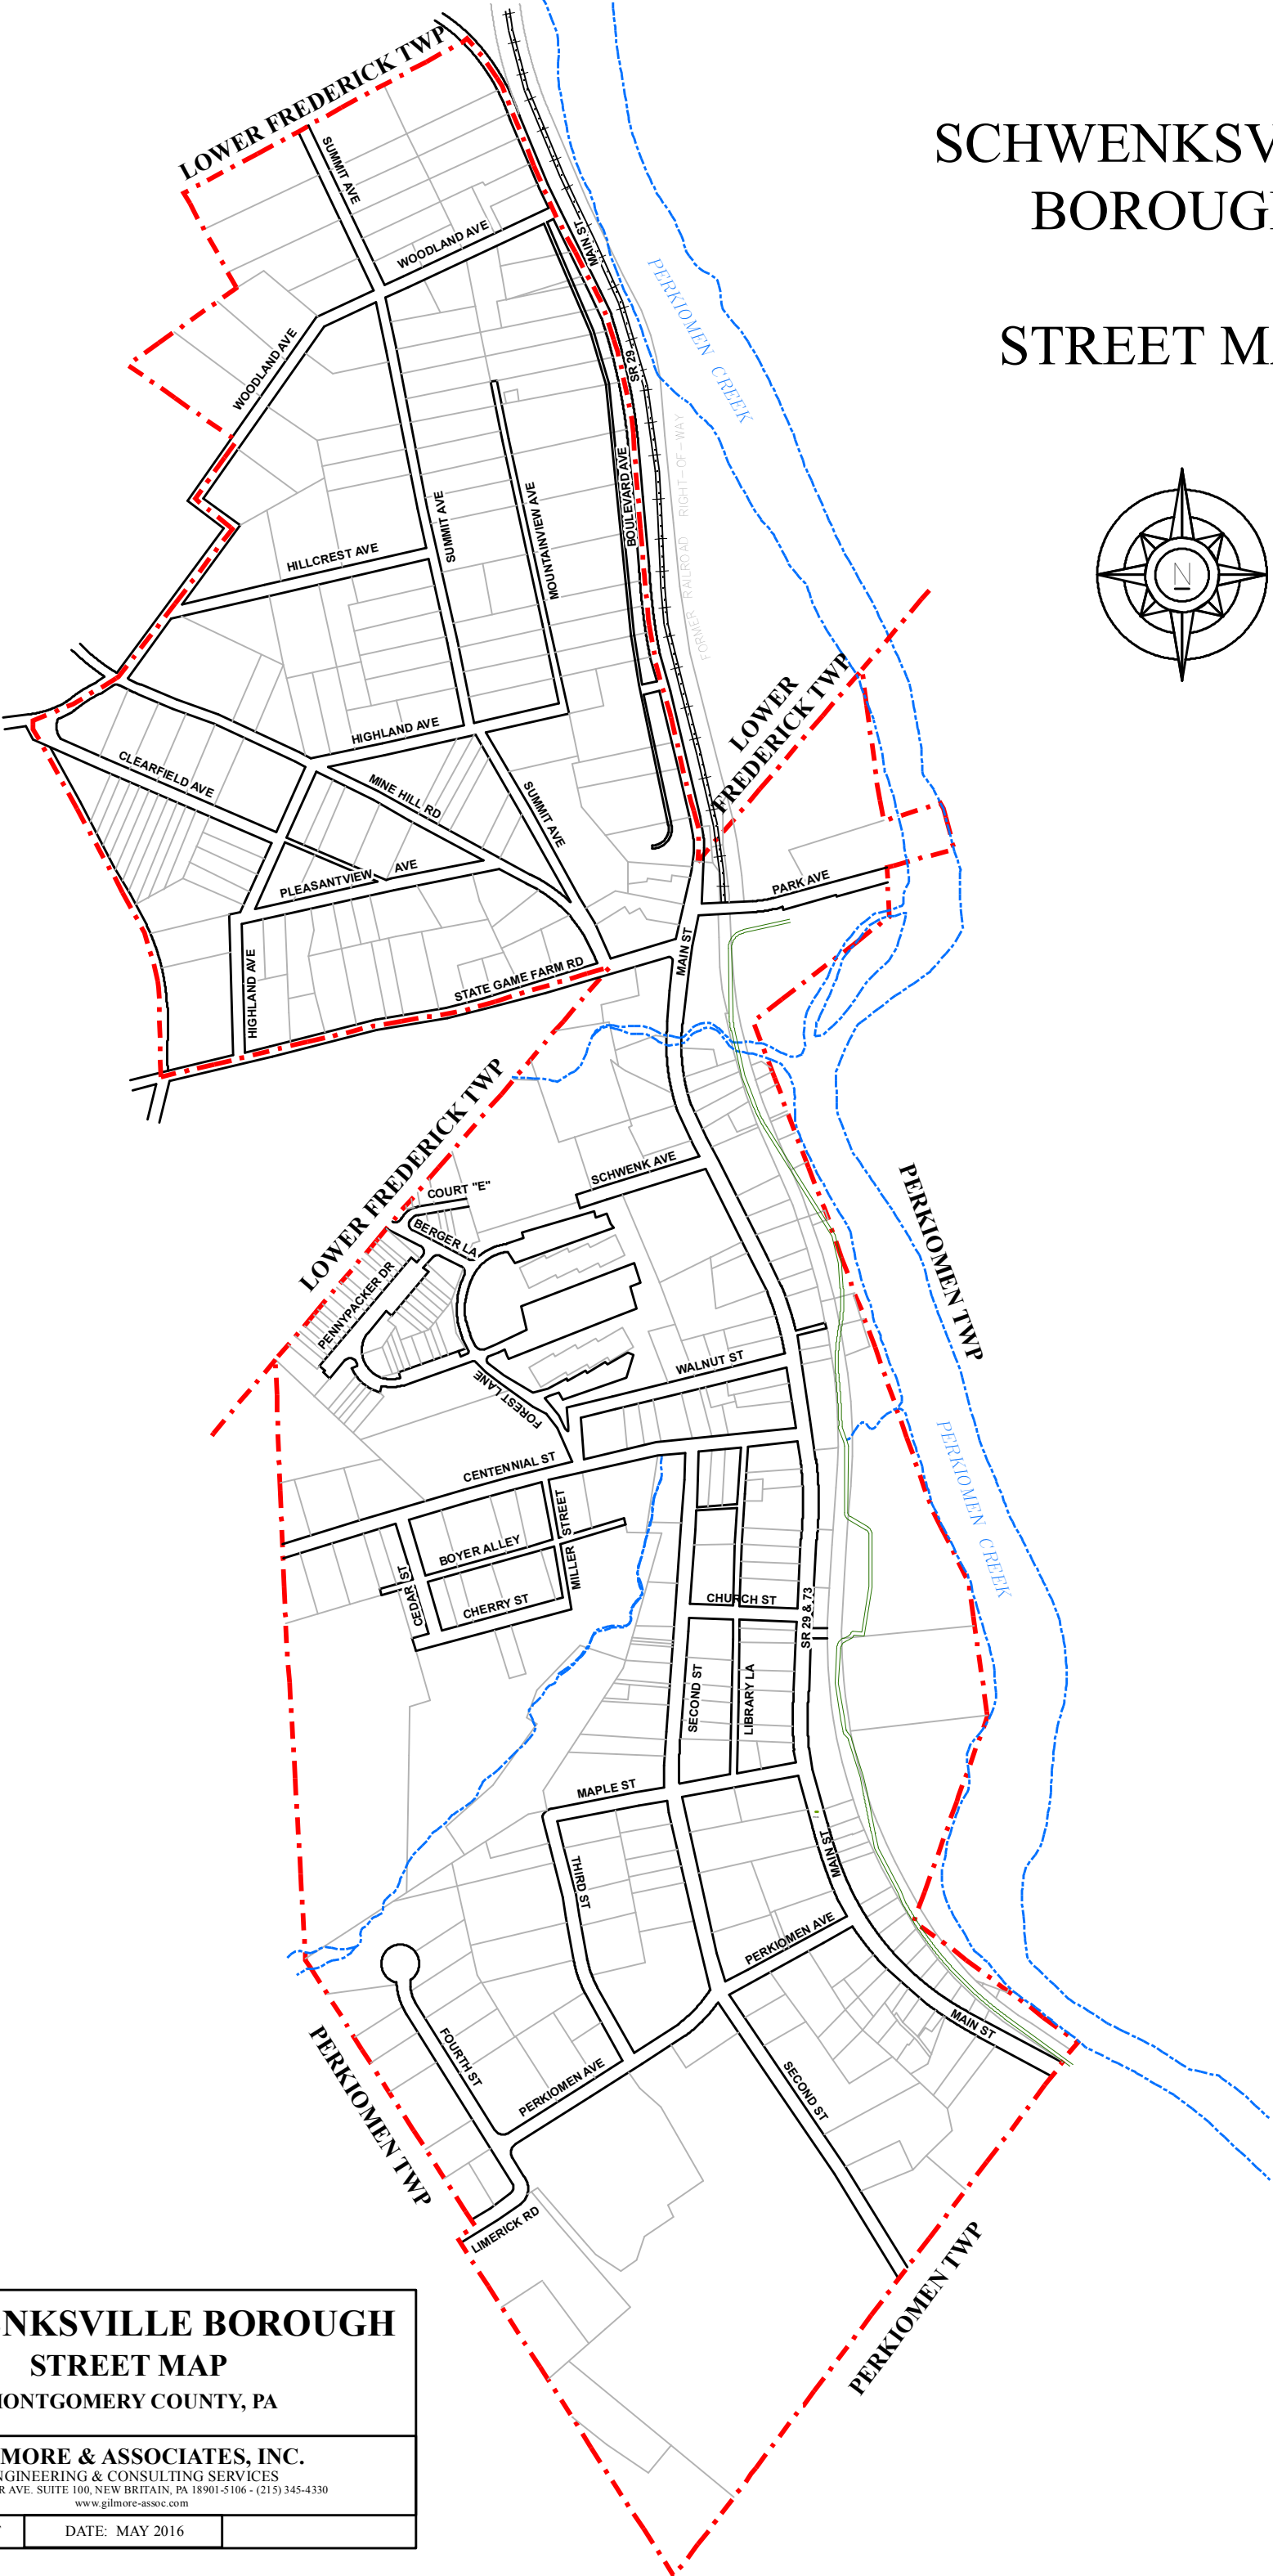

SCHWENKSVILLE BOROUGH STREET MAP

**SCHWENKSVILLE BOROUGH
STREET MAP**
MONTGOMERY COUNTY, PA

GILMORE & ASSOCIATES, INC.
ENGINEERING & CONSULTING SERVICES
65 E. BUTLER AVE. SUITE 100, NEW BRITAIN, PA 18901-5106 - (215) 345-4330
www.gilmore-assoc.com