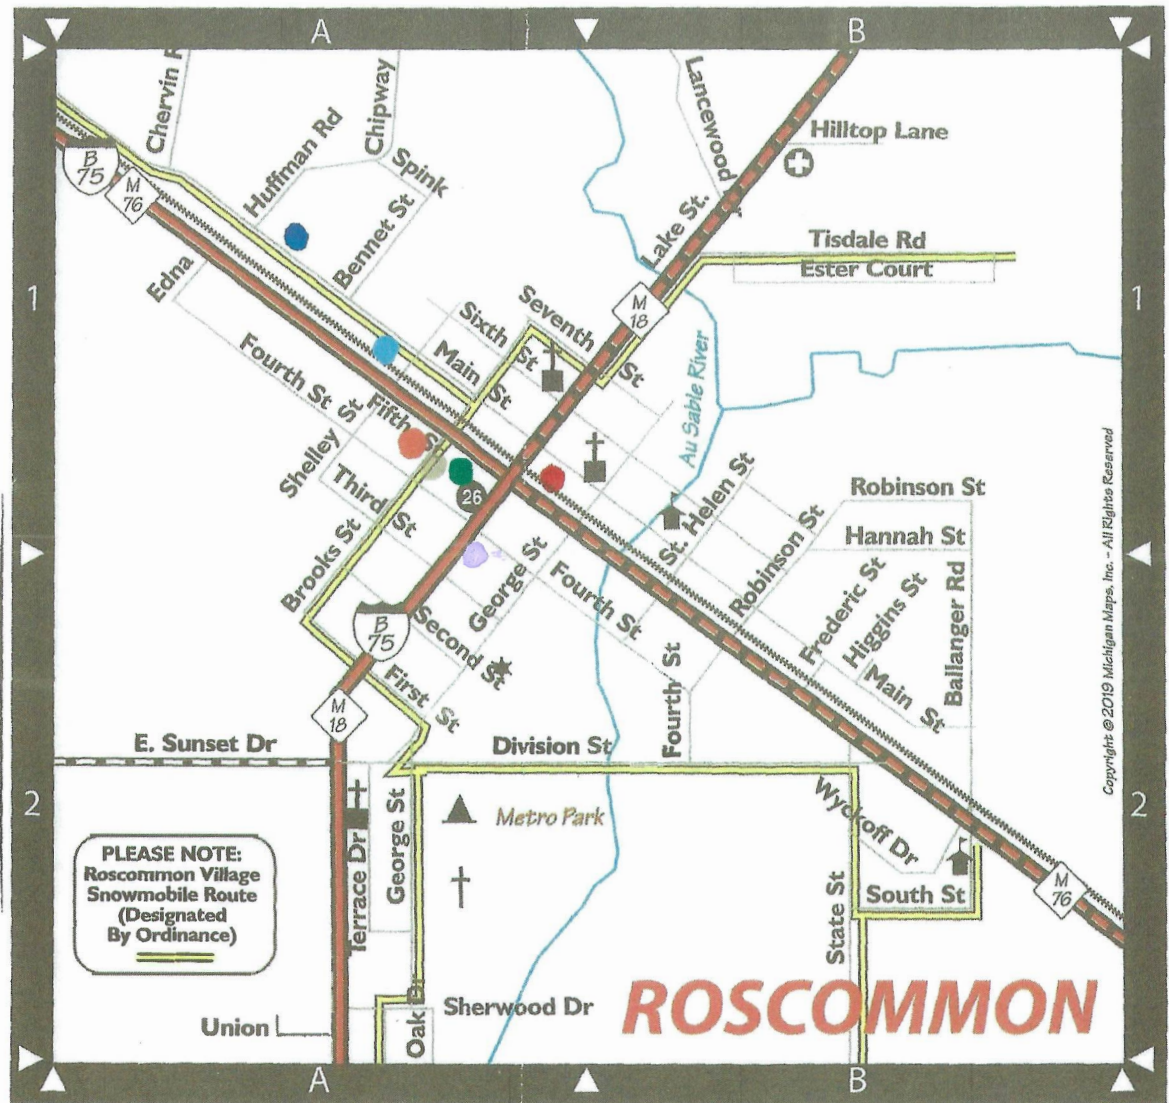

Roscommon Road Index

B-75.....	A1, A2	Huffman Rd.....	A1
Ballanger Rd.....	B2	Lake St.....	B1
Bennet St.....	A1	Lancewood Dr.....	B1
Brooks St.....	A2	M-18.....	A2, B1
Chervin Rd.....	A1	M-76.....	A1, B2
Chipway Dr.....	A1	Main St.....	A1, B2
Division St.....	A2	Oak Dr.....	A2
E. Sunset Dr.....	A2	Robinson St.....	B1
Edna.....	A1	Second St.....	A2
Ester Court.....	B1	Seventh St.....	A1
Fifth St.....	A1	Shelley St.....	A1
First St.....	A2	Sherwood Dr.....	A2
Fourth St.....	A1, A2, B2	Sixth St.....	A1
Frederic St.....	B2	South St.....	B2
George St.....	A2	Spink.....	A1
Hannah St.....	B1	St. Helen St.....	B1
Higgins St.....	B2	State St.....	B2
Hilltop Lane.....	B1	Terrace Dr.....	A2
		Third St.....	A1
		Tisdale Rd.....	B1
		Union.....	A2
		Wyckoff Dr.....	B2

Fred's of Roscommon

422 North 5th Street [A-1]

Beechwood Cafe

406 North 5th Street [A-1]

McDonald's

405 North 5th Street [A-1]

B.C. Pizza

800 Lake Street [B-1]

Made Up North

704 Lake Street [B-1]

Green's Tavern

107 North 5th Street [A-1]

AuSable Bakery

205 North 5th Street [A-1]

Matt's Lake Street Grill

312 Lake Street [A-2]