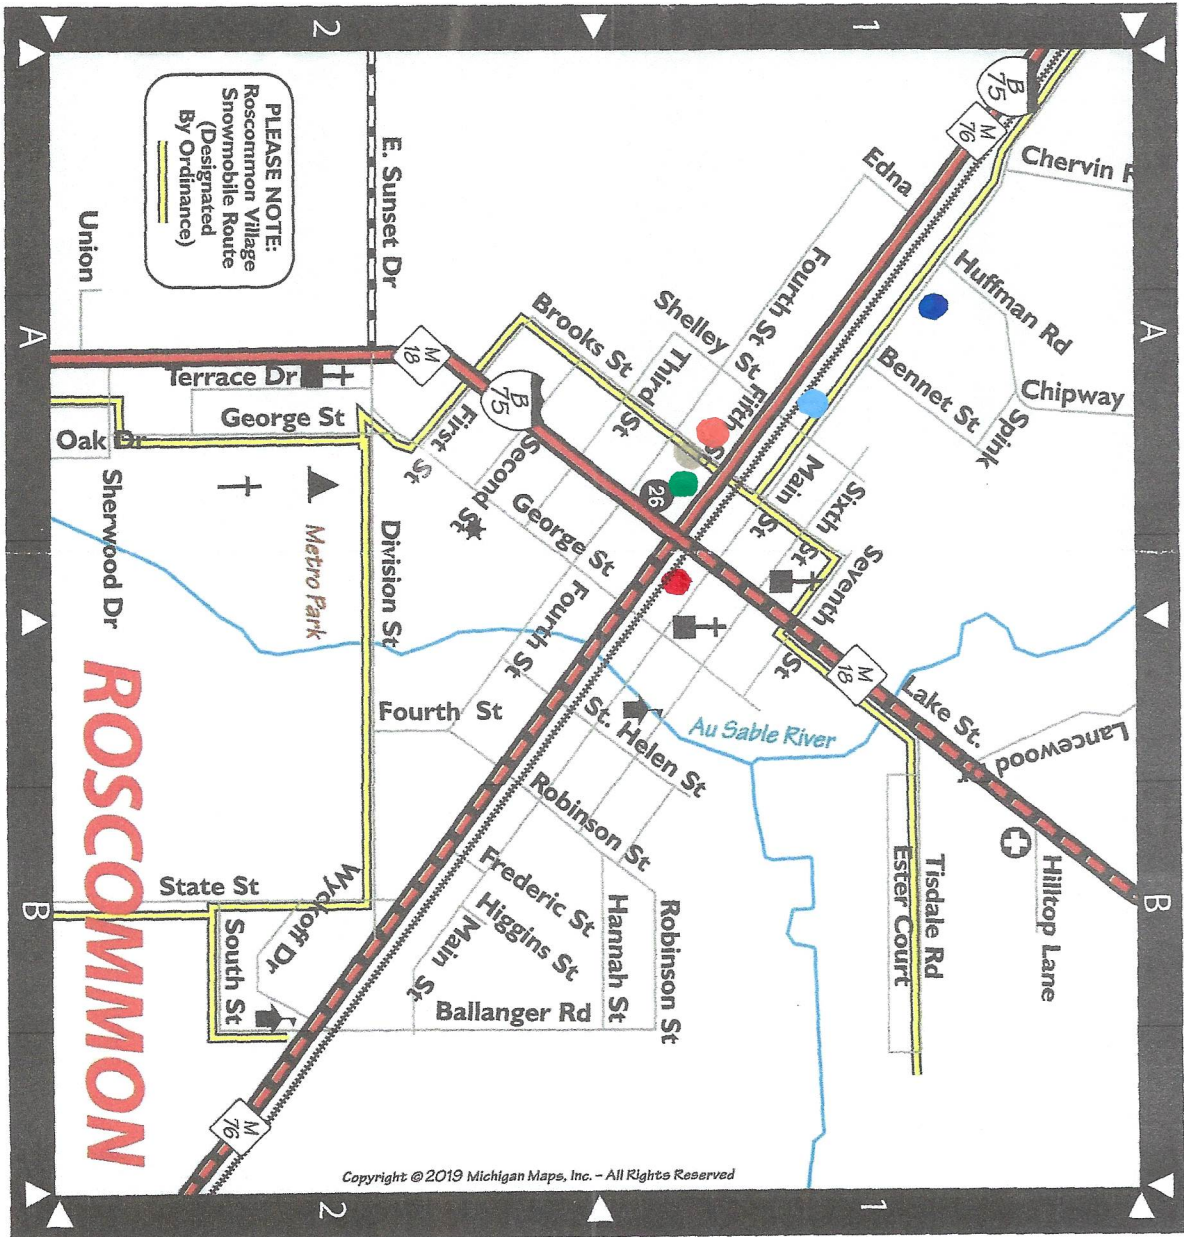

Roscommon Road Index

B-75	Ballanger Rd.	A1, A2	Huffman Rd.	A1
Banner St.	B2	Lake St.	B1	
Brooks St.	A1	Lancewood Dr.	B1	
Chipway Rd.	A2	M-18	A2, B1	
Chipway Dr.	A1	M-76	A1, B2	
Division St.	A1	Main St.	A1, B2	
E. Sunset Dr.	A2	Oak Dr.	A1, B2	
Edna	A1	Robinson St.	B1	
Ester Court	A1	Second St.	A2	
First St.	B1	Seventh St.	A1	
Fifth St.	A1	Shelley St.	A1	
Fourth St.	A2	Sherwood Dr.	A2	
Frederic St.	A1, A2, B2	Sixth St.	A1	
George St.	B2	South St.	A1	
Hannah St.	A2	Spink	B2	
Higgins St.	B1	St. Helen St.	A1	
Hilltop Lane	B2	State St.	B2	
		Terrace Dr.	A2	
		Third St.	B2	
		Tiedale Rd.	A1	
		Union	B1	
		Wyckoff Dr.	A2	
			B2	

Fred's of Roscommon
422 North 5th Street [A-1]

Beechwood Cafe
406 North 5th Street [A-1]

McDonald's
405 North 5th Street [A-1]

B.C. Pizza
800 Lake Street [B-1]

Green's Tavern
107 North 5th Street [A-1]

AuSable Bakery
205 North 5th Street [A-1]

Matt's Lake Street Grill
312 Lake Street [A-2]

PLEASE NOTE:
Roscommon Village
Snowmobile Route
(Designated
By Ordinance)

VILLAGE OF ROSCOMMON

A PLACE FOR TODAY. TOMORROW. THE FUTURE.