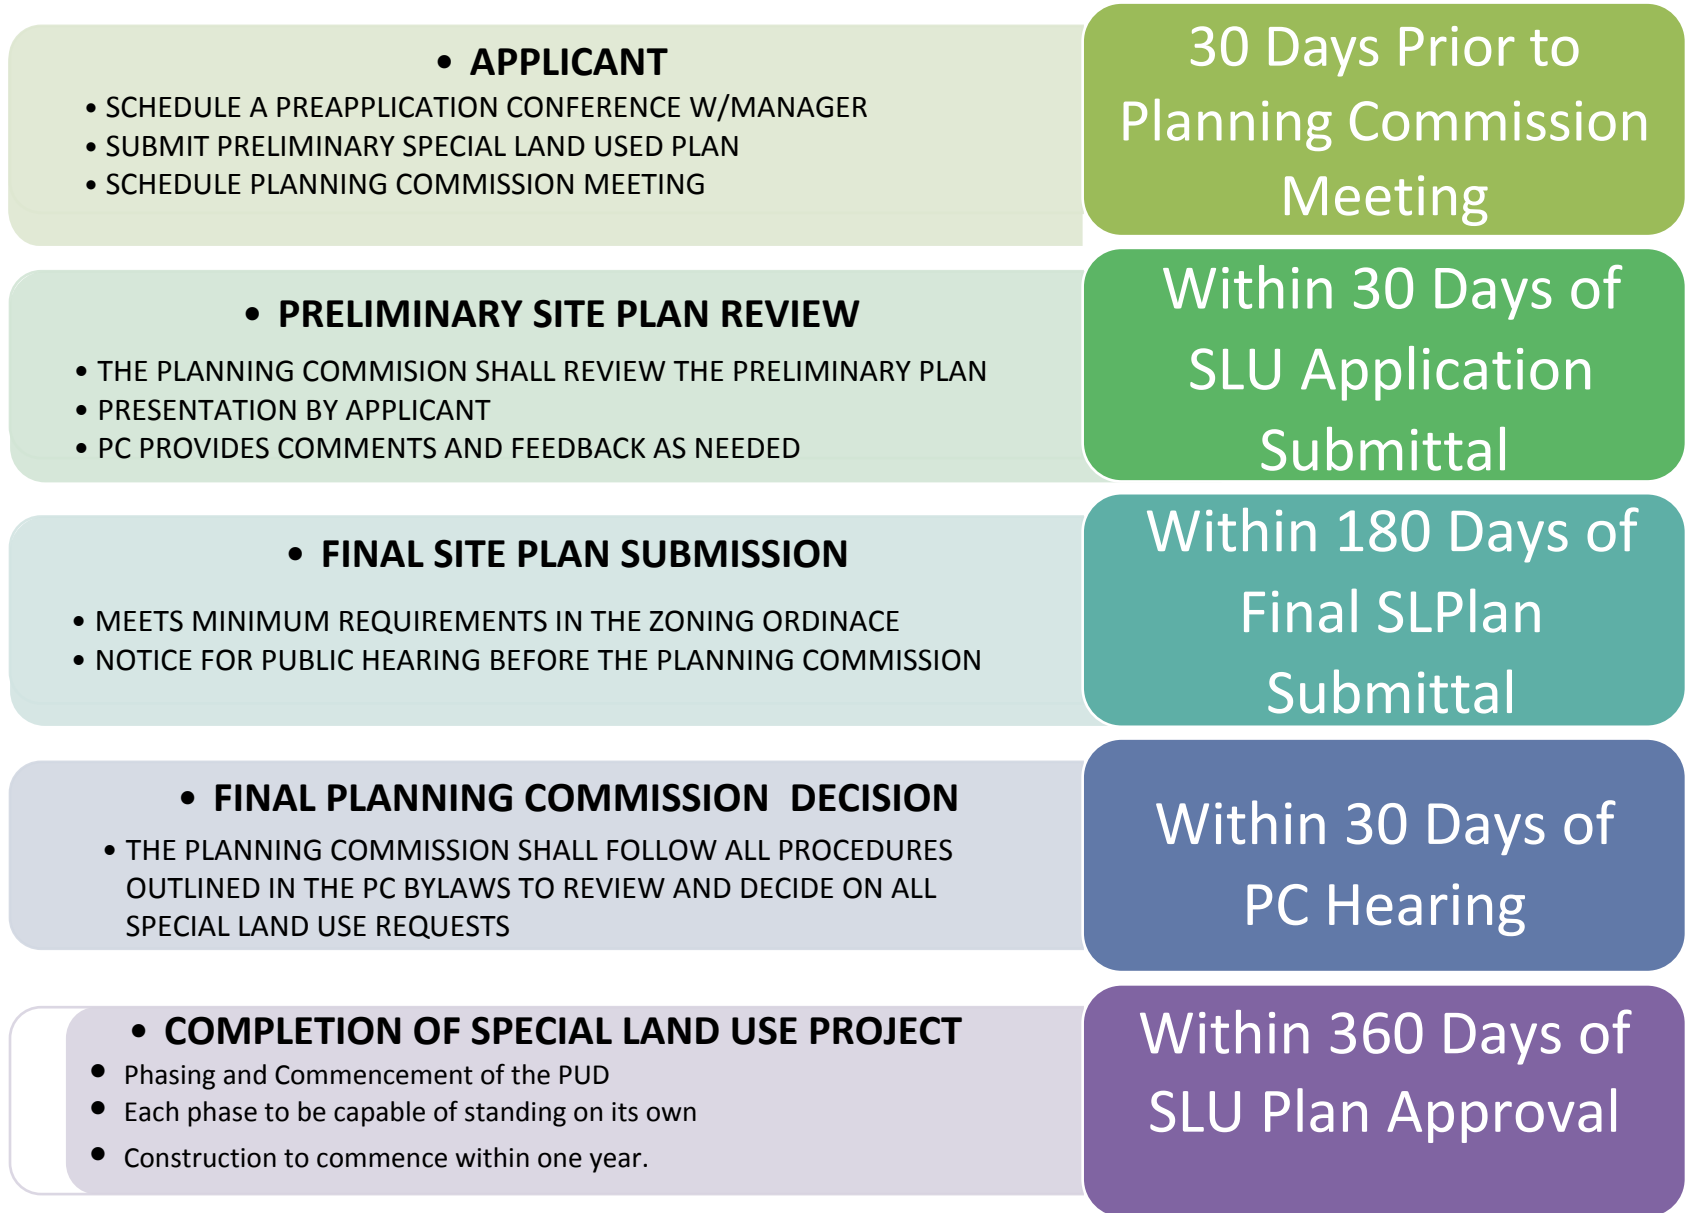

SPECIAL LAND USE (SLU) REVIEW PROCESS

To start the process, please contact Village Hall to schedule a pre-application concept meeting with the Village Manager.

SITE PLAN REVIEW

This flowchart provides an overview of the site plan review process. For complete details, please see Zoning Ordinance Section 7.9 (Planned Unit Development)