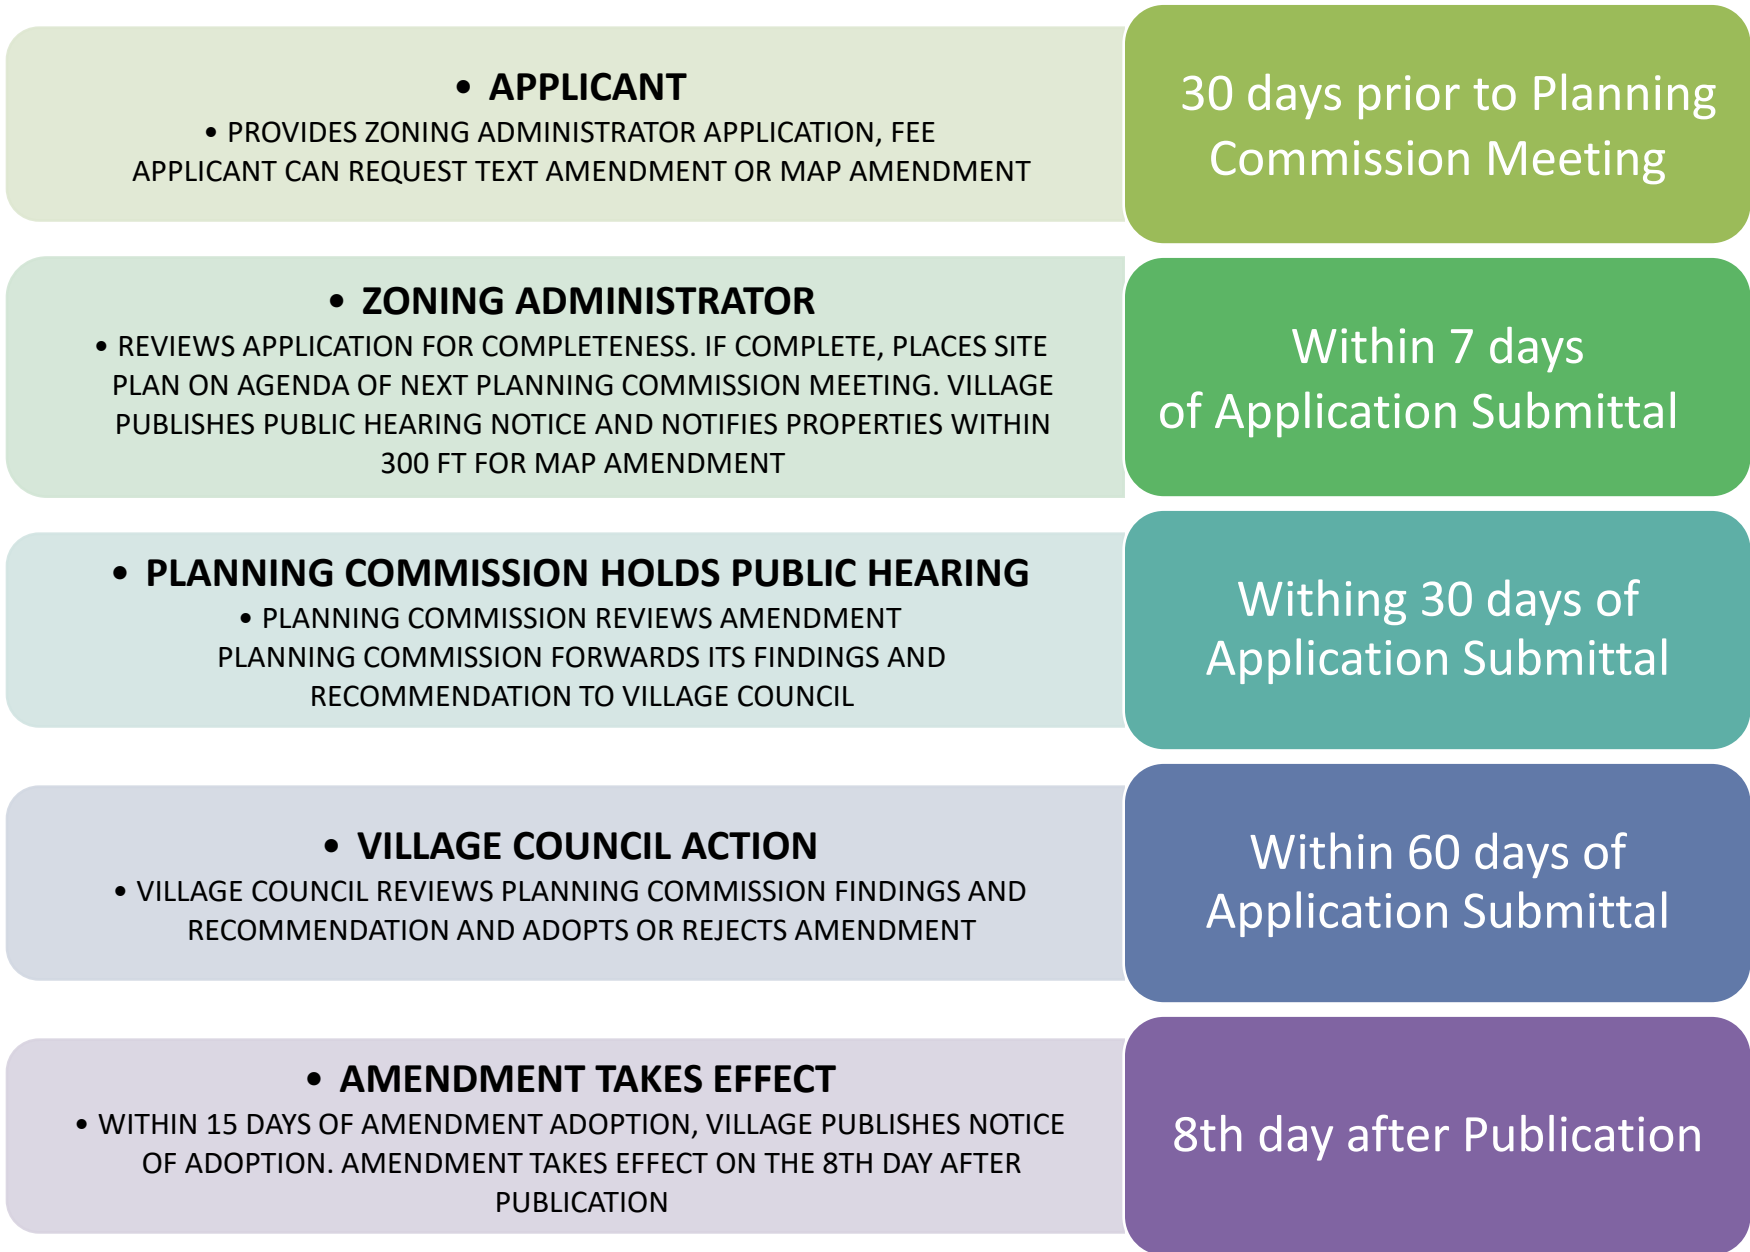

# ZONING AMENDMENT PROCESS CHART

# VILLAGE OF ROSCOMMON

# AMENDMENT

This flowchart provides an overview of the amendment process. For complete details, please see Zoning Ordinance \*