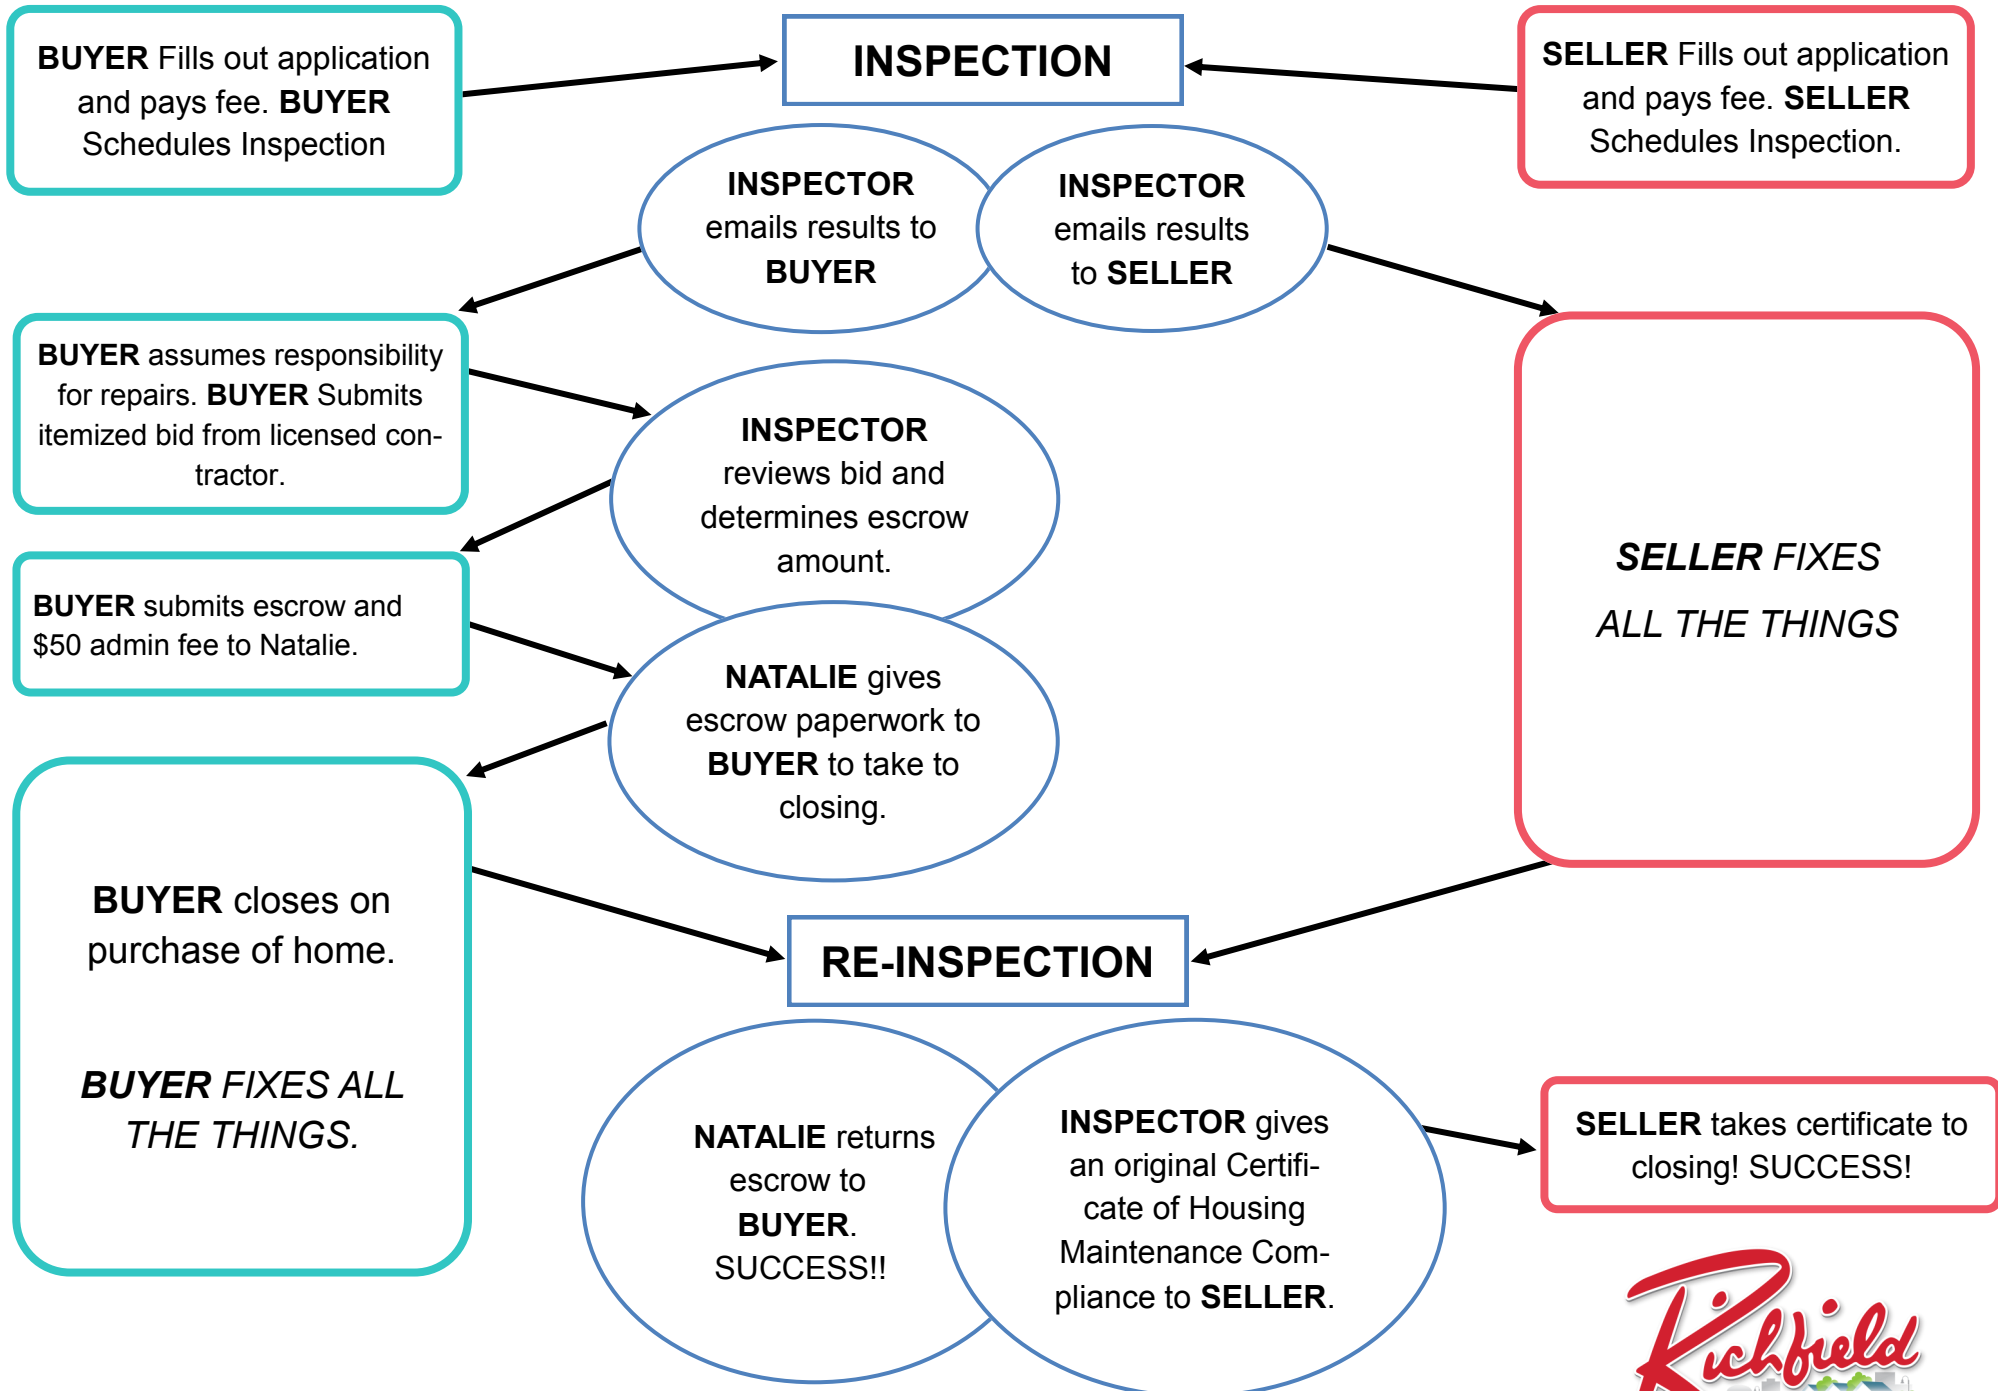

RICHFIELD POINT OF SALE 101

Questions? Contact Natalie at (612) 861-9882