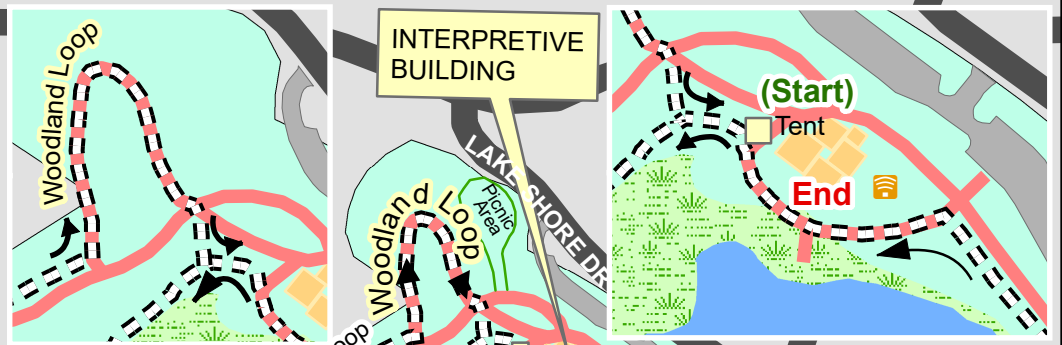

WOOD LAKE NATURE CENTER TRAIL MAP

6710 Lake Shore Dr. Richfield MN 55423
 Phone: (612) 861 - 9365 | Emergency: 911

SCAN ME with your cellphone camera and see the trails in Google Maps

Legend

- Ski Trail
- Floating Boardwalk
- Walking Trail / Snowshoe Trail
- Marsh
- Wetland
- Amphitheater
- Prairie
- Woodland

TRAILS	DISTANCE
Perimeter Trail	1.8 miles
Prairie Trail	1.7 miles
Boardwalk Trail	0.8 miles
Forest Trail Loop	0.24 miles
Woodland Trail Loop	0.15 miles
Ski Trail	2.0 miles
Short Ski Loop	0.4 miles

PRAIRIE OVERLOOK

BRYANT AVENUE PARK ACCESS

Please stay on trails except in the Nature Play Area for your safety and to protect habitat.