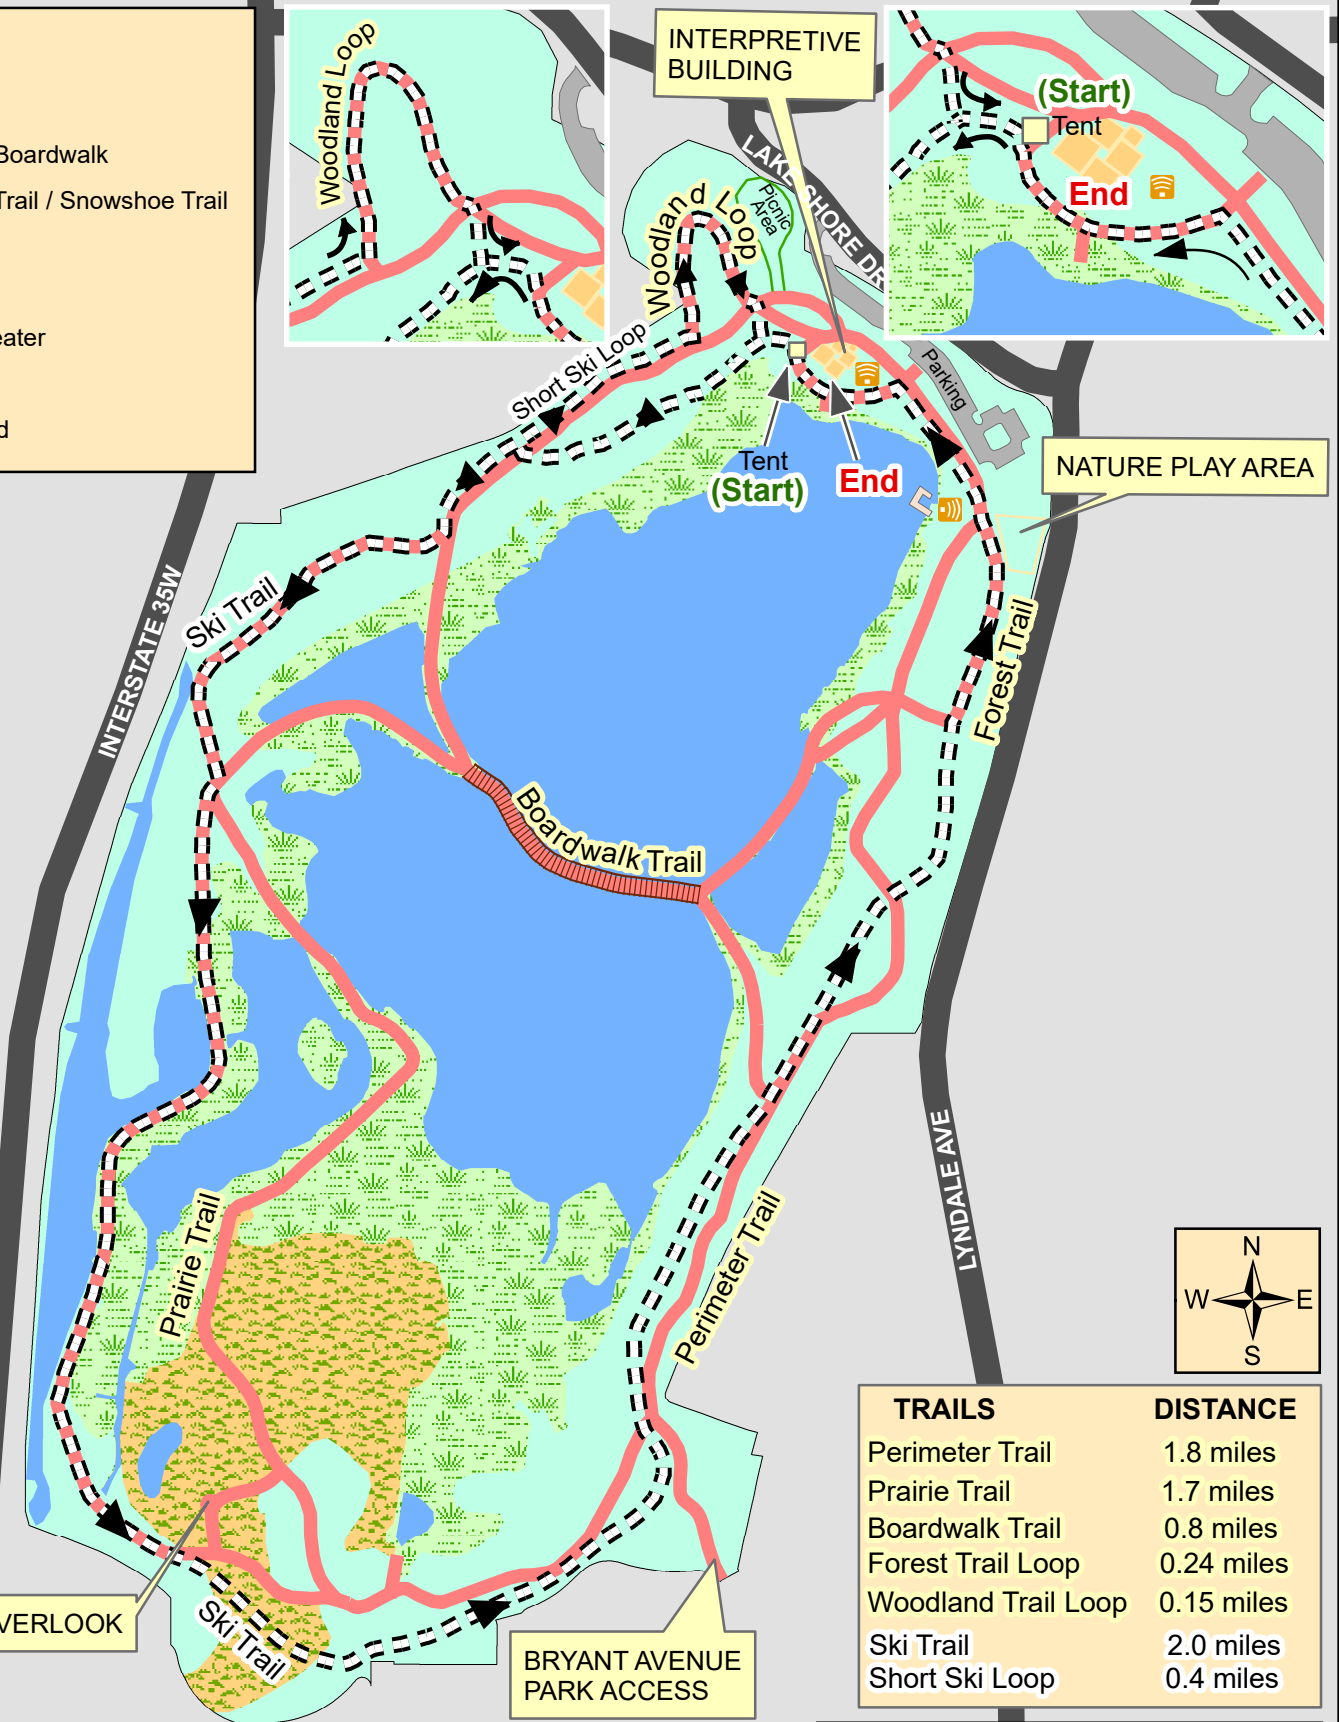

WOOD LAKE NATURE CENTER TRAIL MAP

6710 Lake Shore Dr. Richfield MN 55423
 Phone: (612) 861 - 9365 | Emergency: 911

SCAN ME with your cellphone camera and see the trails in Google Maps

Legend

- Ski Trail
- Floating Boardwalk
- Walking Trail / Snowshoe Trail
- Marsh
- Wetland
- Amphitheater
- Prairie
- Woodland

TRAILS	DISTANCE
Perimeter Trail	1.8 miles
Prairie Trail	1.7 miles
Boardwalk Trail	0.8 miles
Forest Trail Loop	0.24 miles
Woodland Trail Loop	0.15 miles
Ski Trail	2.0 miles
Short Ski Loop	0.4 miles

PRAIRIE OVERLOOK

BRYANT AVENUE PARK ACCESS

Please stay on trails except in the Nature Play Area for your safety and to protect habitat.