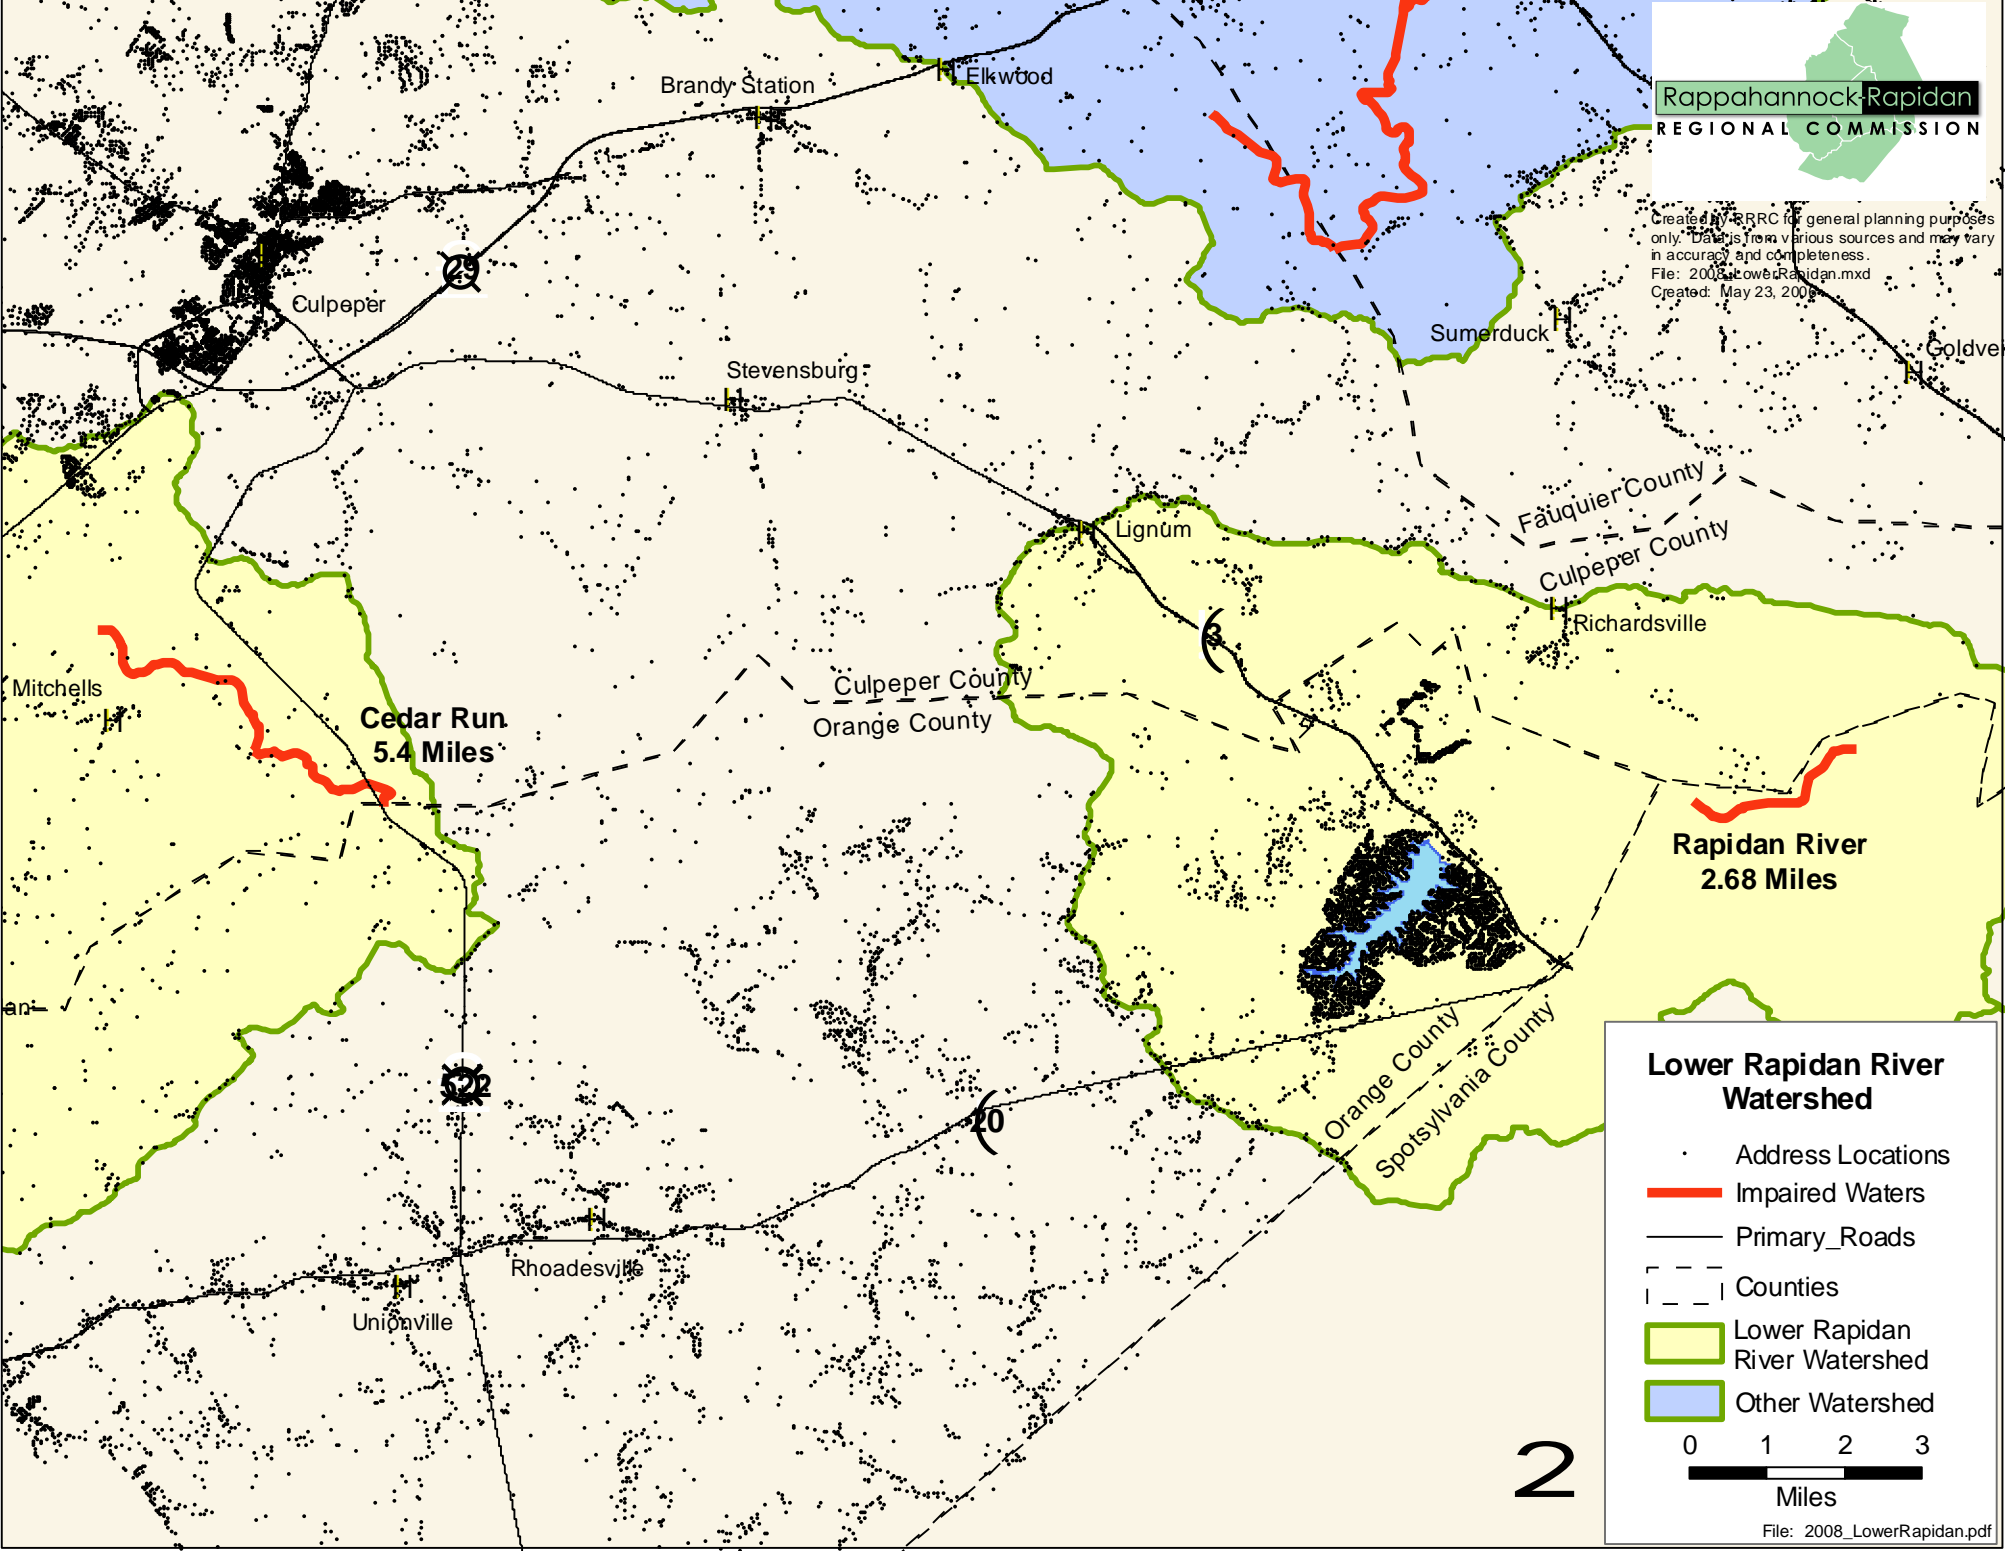

Created by RRRC for general planning purposes only. Data is from various sources and may vary in accuracy and completeness.  
File: 2008\_LowerRapidan.mxd  
Created: May 23, 2008

**Lower Rapidan River Watershed**

- Address Locations
- Impaired Waters
- Primary\_Roads
- - - Counties
- Lower Rapidan River Watershed
- Other Watershed

2