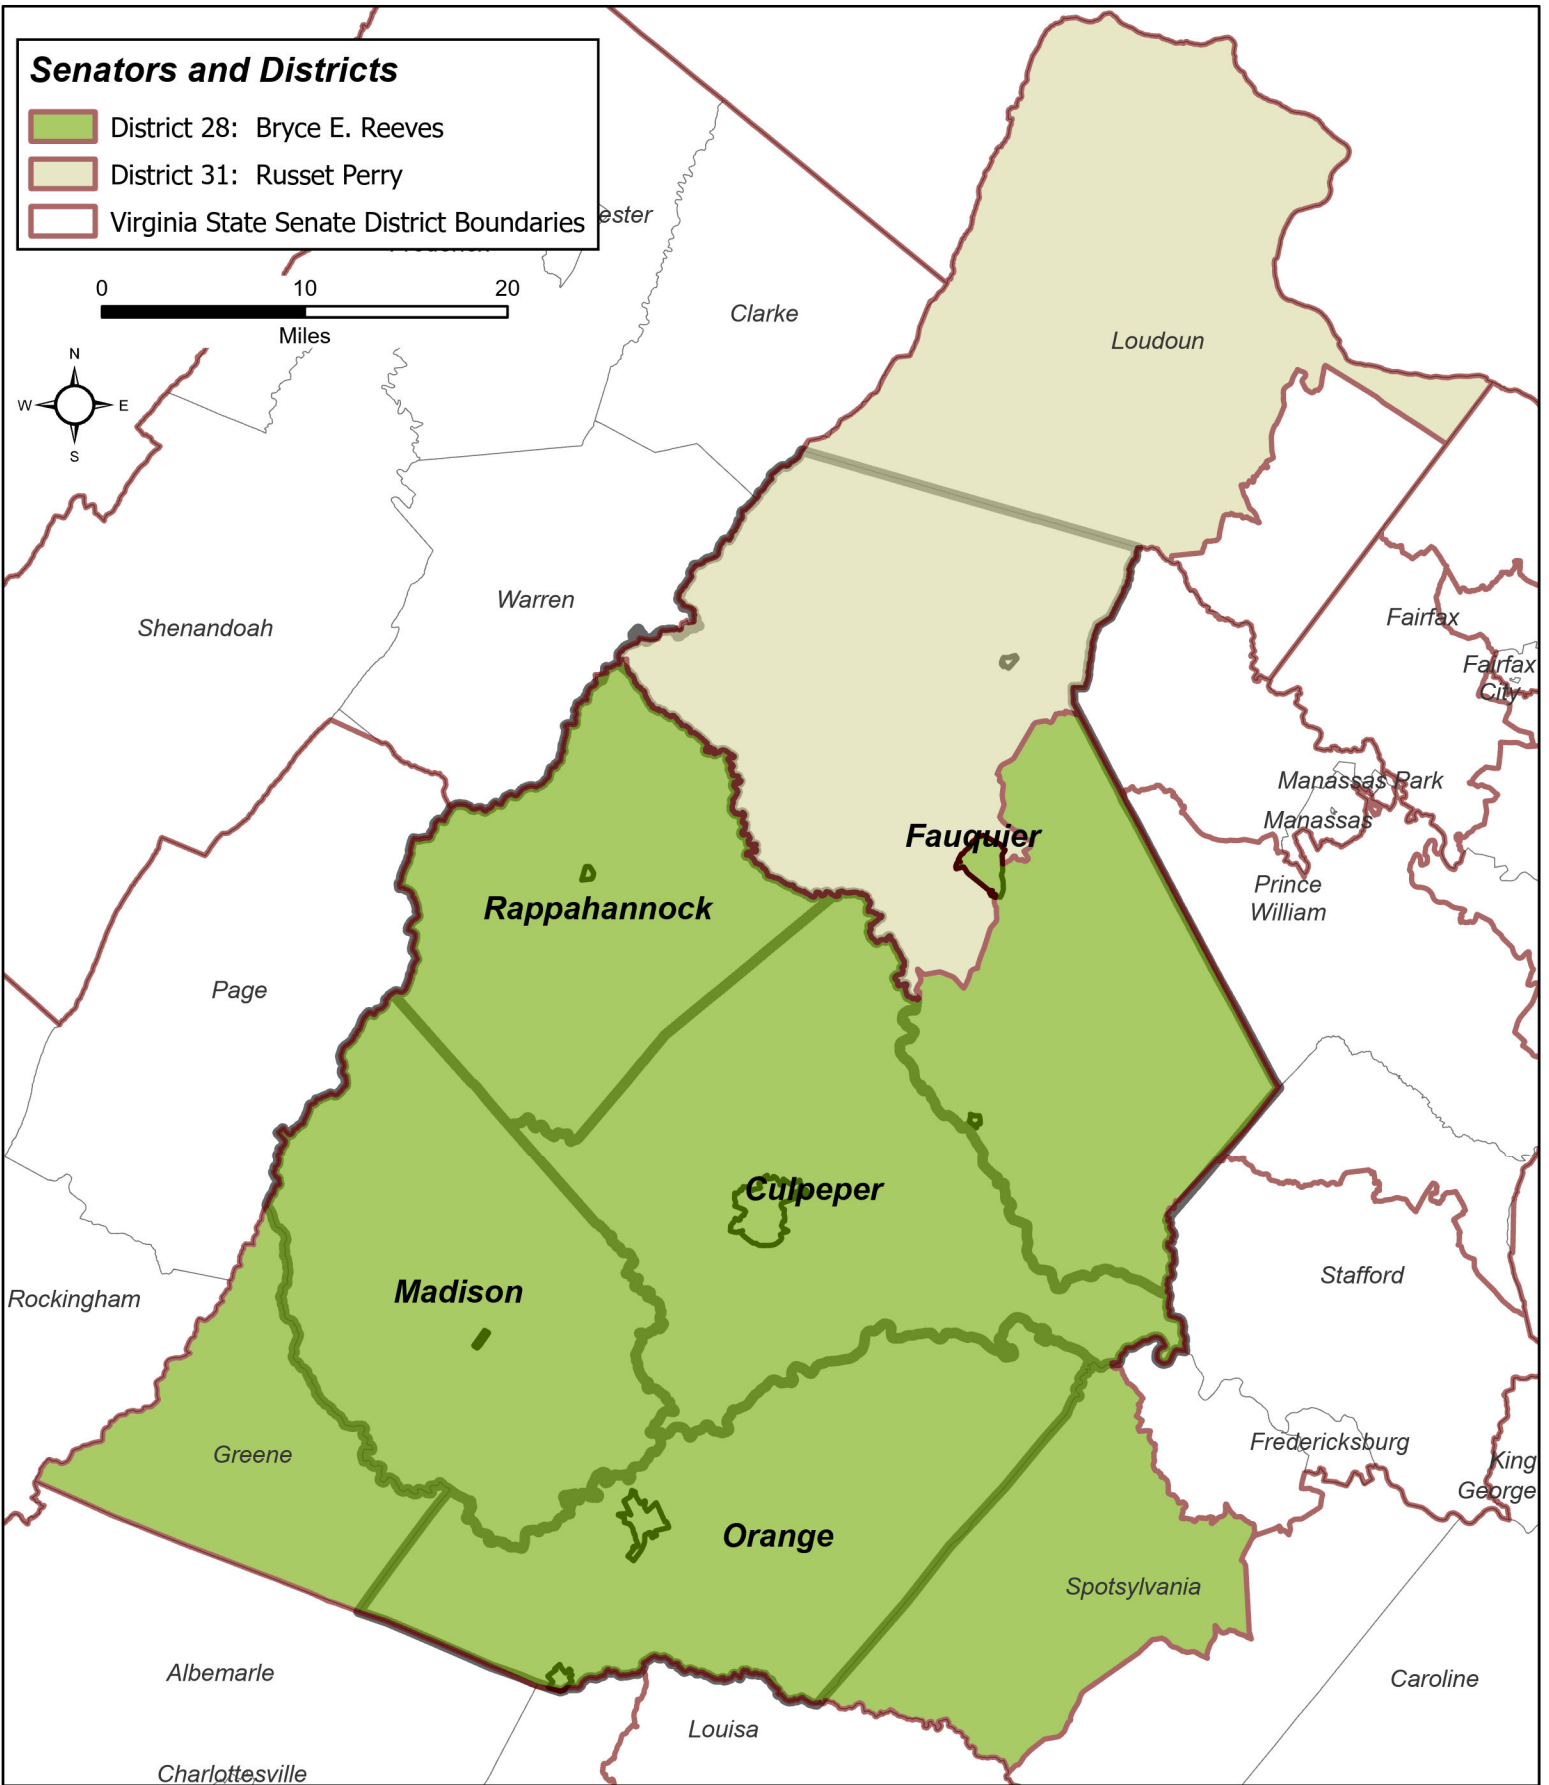

Senators and Districts

-  District 28: Bryce E. Reeves
-  District 31: Russet Perry
-  Virginia State Senate District Boundaries

Rappahannock-Rapidan
REGIONAL COMMISSION

Virginia State Senate
representation across the
Rappahannock-Rapidan Regional Commission