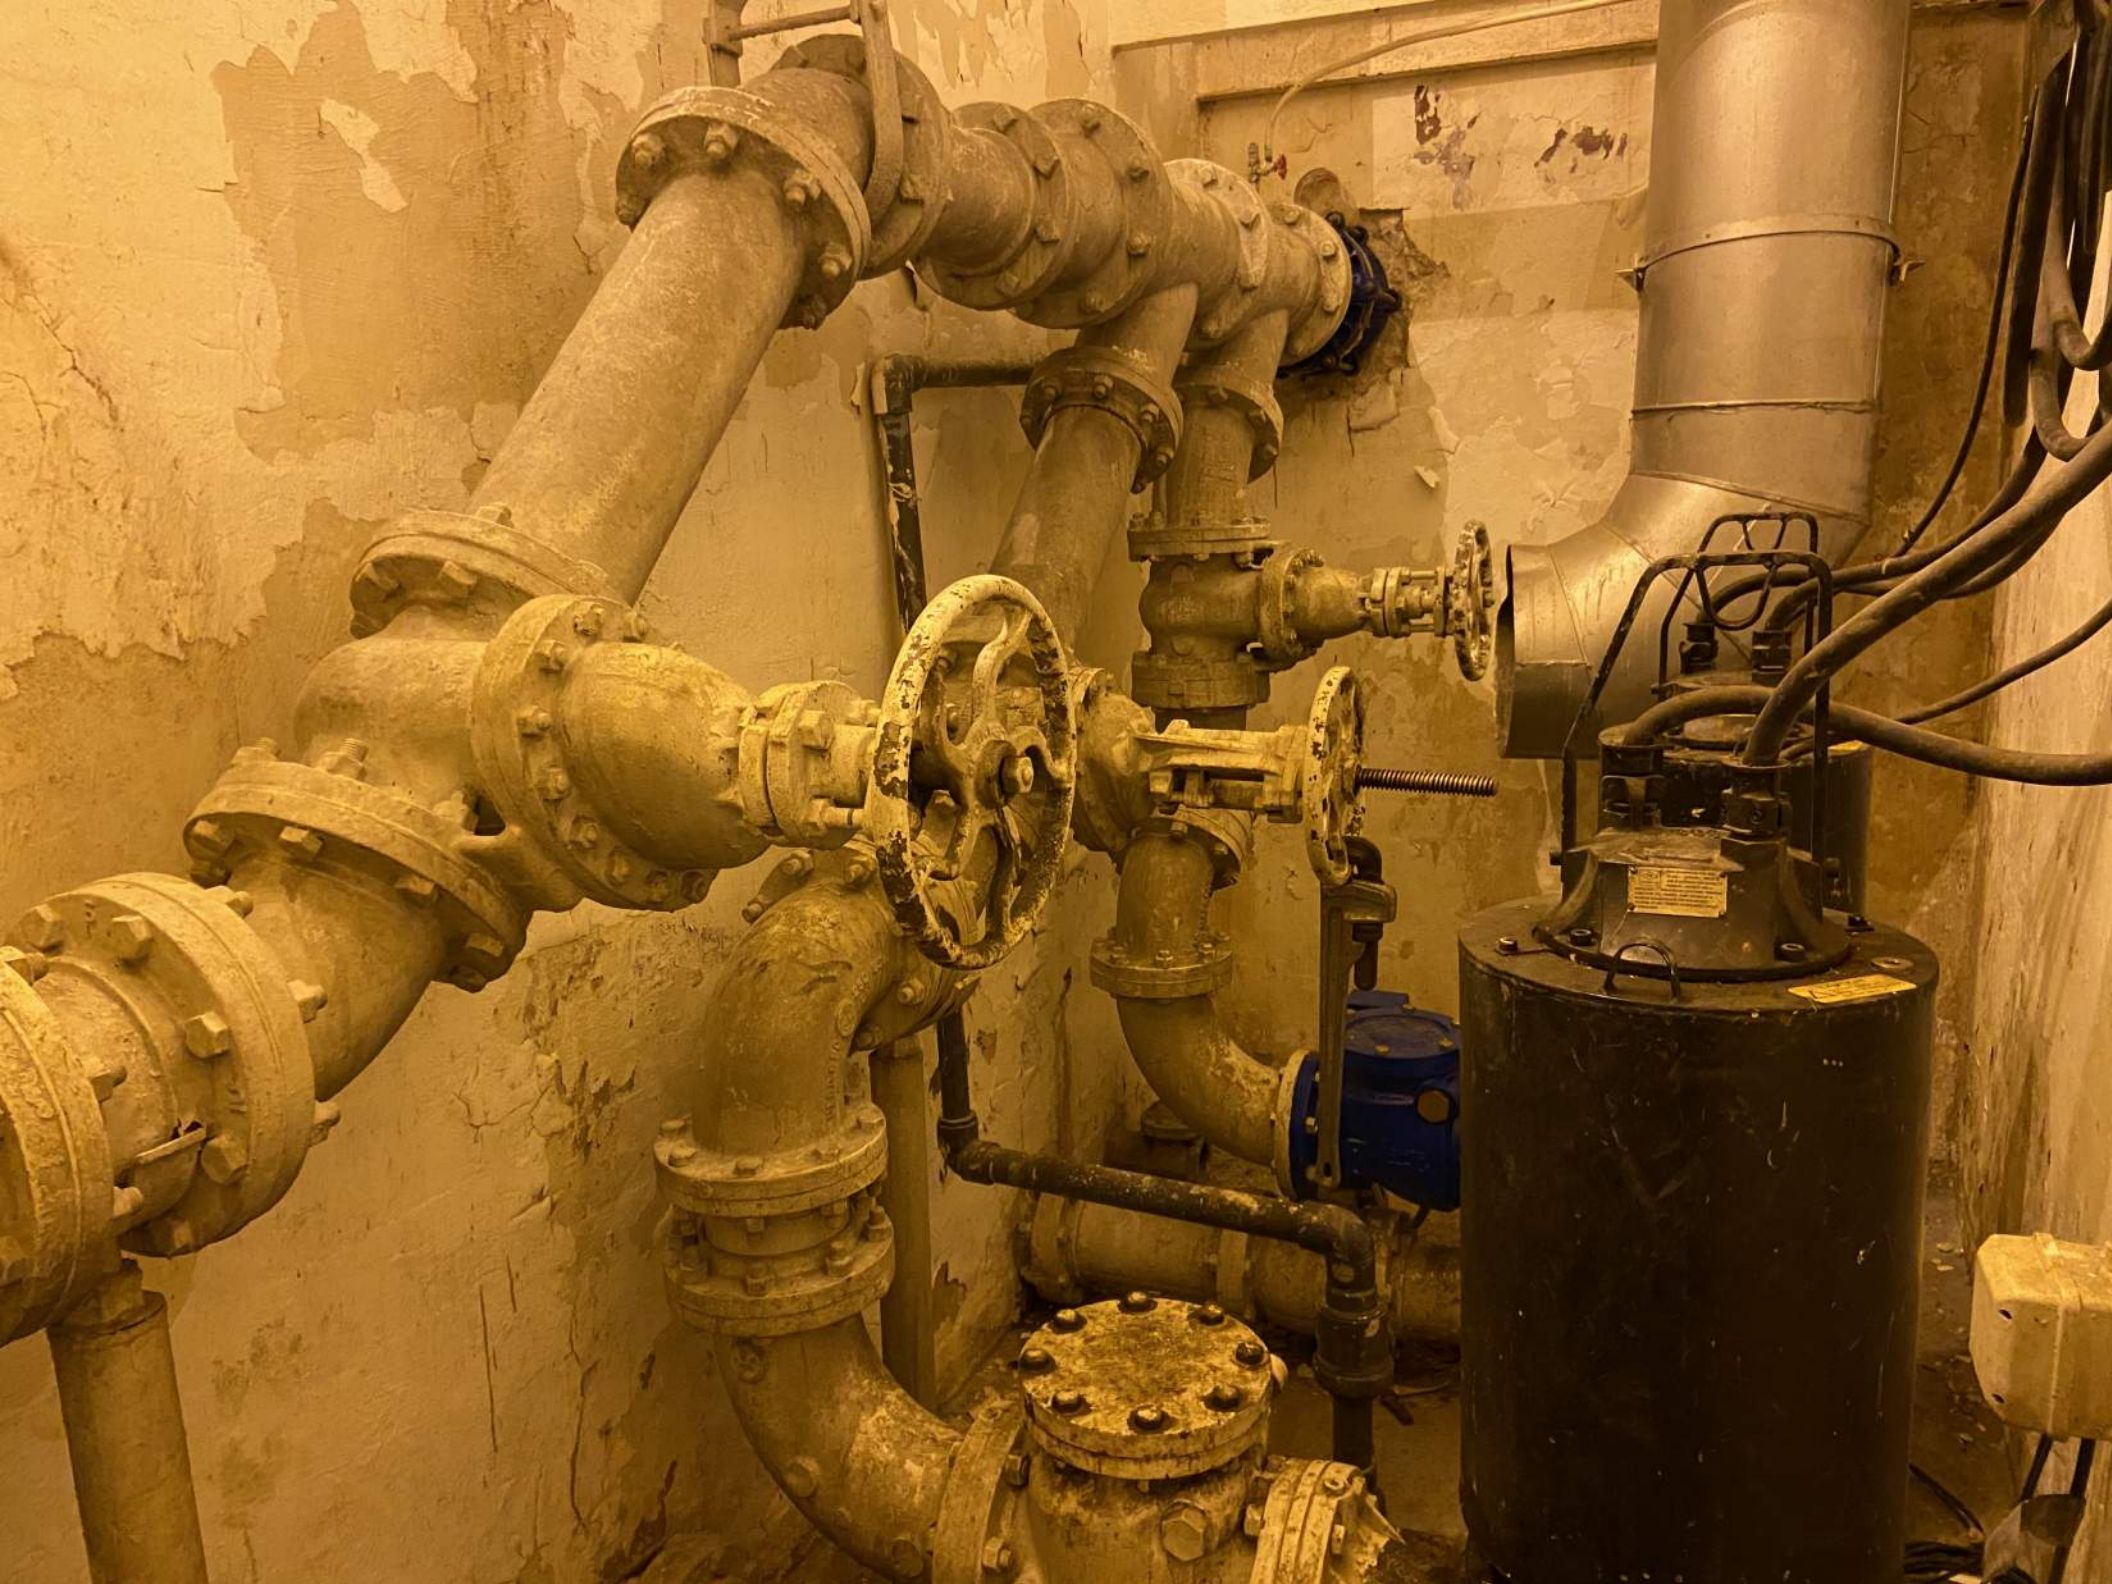

A man wearing a dark jacket and khaki pants standing on the sidewalk.

A dark-colored SUV parked in a driveway.

1850

Vertical pink chalk line with a downward arrow.

Vertical pink chalk line with a downward arrow.

Horizontal yellow chalk line with the text 'C.B.' written in yellow.

Cutler-Hammer E-T-N

UNITROL Water Control Center

US Filter

FIRE BLANKET

1

EMMA

Oman
125
GenSet