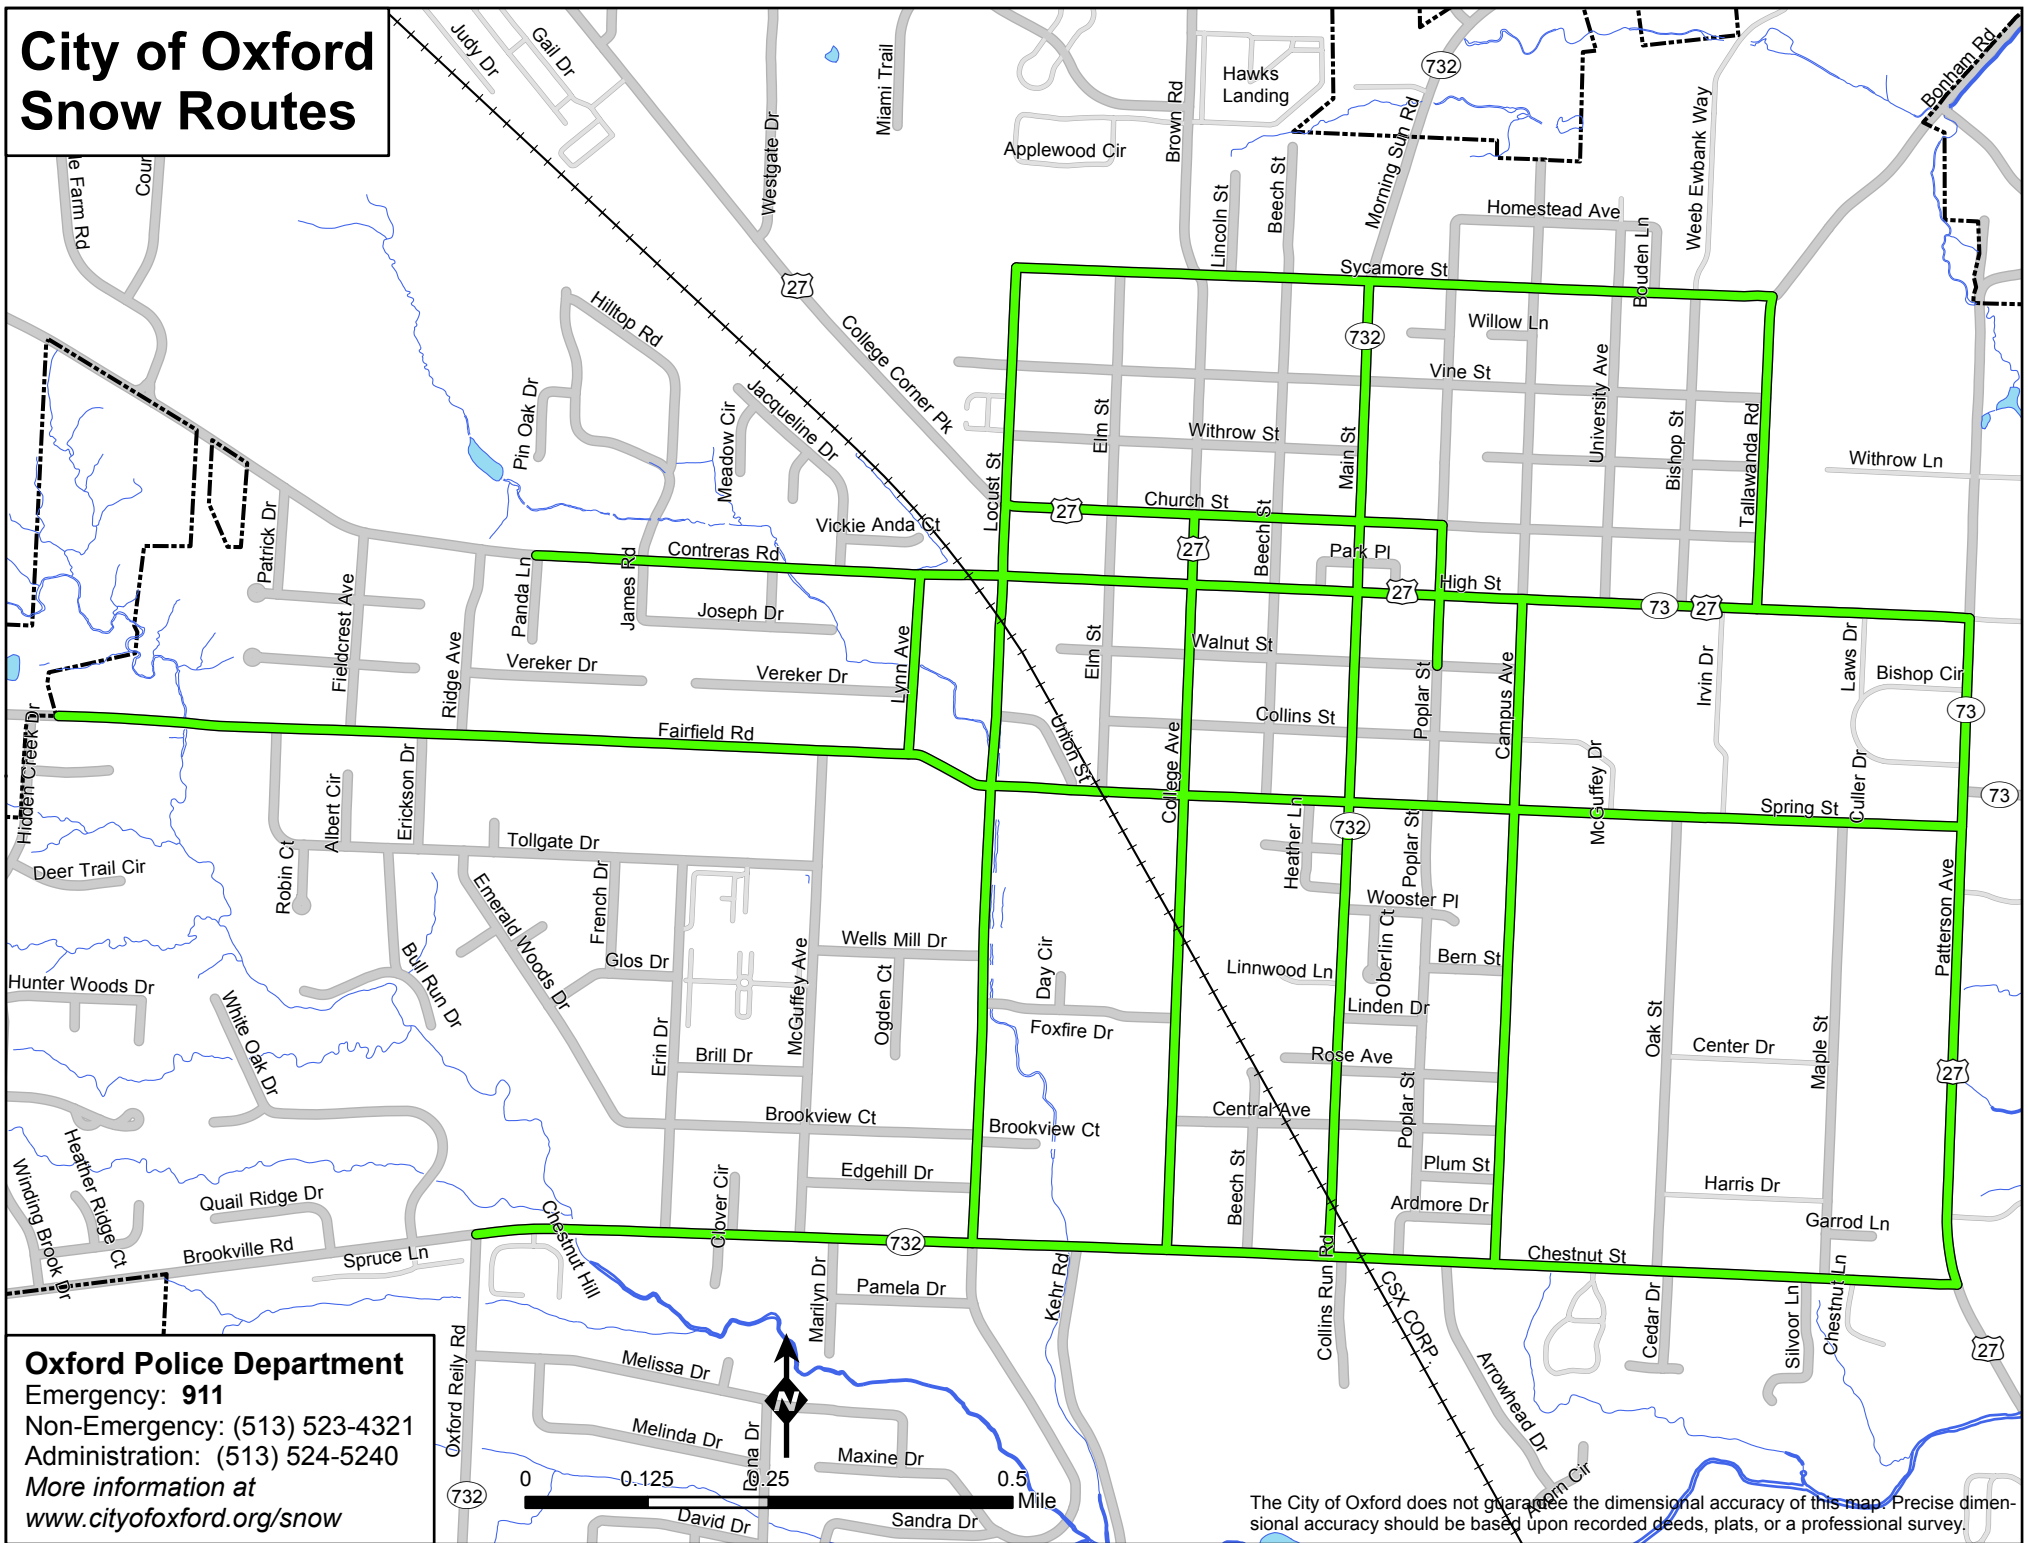

City of Oxford Snow Routes

Oxford Police Department
Emergency: **911**
Non-Emergency: (513) 523-4321
Administration: (513) 524-5240
More information at
www.cityofoxford.org/snow

The City of Oxford does not guarantee the dimensional accuracy of this map. Precise dimensional accuracy should be based upon recorded deeds, plats, or a professional survey.