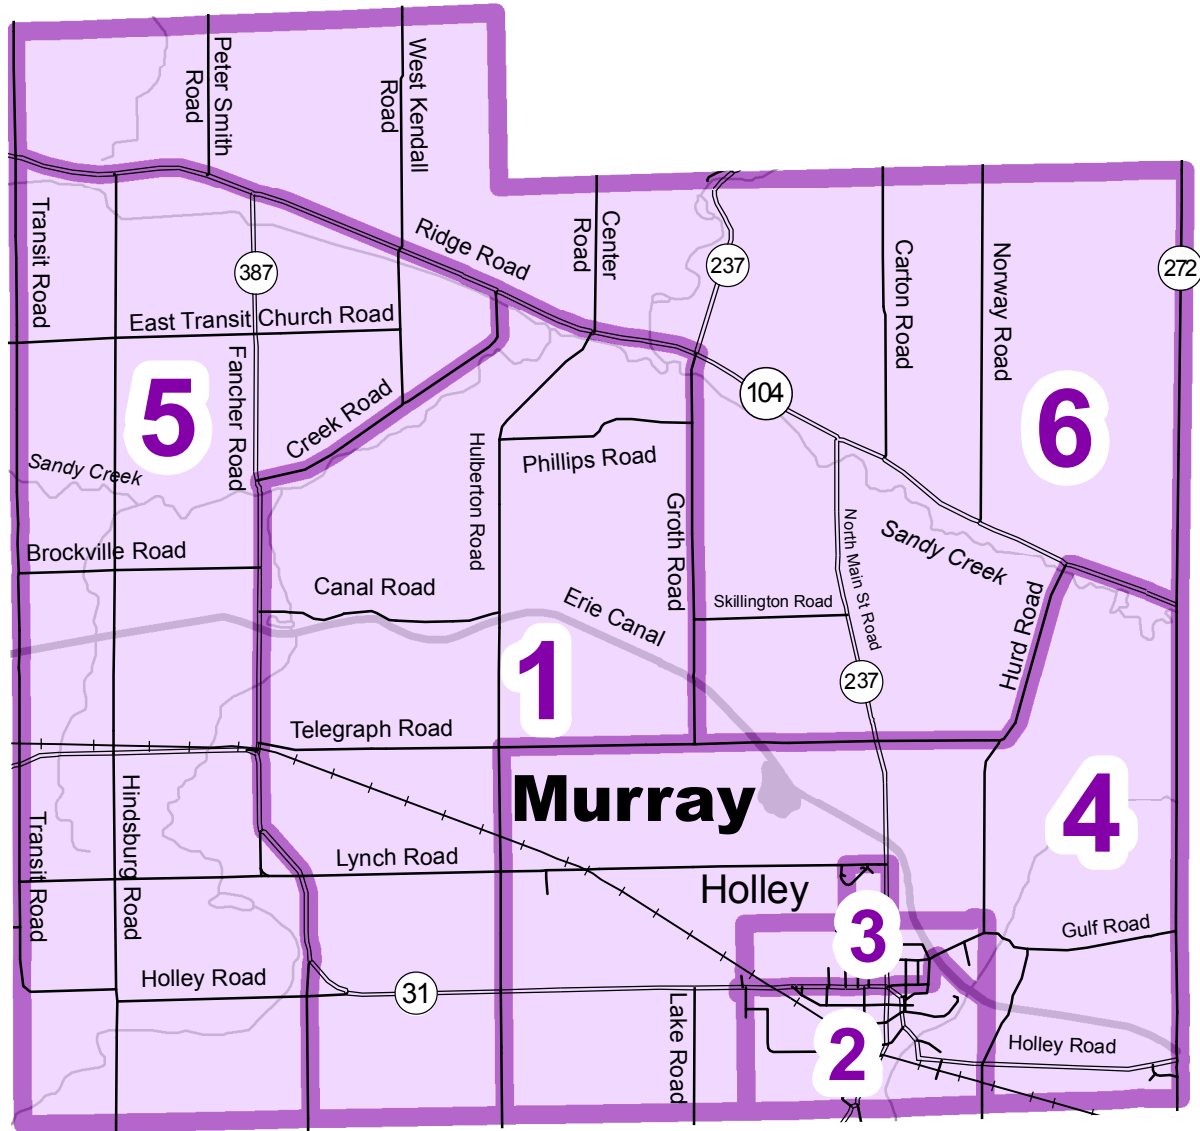

Orleans County: Town of Murray Voting Districts

Prepared 7-12-10 by Orleans County Department of Planning and Development

Data Source: Orleans County Board of Elections