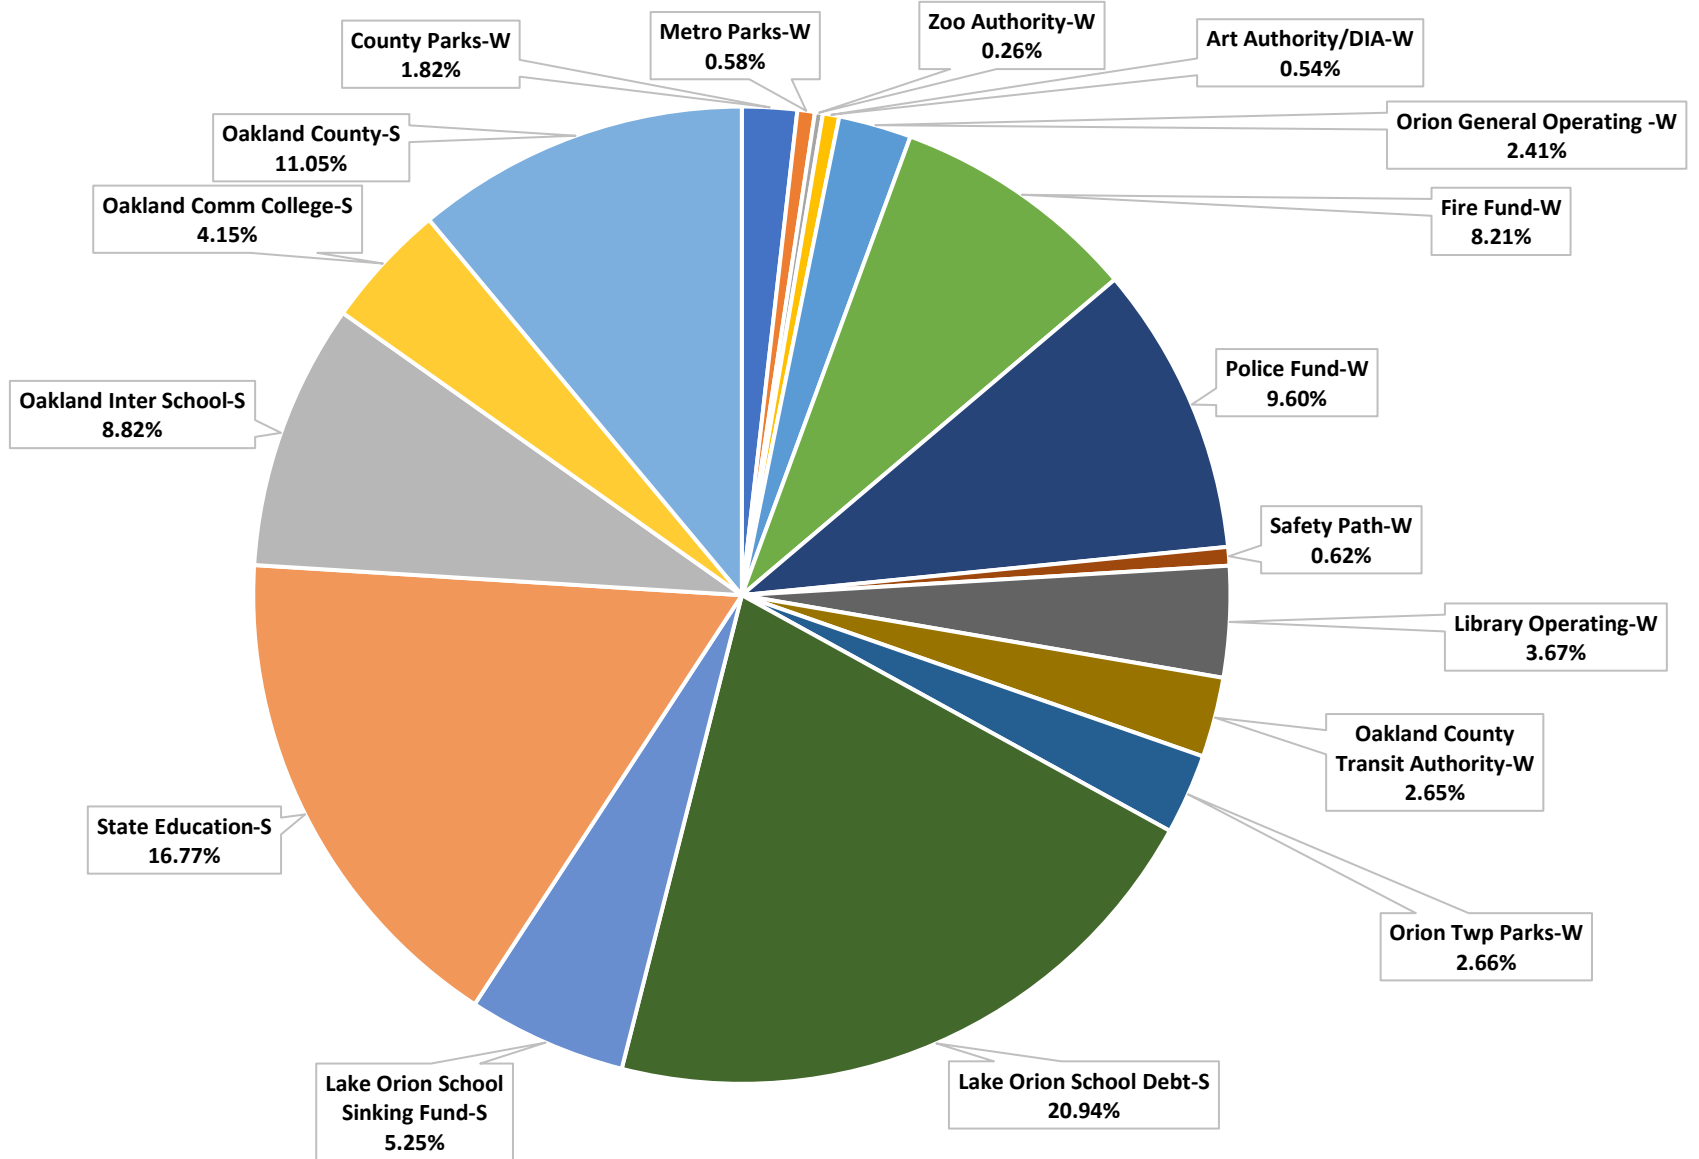

# Charter Township of Orion - 2024 Property Tax Apportionment

Percentage of total yearly homestead millage rate of 35.7709

(Non-Homestead adds 18 mills)

S=Summer Collection W=Winter Collection

- County Parks-W
- Metro Parks-W
- Zoo Authority-W
- Art Authority-W
- Orion General Operating-W
- Fire Fund-W
- Police Fund-W
- Safety Path-W
- Library Operating-W
- Oakland County Transit Authority-W
- Orion Twp Parks-W
- Lake Orion School Debt-S
- Lake Orion Sinking Fund-S
- State Education-S
- Oakland Inter School-S
- Oakland Comm College-S
- Oakland County-S