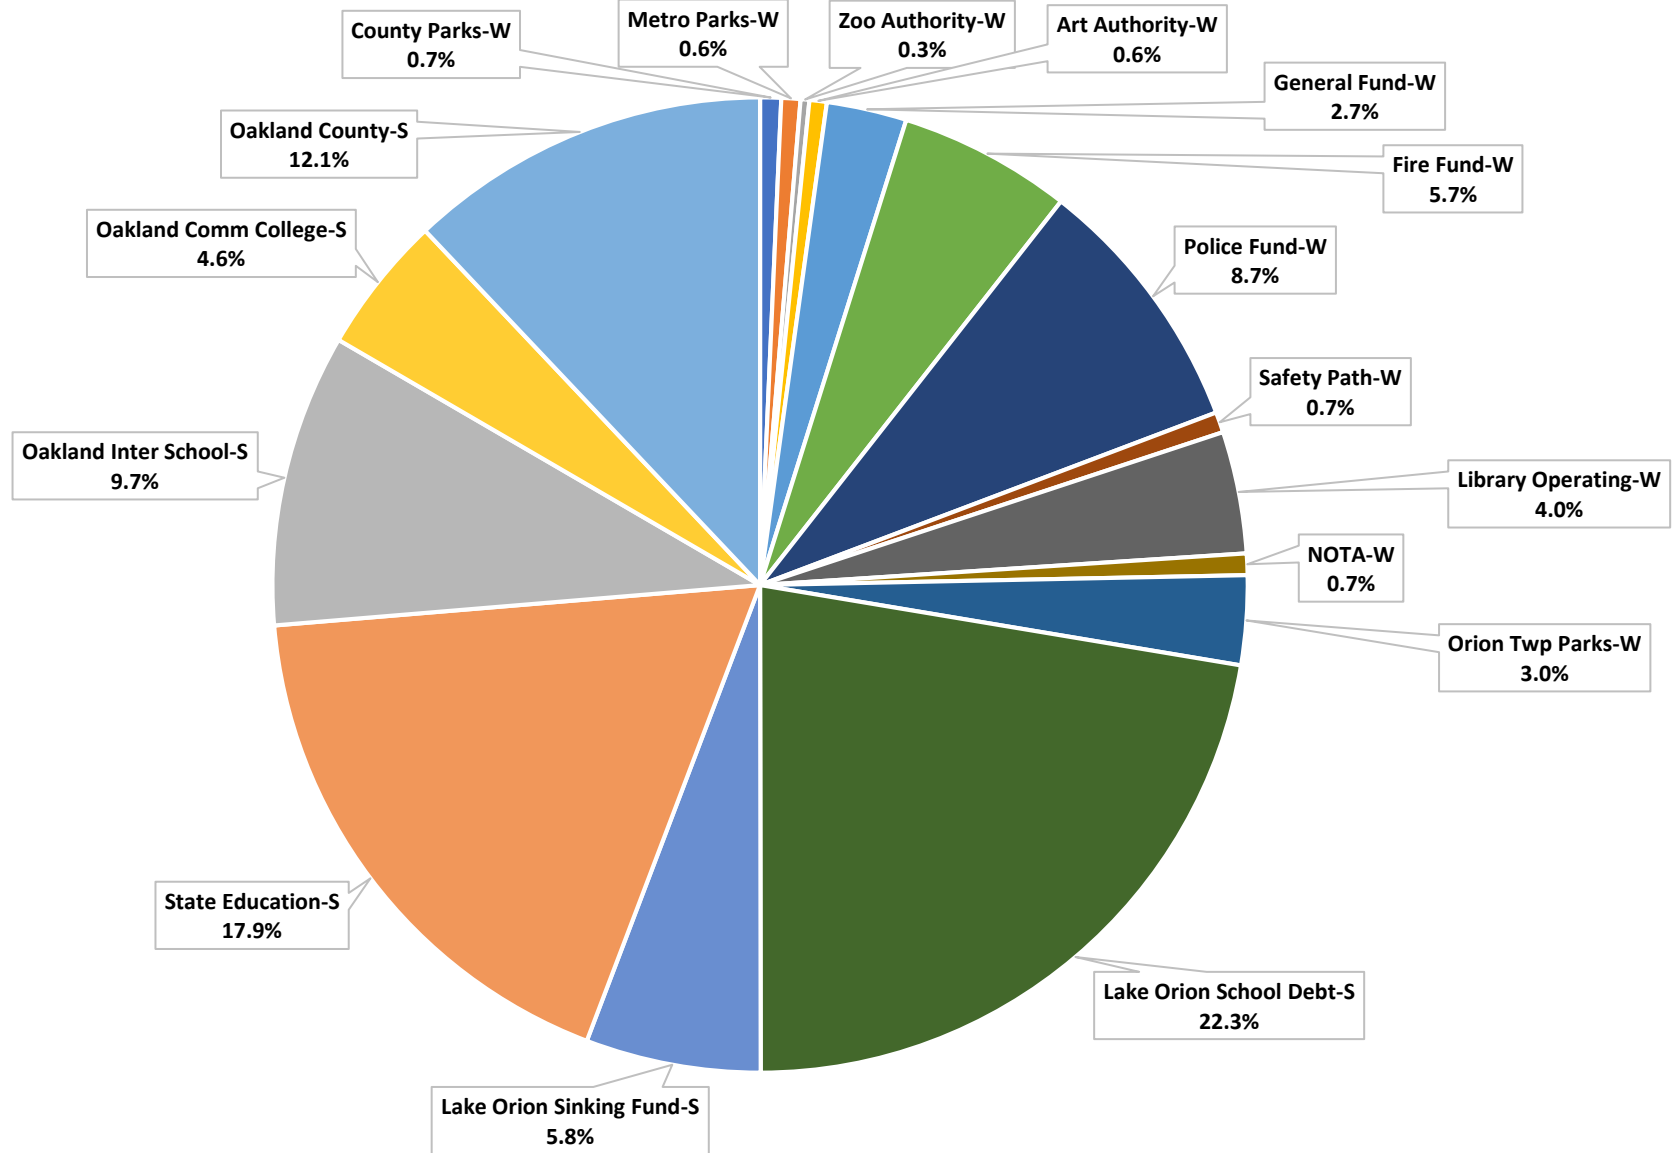

# Charter Township of Orion - Where Your 2019 Property Tax Goes

Percentage of total yearly homestead millage rate of 33.5253  
 (Non-Homestead adds 18 mills)  
 S=Summer Collection W=Winter Collection

- County Parks-W
- Metro Parks-W
- Zoo Authority-W
- Art Authority-W
- General Fund-W
- Fire Fund-W
- Police Fund-W
- Safety Path-W
- Library Operating-W
- NOTA-W
- Orion Twp Parks-W
- Lake Orion School Debt-S
- Lake Orion Sinking Fund-S
- State Education-S
- Oakland Inter School-S
- Oakland Comm College-S
- Oakland County-S