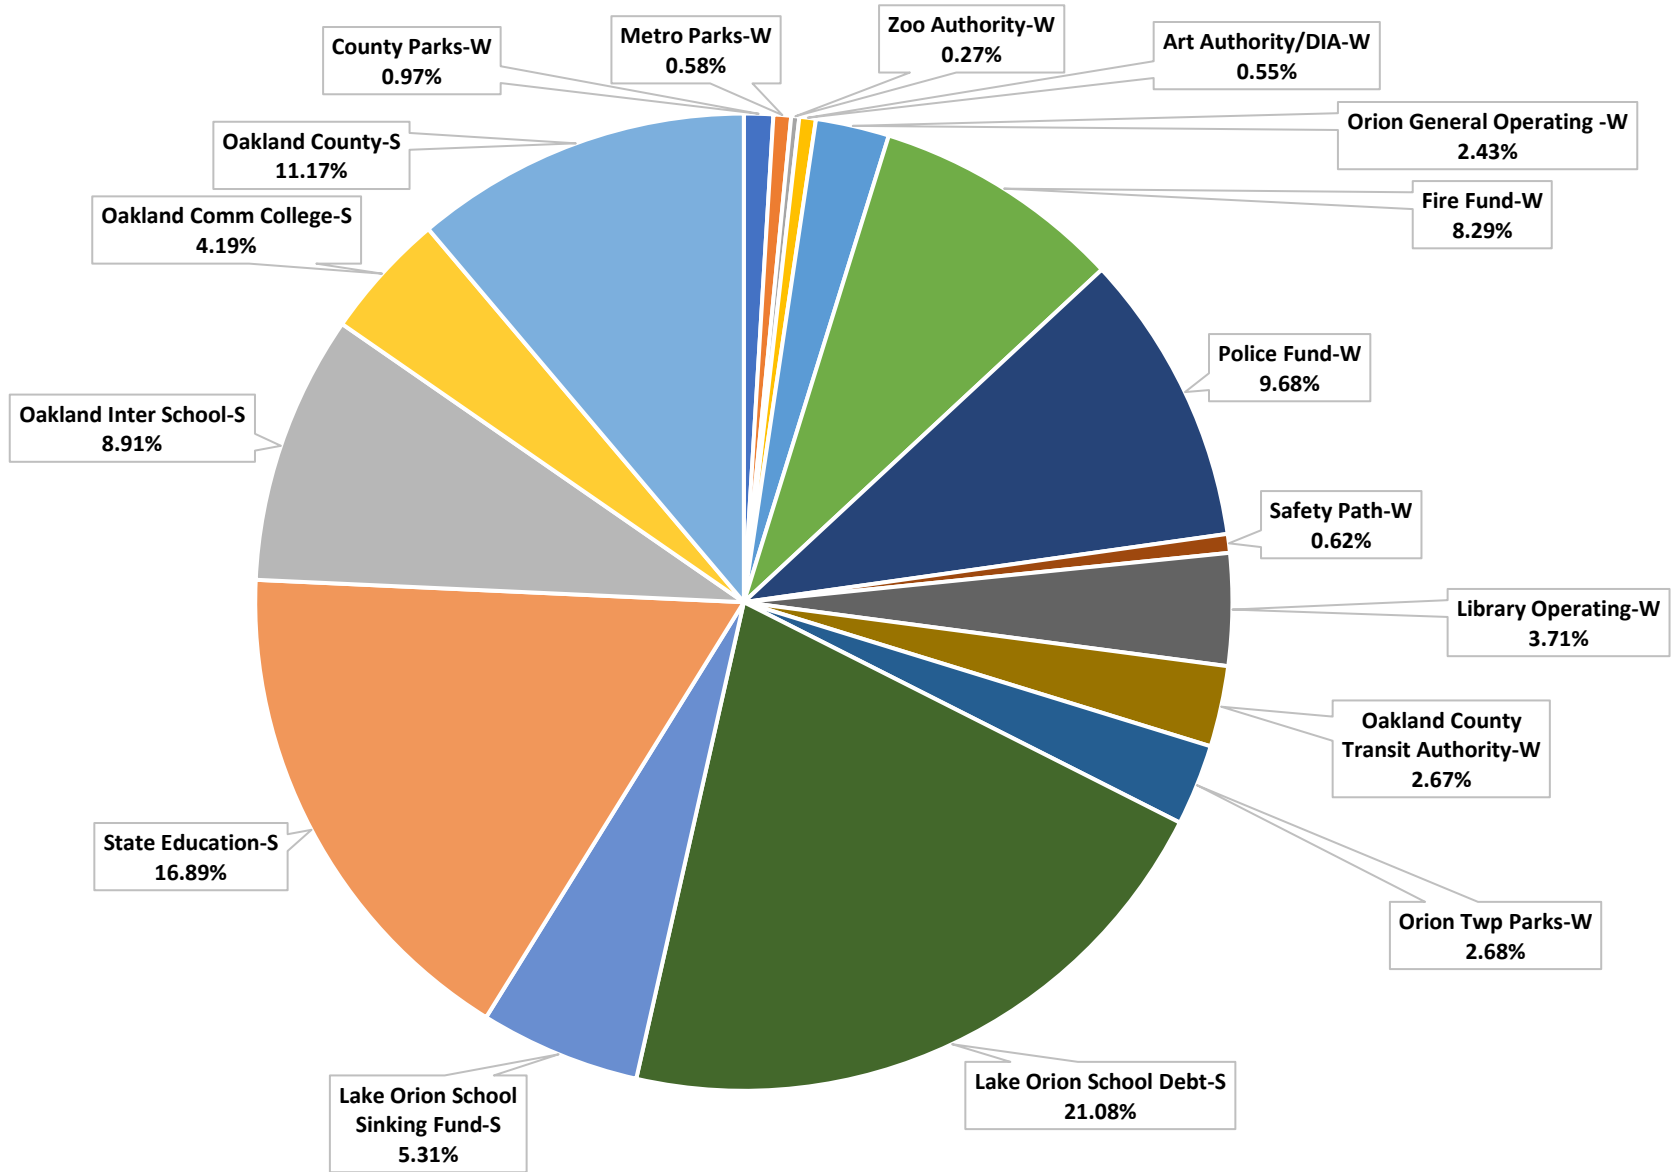

# Charter Township of Orion - 2023 Property Tax Apportionment

Percentage of total yearly homestead millage rate of 35.5311

(Non-Homestead adds 18 mills)

S=Summer Collection W=Winter Collection

- County Parks-W
- Metro Parks-W
- Zoo Authority-W
- Art Authority-W
- Orion General Operating-W
- Fire Fund-W
- Police Fund-W
- Safety Path-W
- Library Operating-W
- Oakland County Transit Authority-W
- Orion Twp Parks-W
- Lake Orion School Debt-S
- Lake Orion Sinking Fund-S
- State Education-S
- Oakland Inter School-S
- Oakland Comm College-S
- Oakland County-S