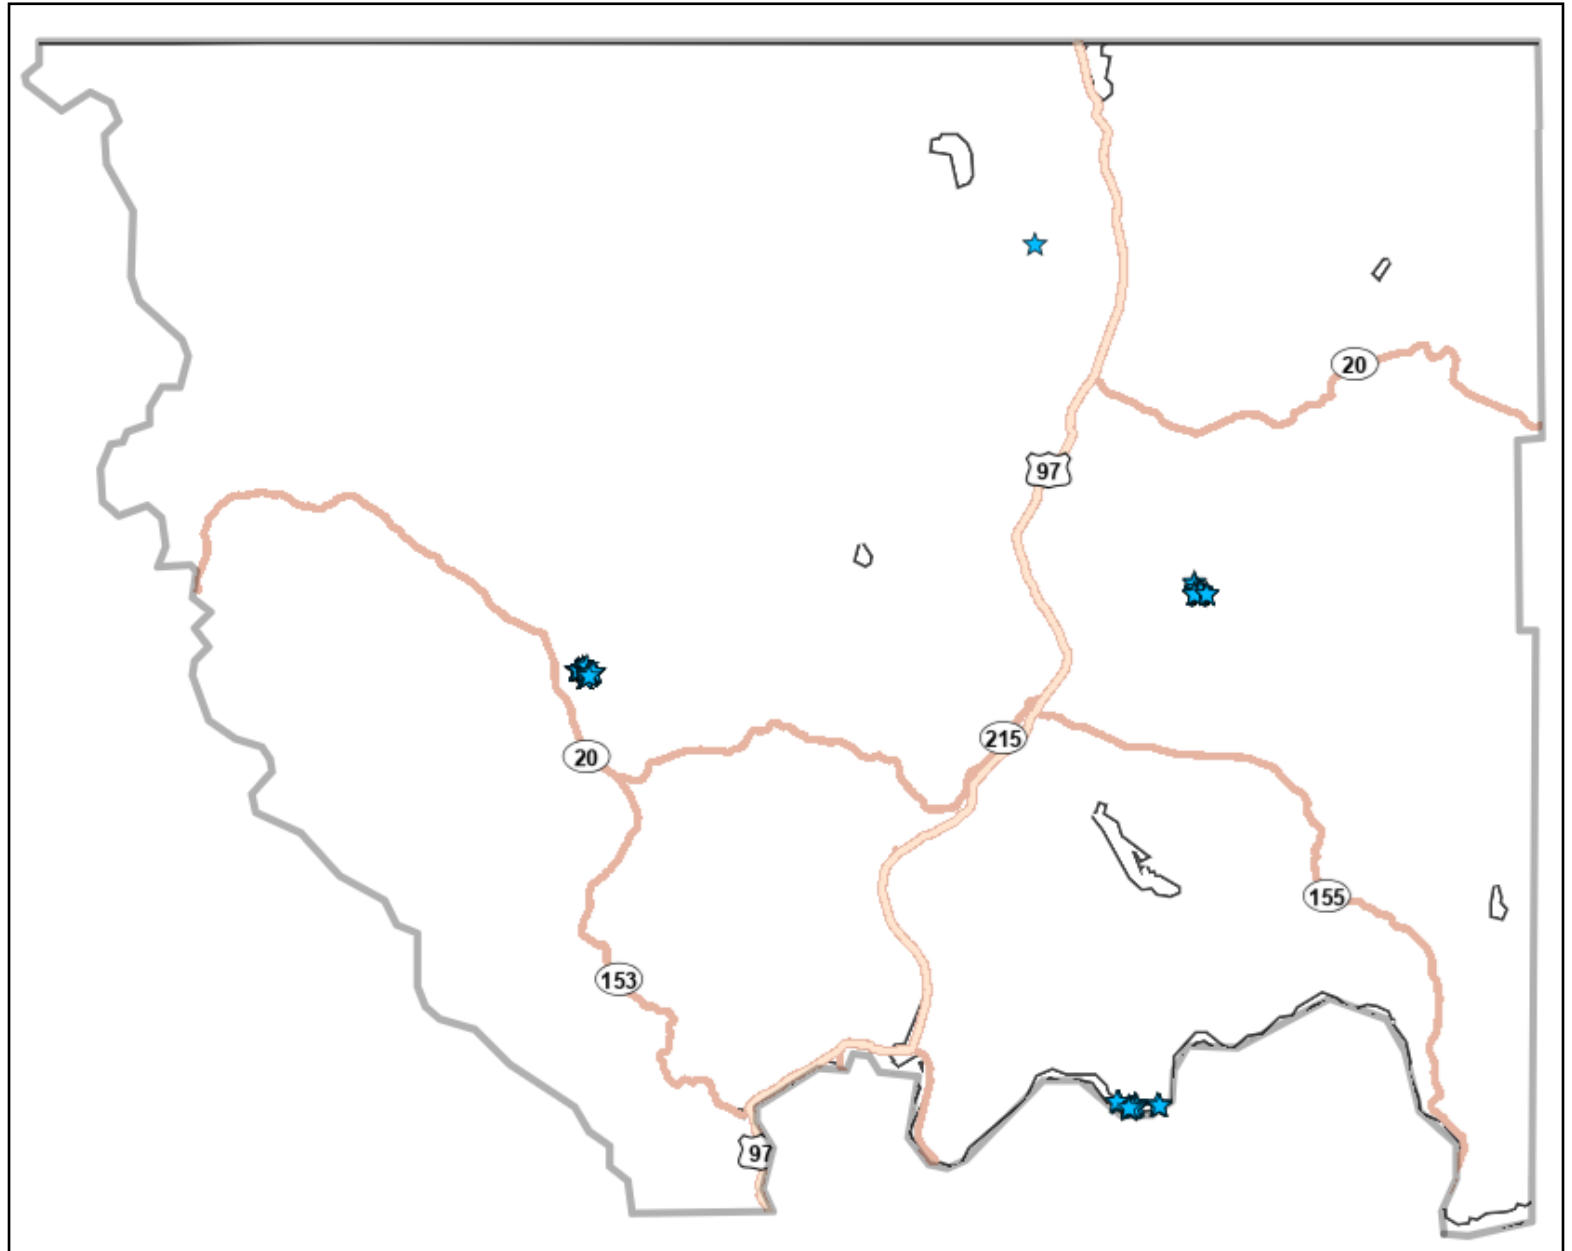

★ = Yellow  
Starthistle sites  
found in past  
years

## Yellow Starthistle Distribution in Okanogan County