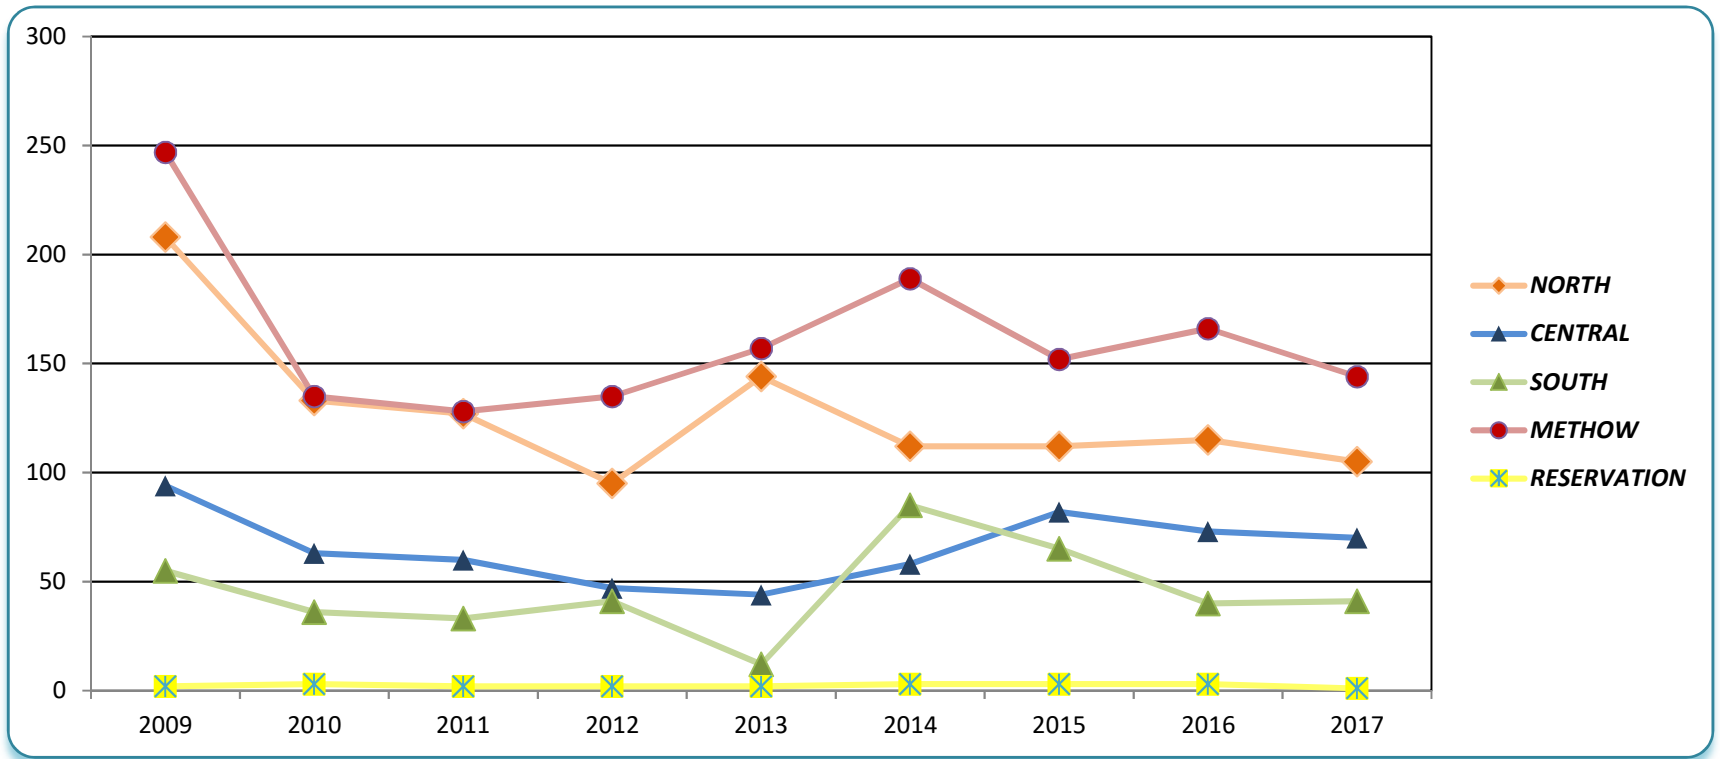

North	Central	South	Methow	Reservation
2010	208	94	55	247	2
2011	133	63	36	135	3
2012	127	60	33	128	2
2013	95	47	41	135	2
2014	144	44	12	157	2
2015	112	58	85	189	3
2016	112	82	65	152	3
2017	115	73	40	166	3
2018	105	70	41	144	1
2019	121	65	41	173	1
Totals	1272	656	449	1626	22

Okanogan County Building Dept
Dan Higbee, Building Official
123 N. 5th - Rm #115
Okanogan, WA 98840
(509) 422-7110

4025 - Total Permits Issued

10 YEAR TREND- BUILDING PERMITS IN OKANOGAN COUNTY