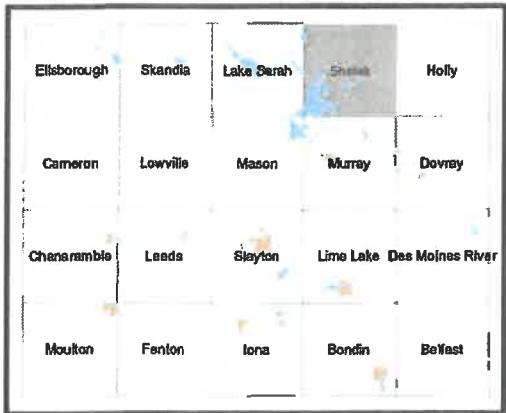

Shetek Township Residents

T-108-N R-40-W

ROADS LEGEND			
	County Road-Gravel		Township-Gravel
	County Road-Paved		Minimum Maint Road
	County State Aid-Gravel		State Highway
	County State Aid-Paved		US Highway

MURRAY TOWNSHIP