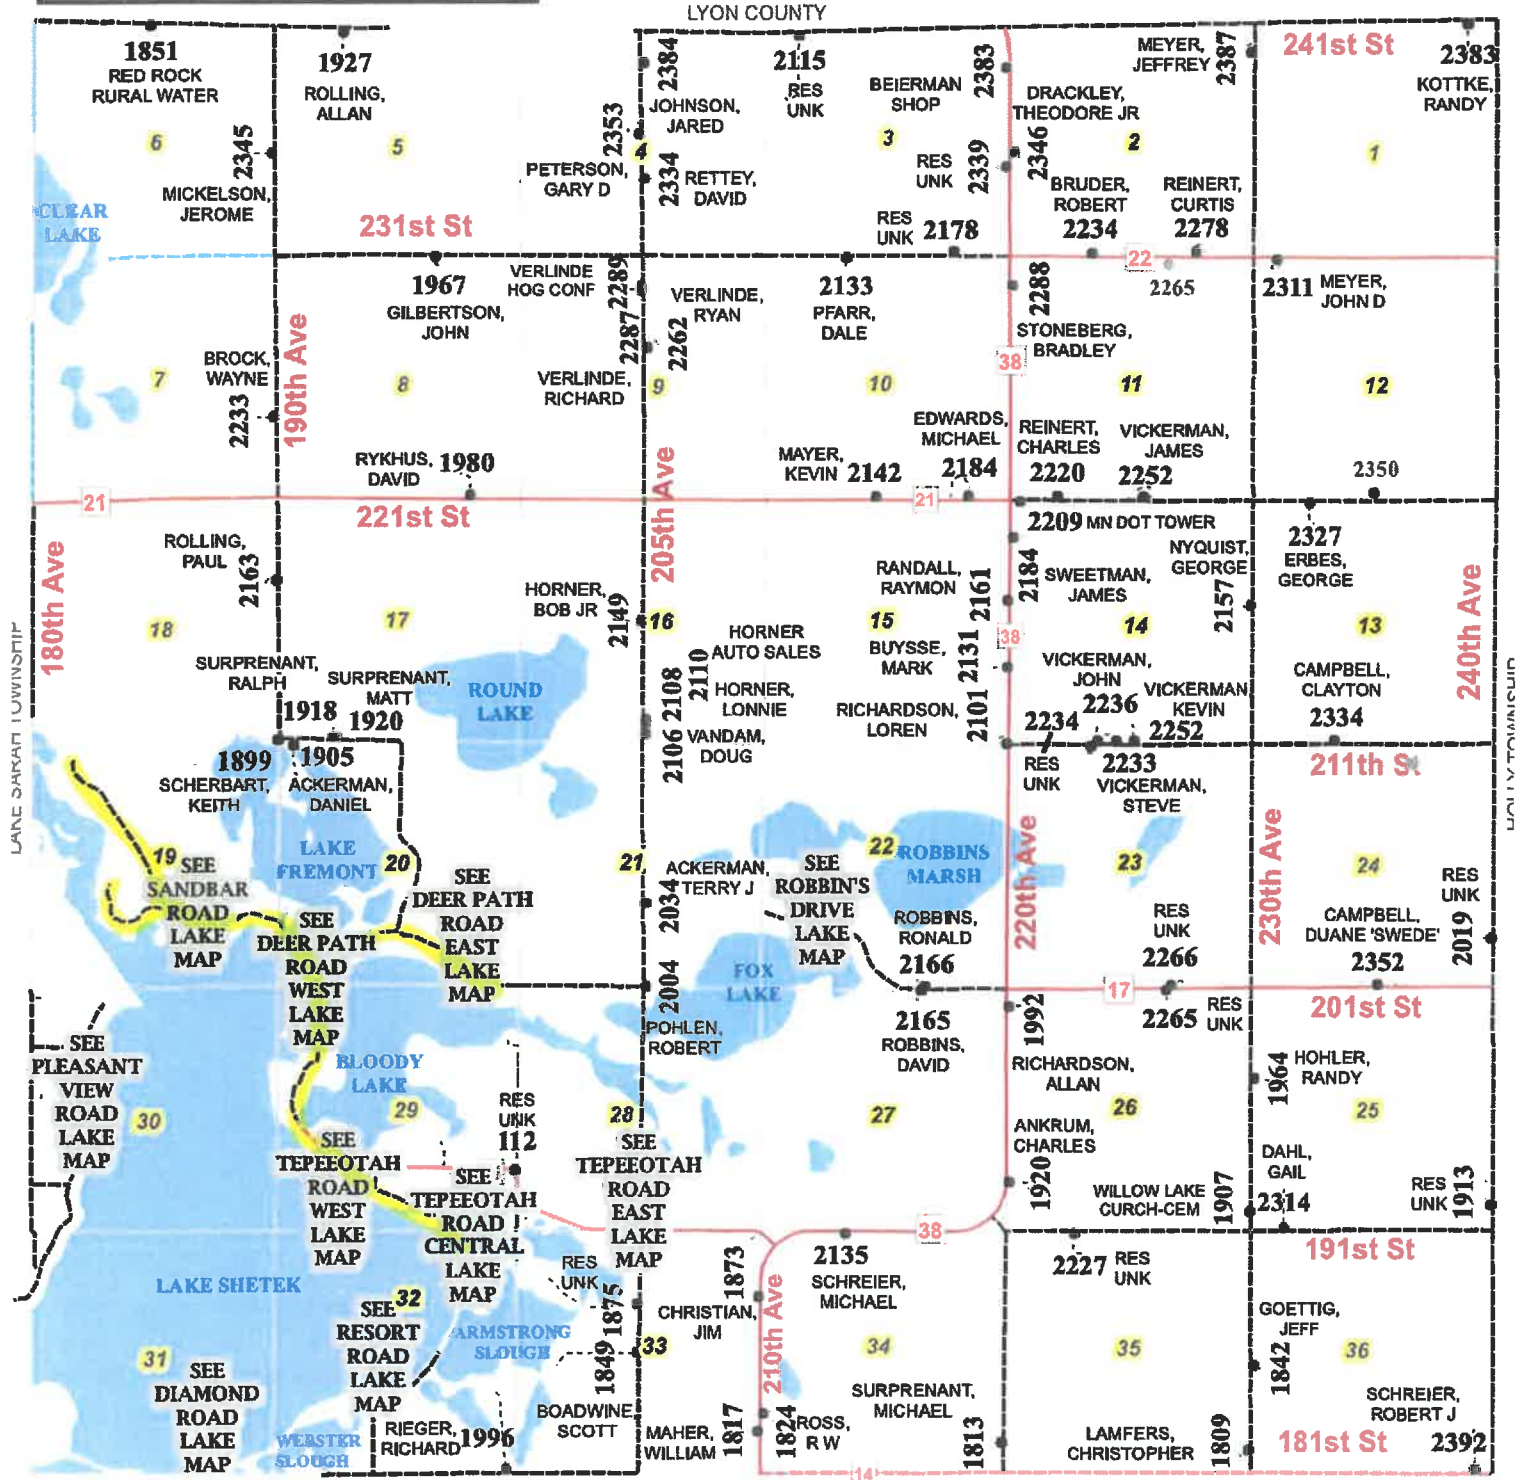

Shetek Township Residents

T-108-N R-40-W

ROADS LEGEND			
	County Road-Gravel		Township-Gravel
	County Road-Paved		Minimum Maint Road
	County State Aid-Gravel		State Highway
	County State Aid-Paved		US Highway

MURRAY TOWNSHIP