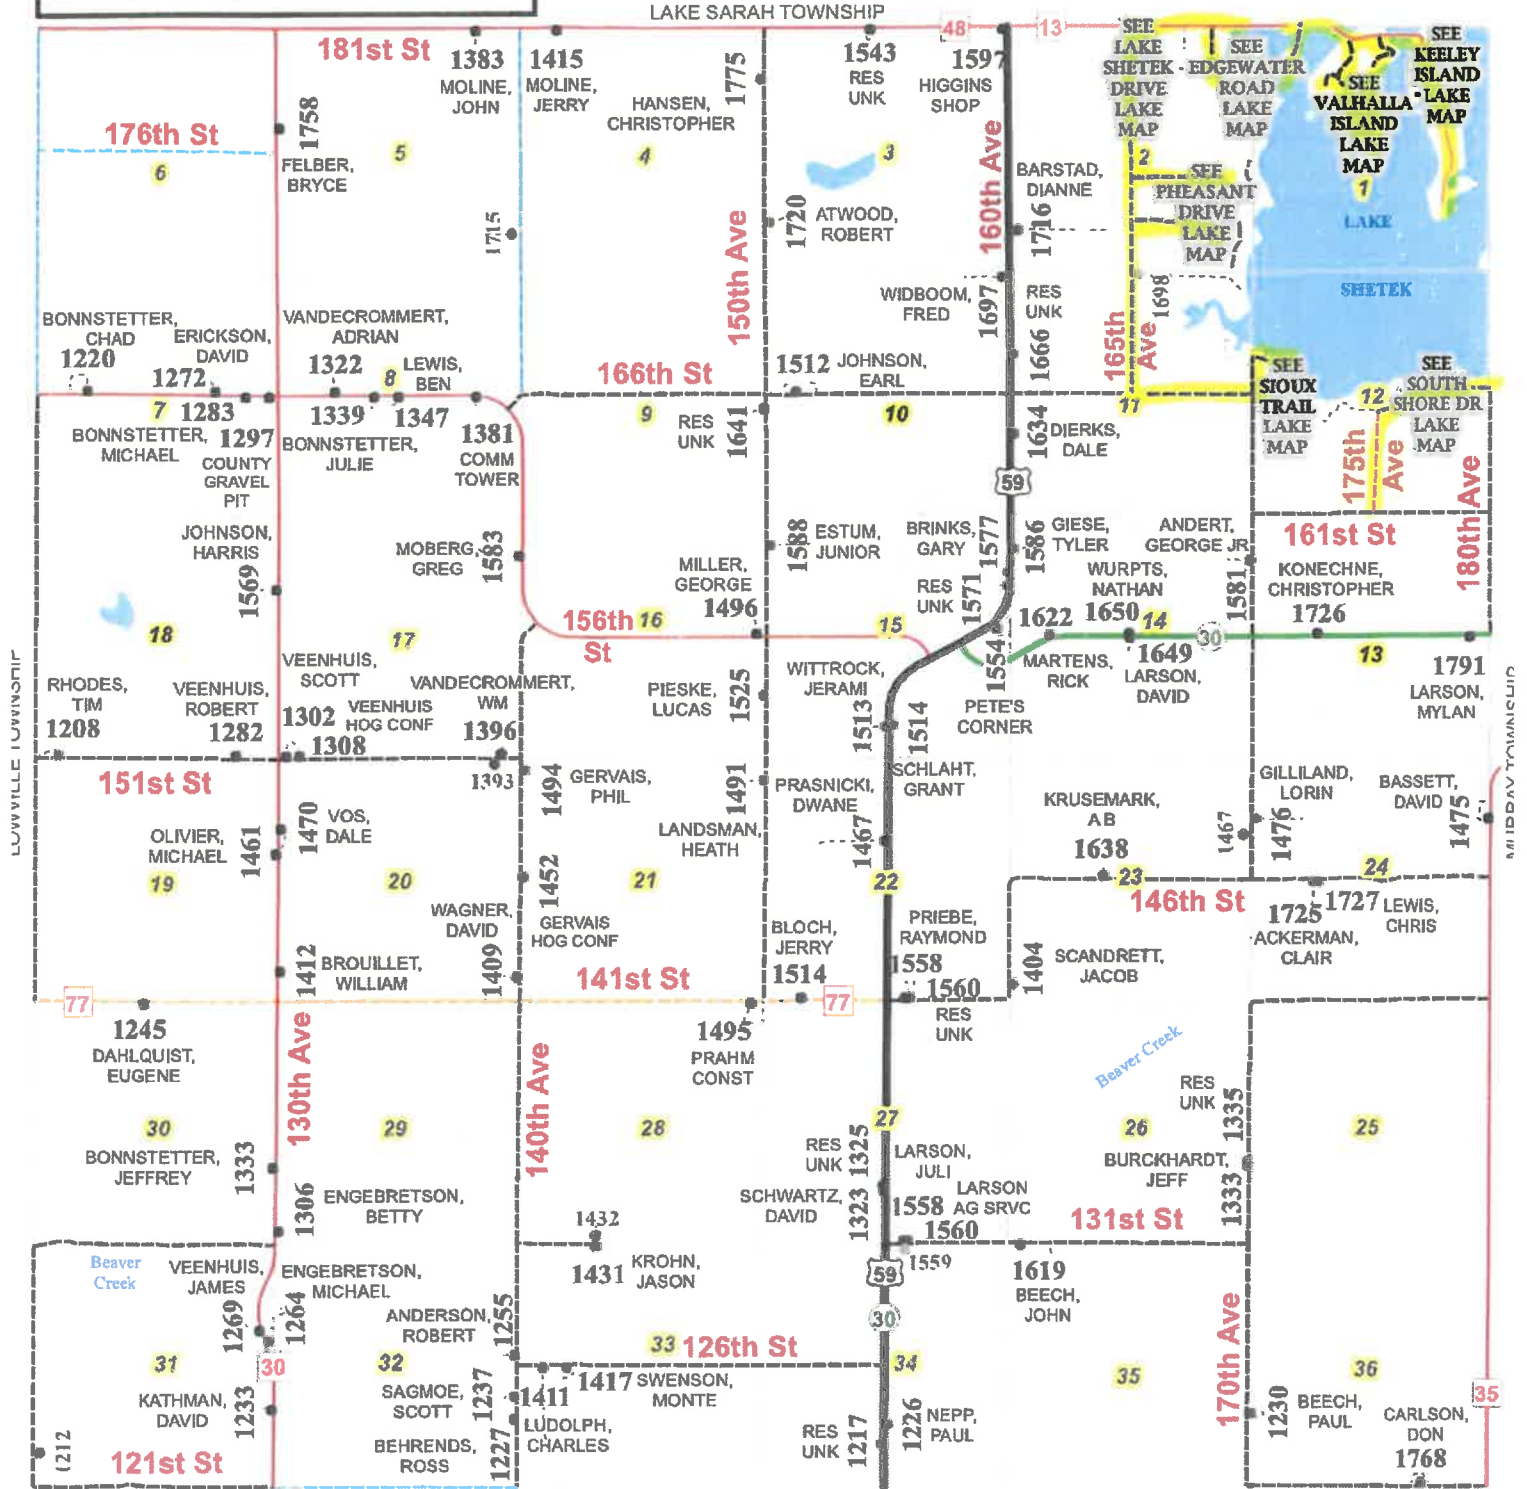

Mason Township Residents

T-107-N R-41-W

ROADS LEGEND			
	County Road-Gravel		Township-Gravel
	County Road-Paved		Minimum Maint Road
	County State Aid-Gravel		State Highway
	County State Aid-Paved		US Highway

SLAYTON TOWNSHIP