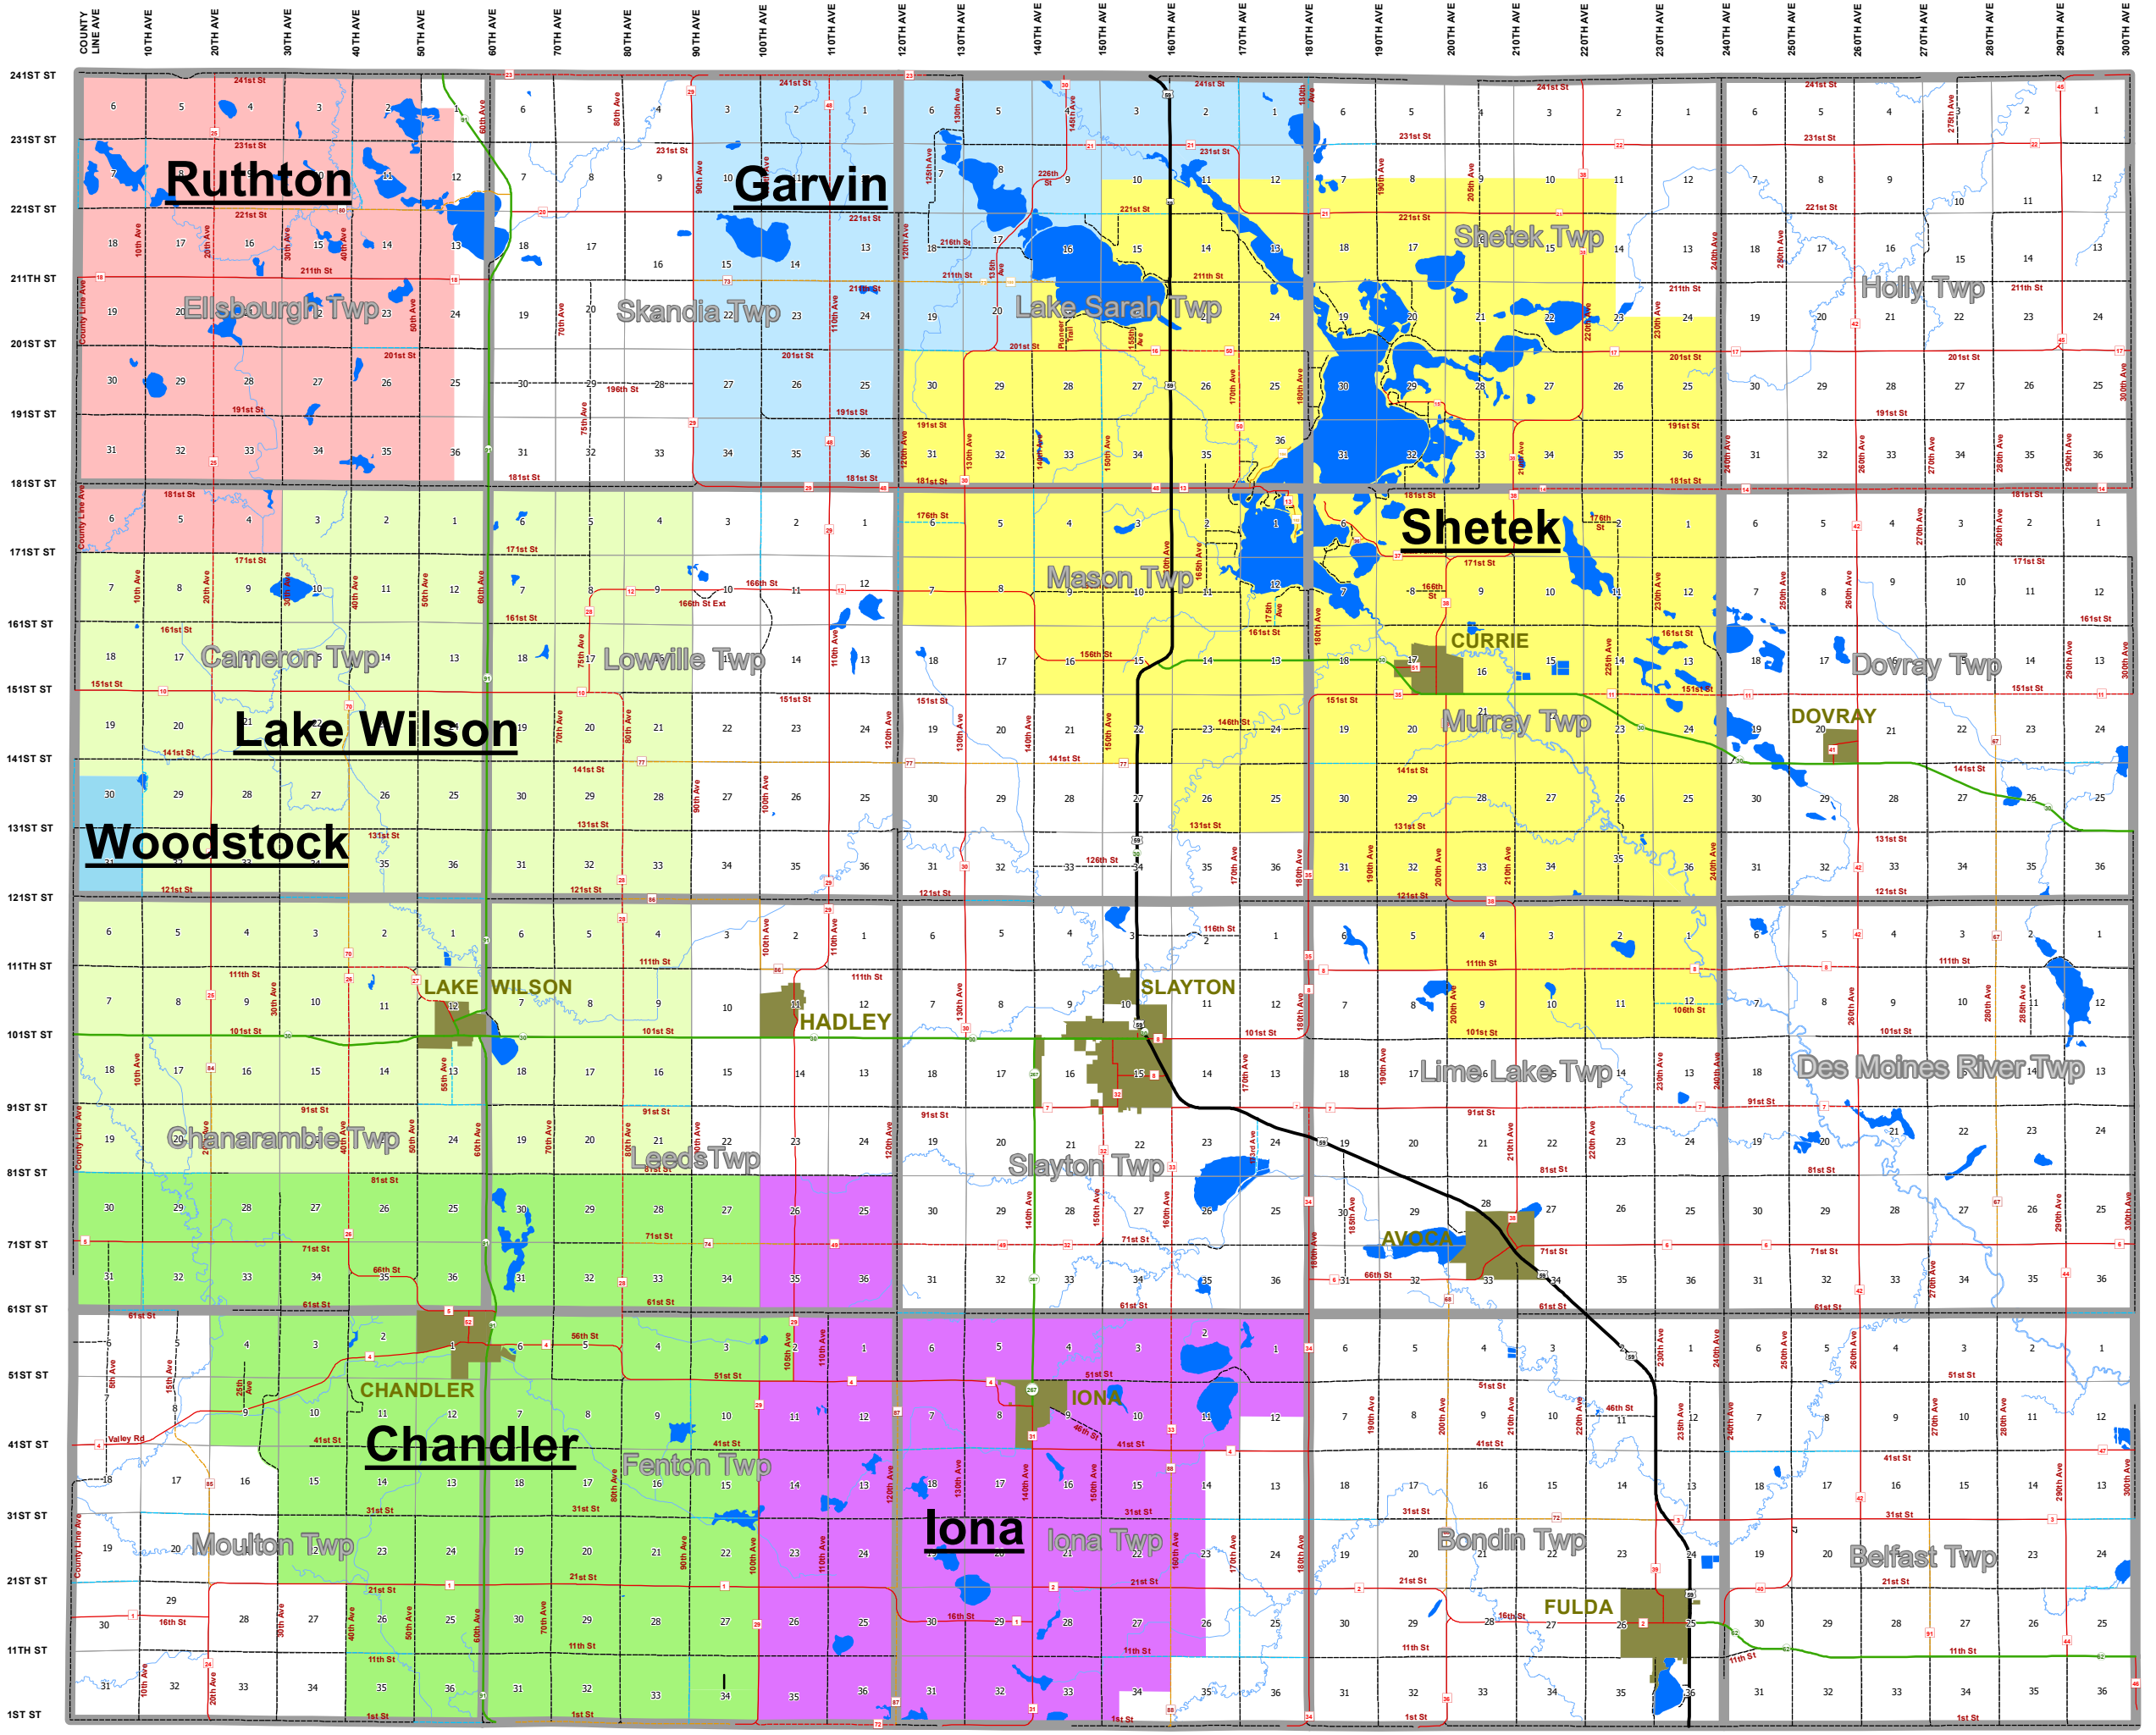

Murray County First Responder Coverage 2021

MURRAY FIRST RESPONDERS

- Chandler First Responders
- Garvin First Responders
- Iona First Responders
- Lake Wilson First Responders
- Ruthhton First Responders
- Shetek First Responders
- Woodstock First Responders

ROAD LEGEND

- County Road-Gravel
- County Road-Paved
- County State Aid-Gravel
- County State Aid-Paved
- Township-Gravel
- MM
- State Highway
- US Highway

Murray County Minnesota

Source: Murray County GIS Data
 Prepared By: Murray County Emergency Management
 and GIS Department - 2021
 Displayed Using: Murray County Coordinate System