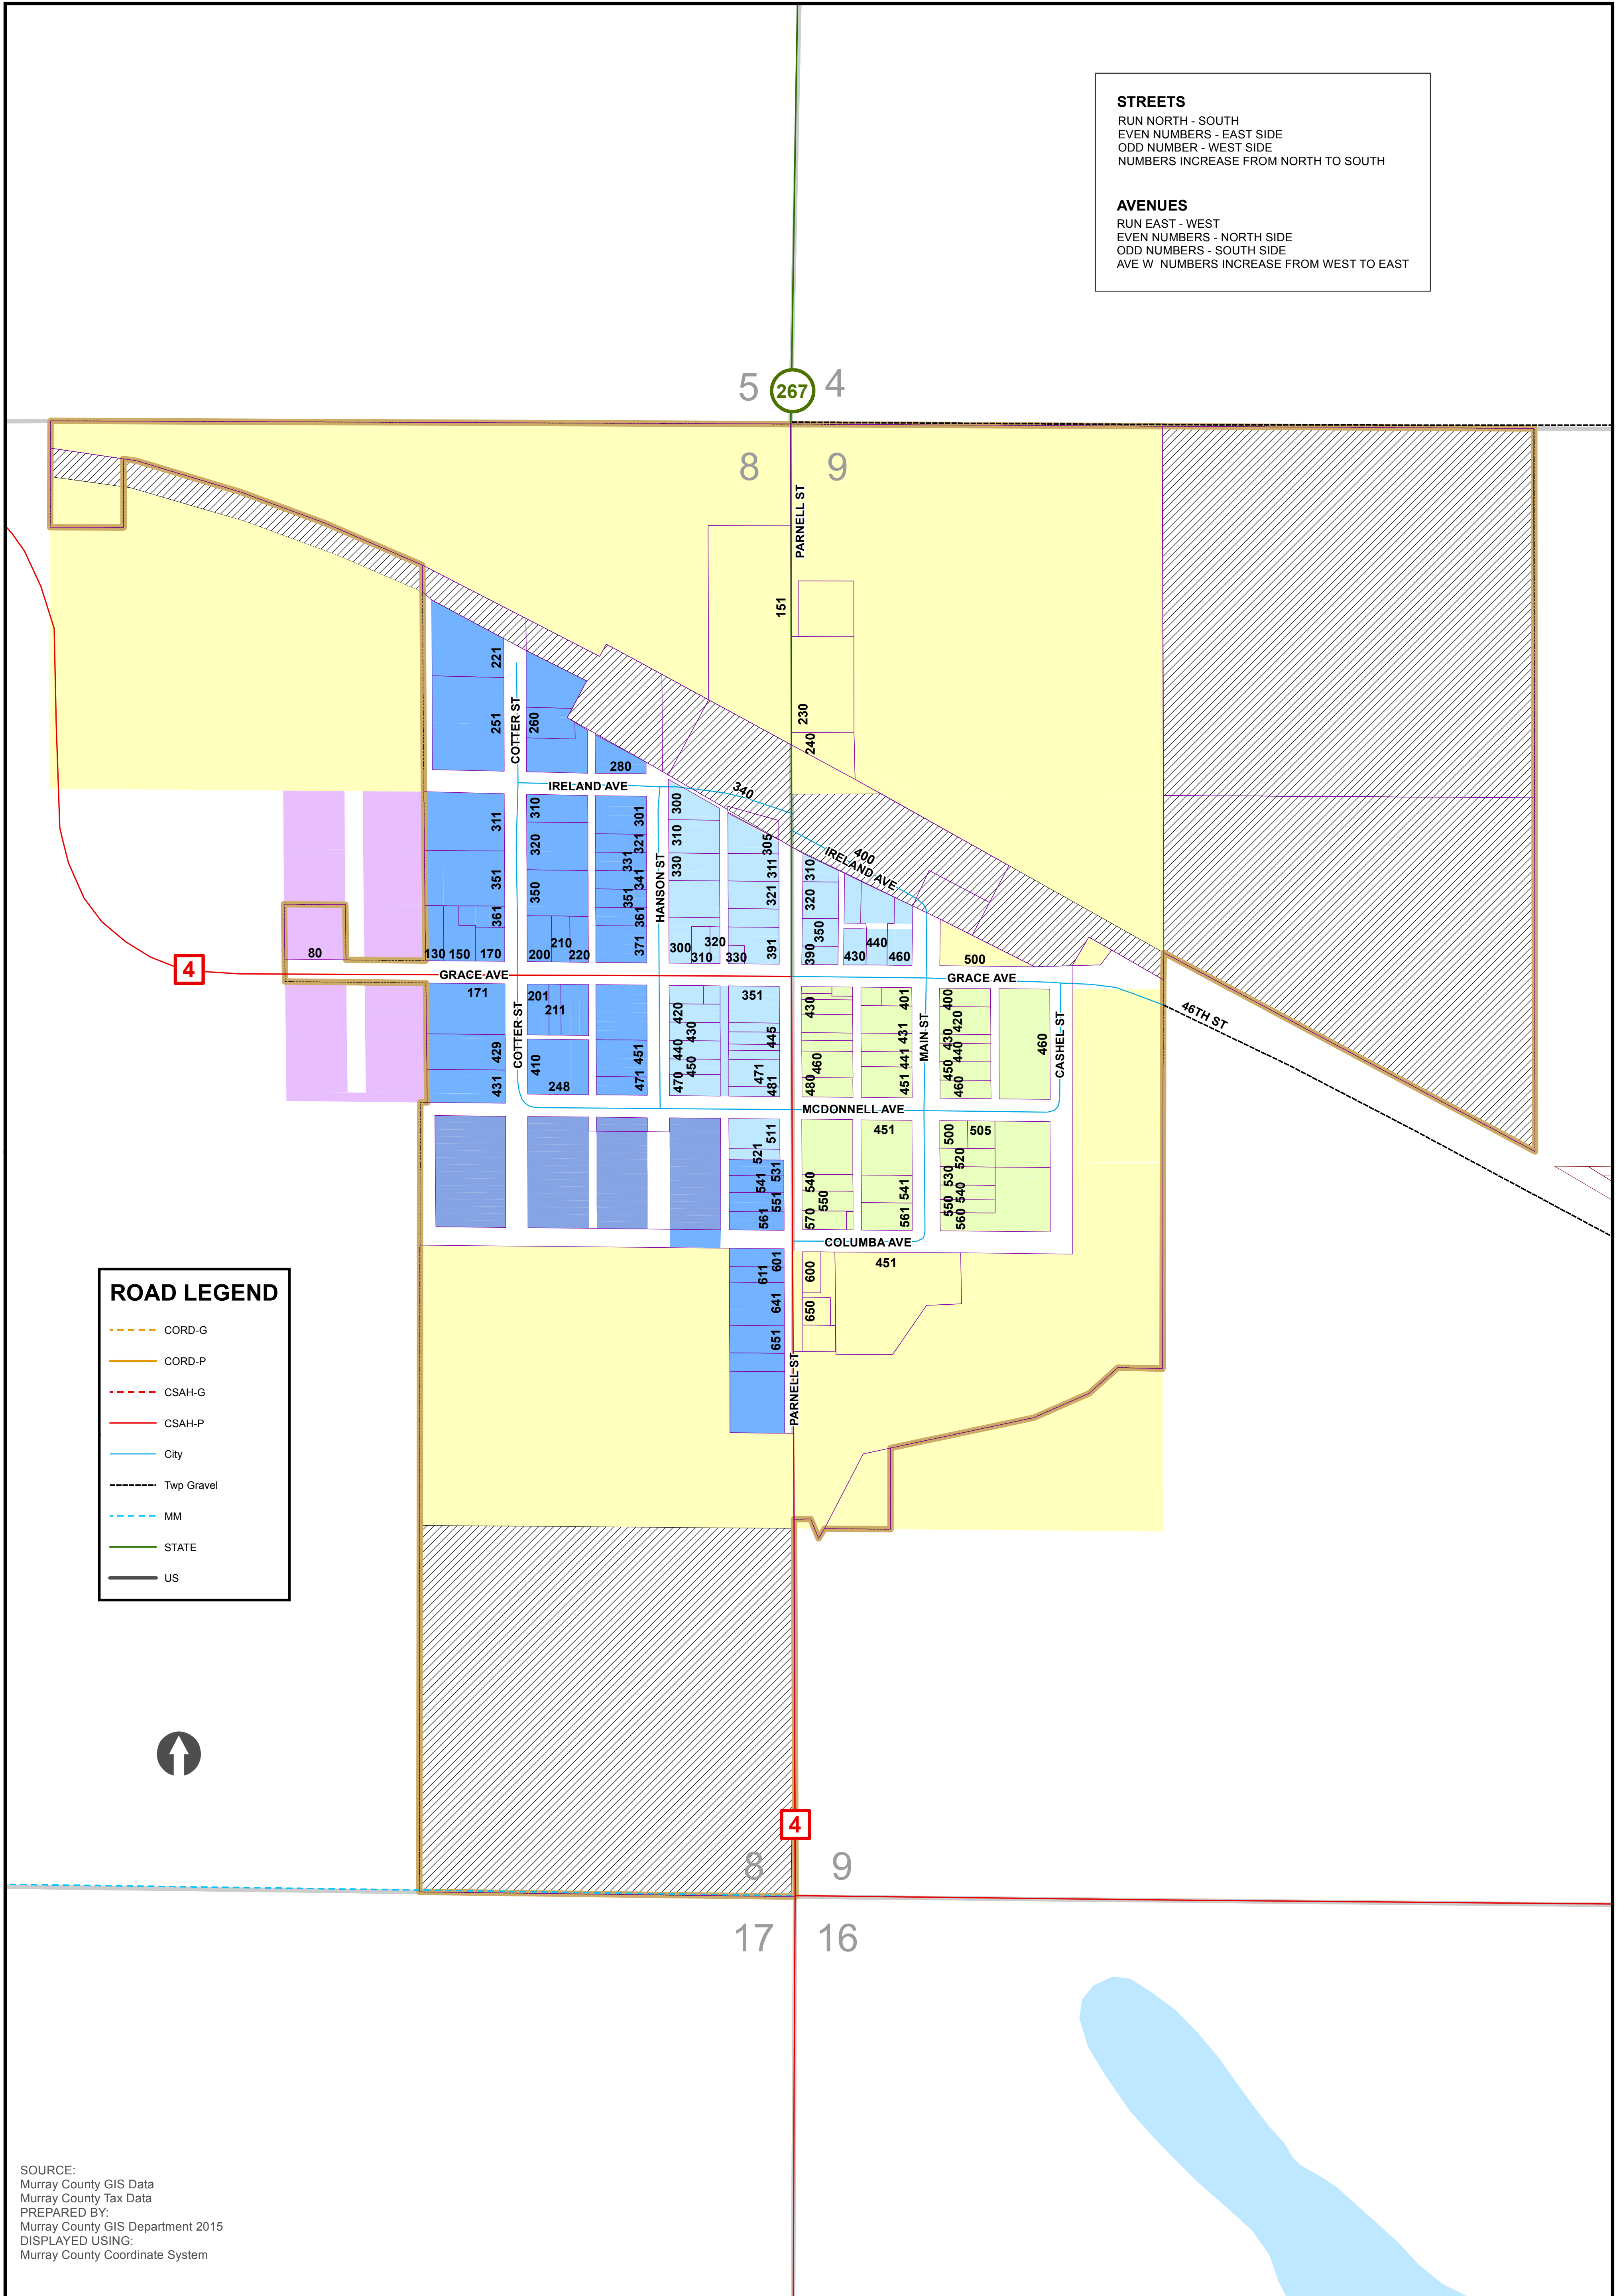

# CITY OF IONA

## ROADS - ADDRESSES

## IONA TOWNSHIP (T 105 - R 41) SECTIONS 8, 9

**STREETS**  
 RUN NORTH - SOUTH  
 EVEN NUMBERS - EAST SIDE  
 ODD NUMBER - WEST SIDE  
 NUMBERS INCREASE FROM NORTH TO SOUTH

**AVENUES**  
 RUN EAST - WEST  
 EVEN NUMBERS - NORTH SIDE  
 ODD NUMBERS - SOUTH SIDE  
 AVE W NUMBERS INCREASE FROM WEST TO EAST

**ROAD LEGEND**

- CORD-G
- CORD-P
- CSAH-G
- CSAH-P
- City
- Twp Gravel
- MM
- STATE
- US

SOURCE:  
 Murray County GIS Data  
 Murray County Tax Data  
 PREPARED BY:  
 Murray County GIS Department 2015  
 DISPLAYED USING:  
 Murray County Coordinate System