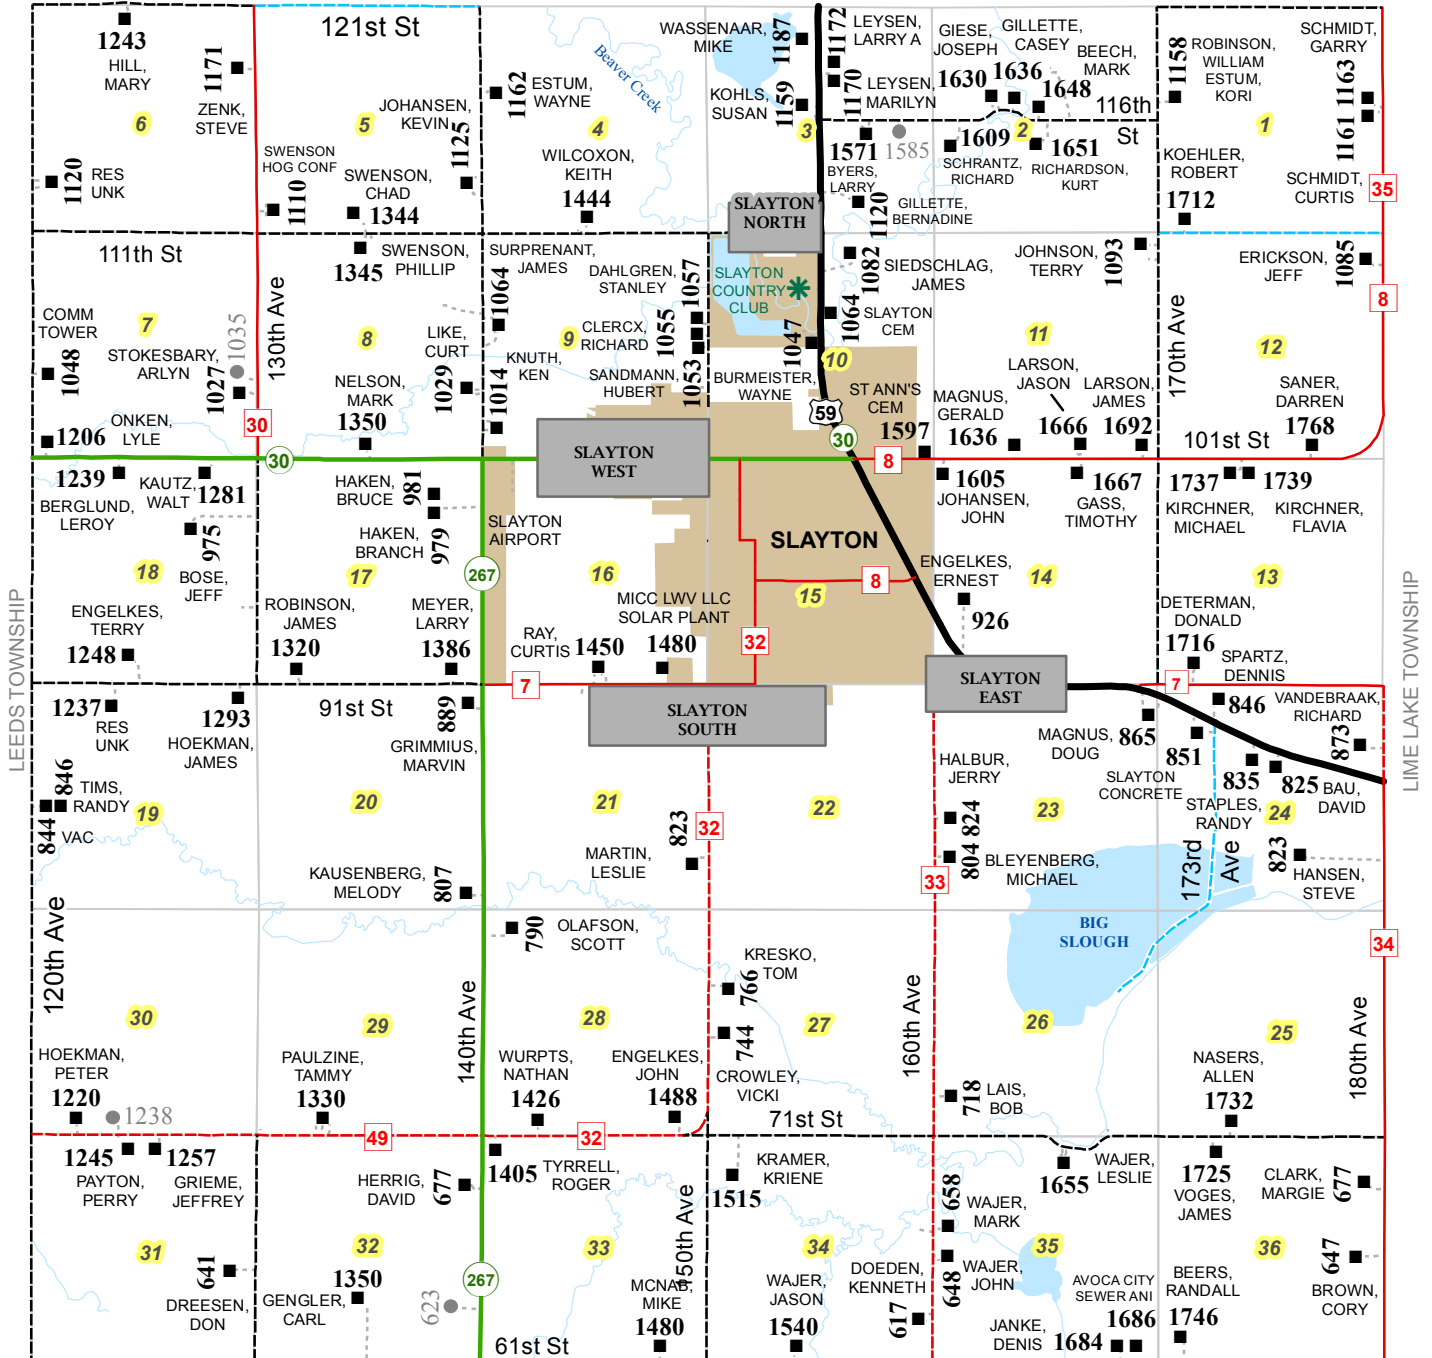

Slayton Township Residents

T-106-N R-41-W

ROADS LEGEND			
	County Road-Gravel		Township-Gravel
	County Road-Paved		Minimum Maint Road
	County State Aid-Gravel		State Highway
	County State Aid-Paved		US Highway

MASON TOWNSHIP

IONA TOWNSHIP