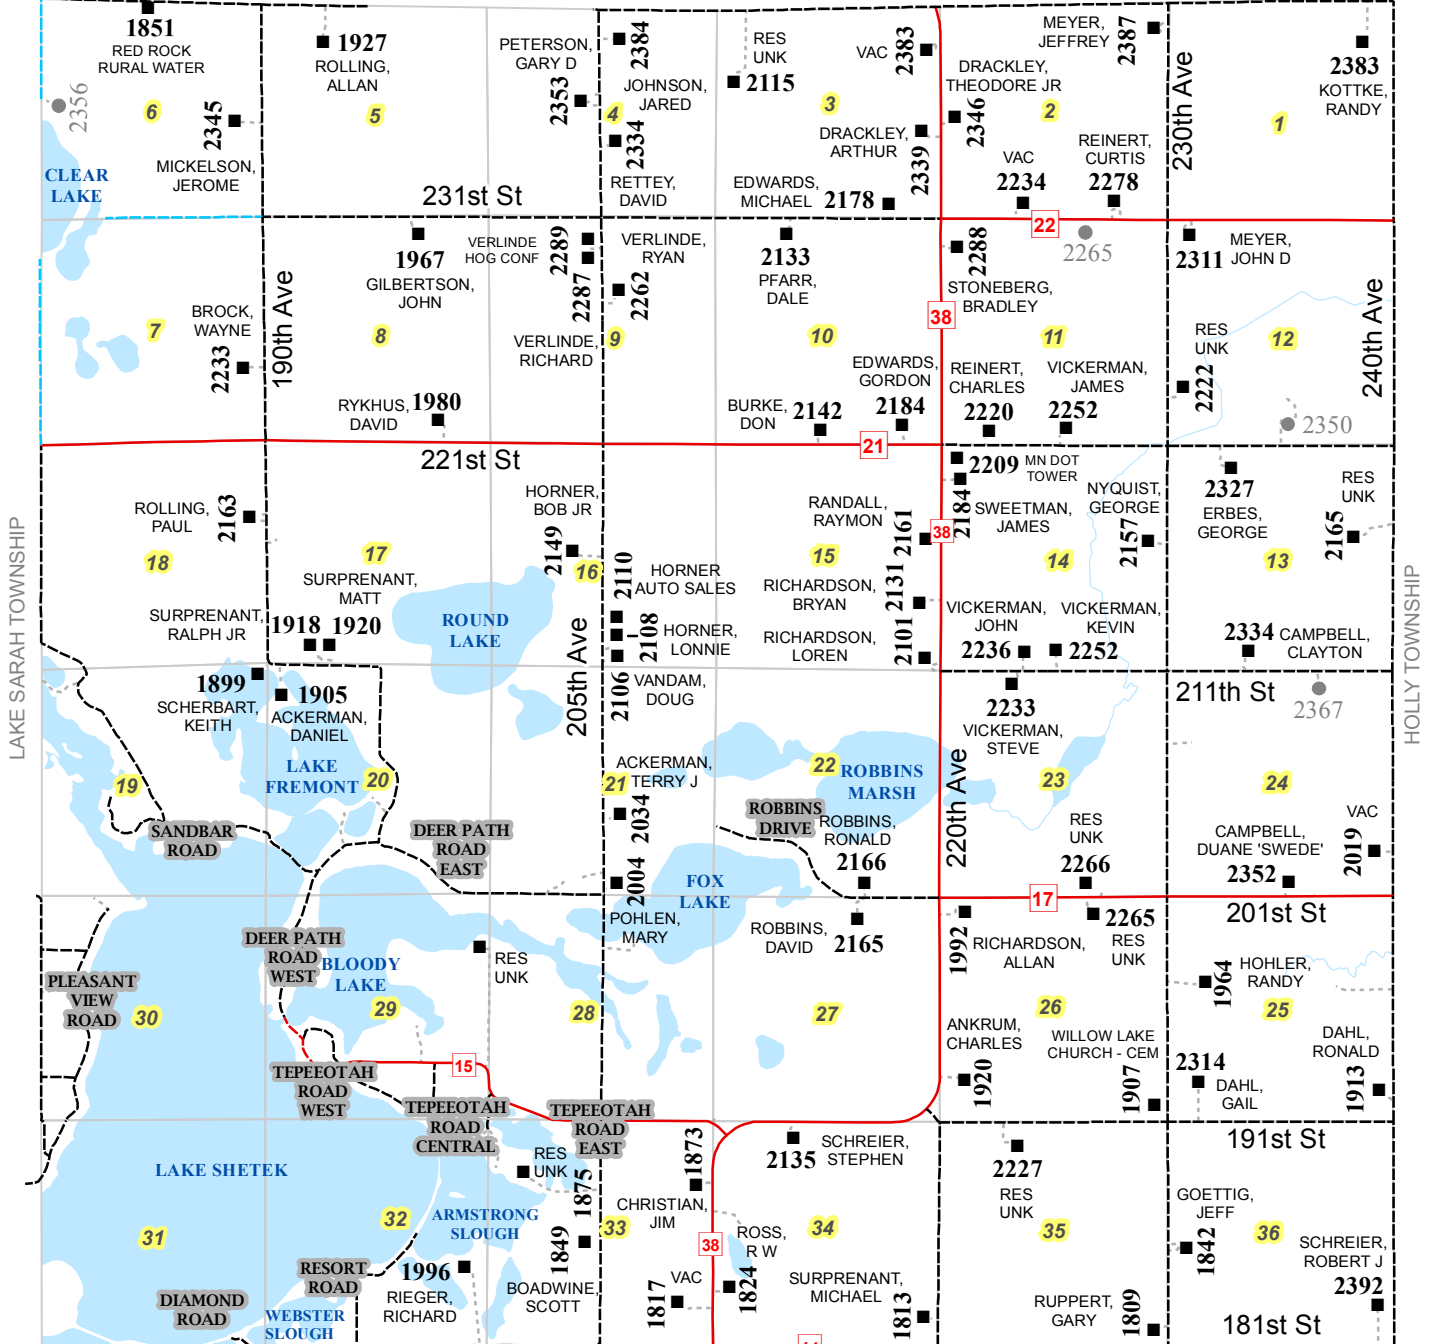

Shetek Township Residents

T-108-N R-40-W

ROADS LEGEND			
	County Road-Gravel		Township-Gravel
	County Road-Paved		Minimum Maint Road
	County State Aid-Gravel		State Highway
	County State Aid-Paved		US Highway

LYON COUNTY

MURRAY TOWNSHIP