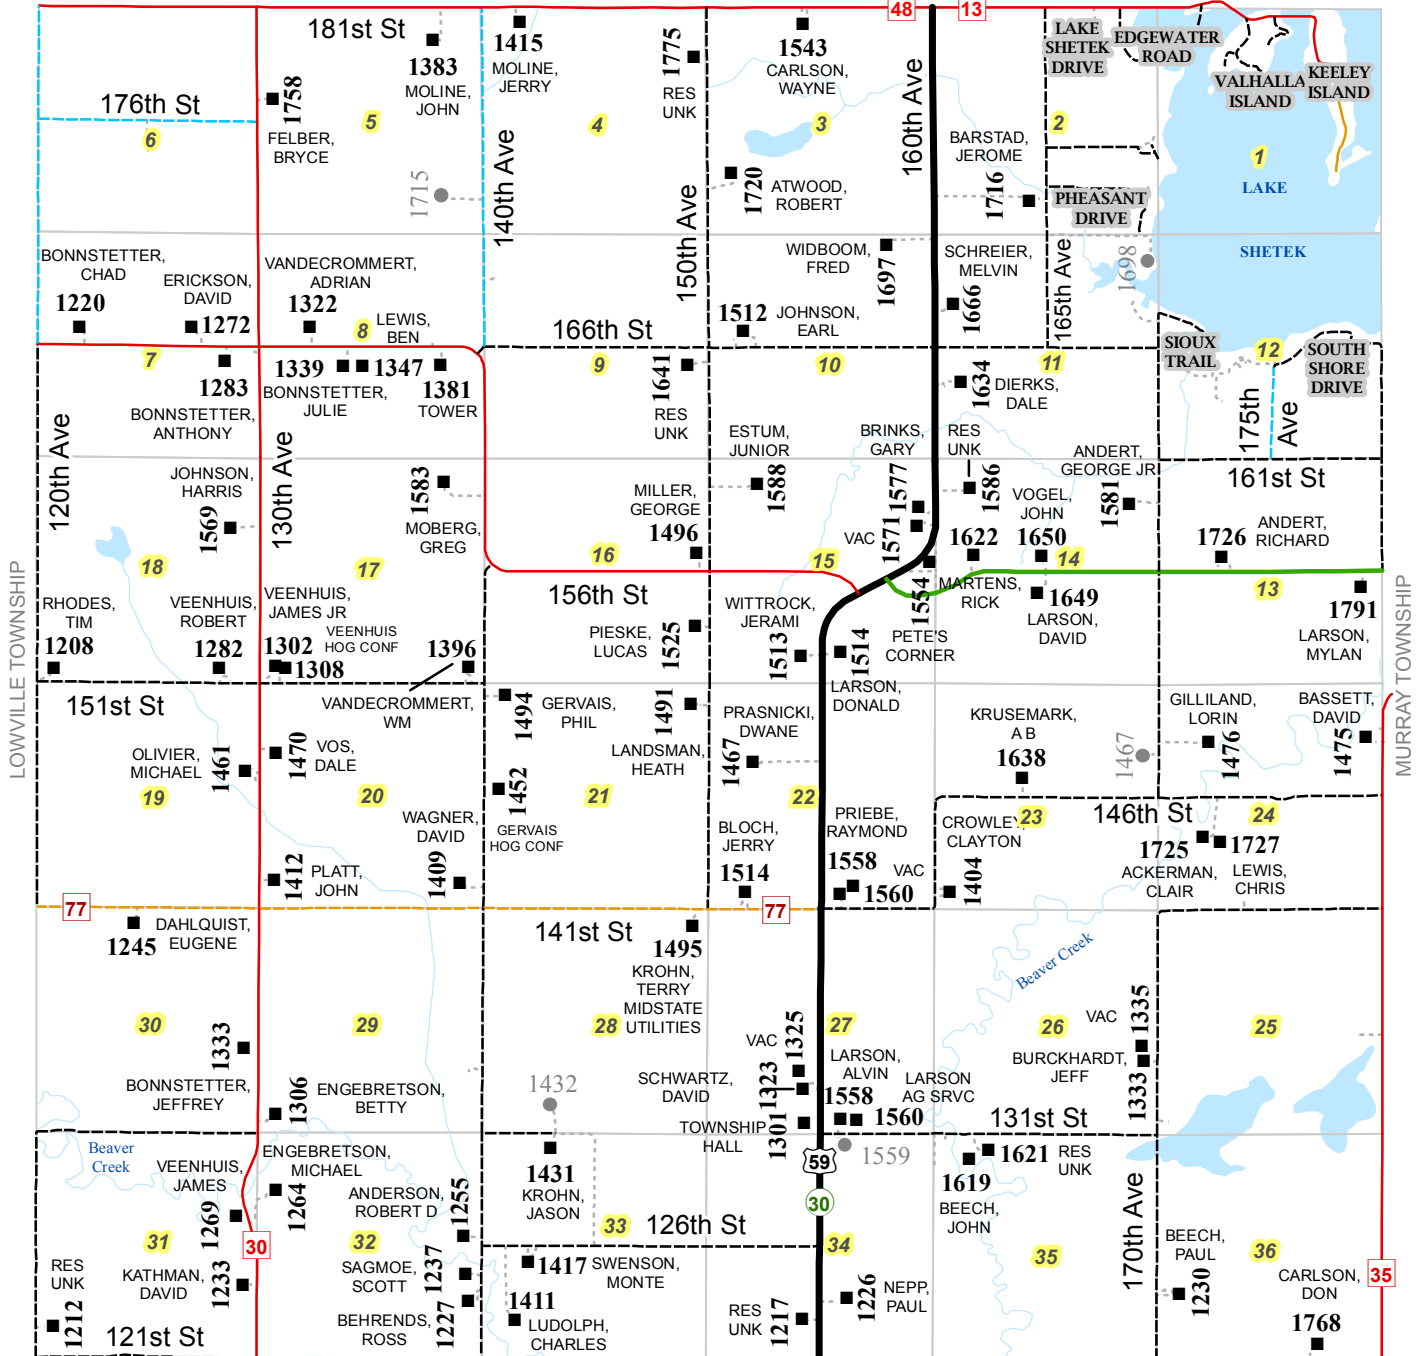

# Mason Township Residents

T-107-N R-41-W

LAKE SARAH TOWNSHIP

SLAYTON TOWNSHIP