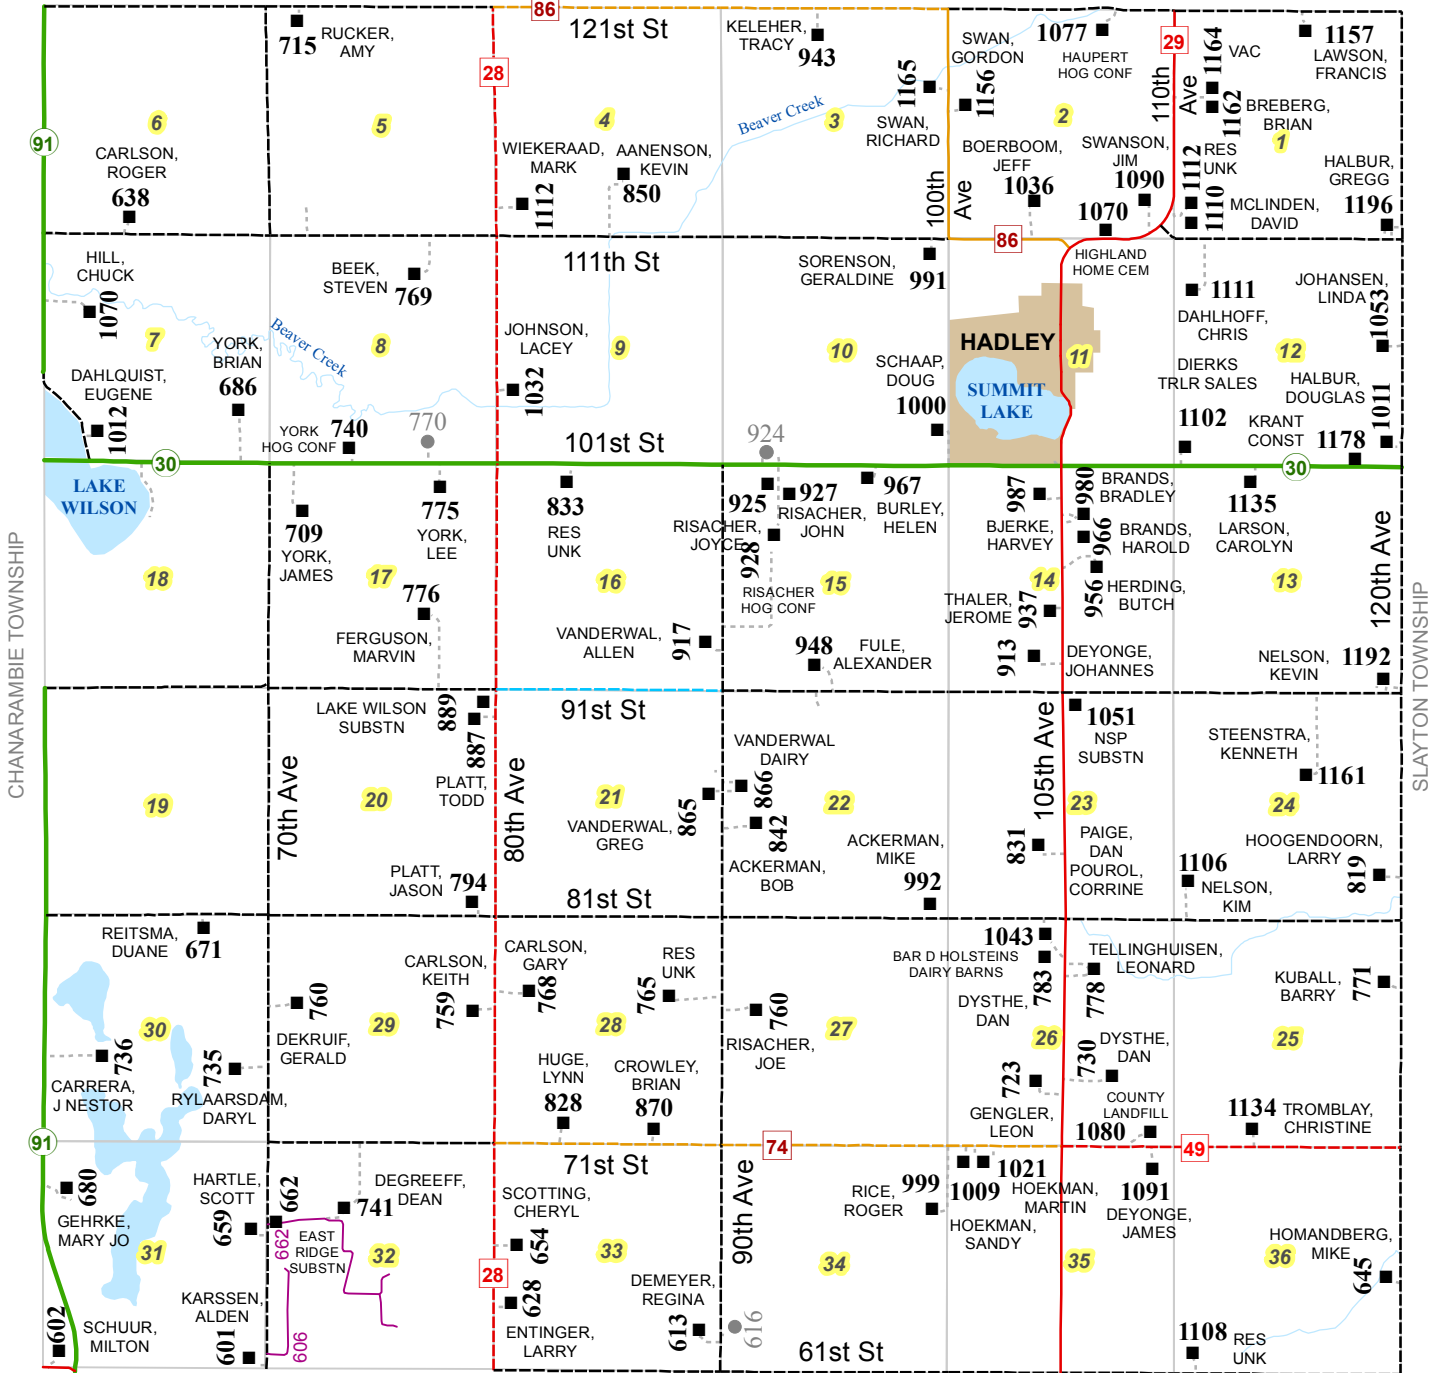

Leeds Township Residents

T-106-N R-42-W

ROADS LEGEND			
	County Road-Gravel		Township-Gravel
	County Road-Paved		Minimum Maint Road
	County State Aid-Gravel		State Highway
	County State Aid-Paved		US Highway

LOWVILLE TOWNSHIP

FENTON TOWNSHIP