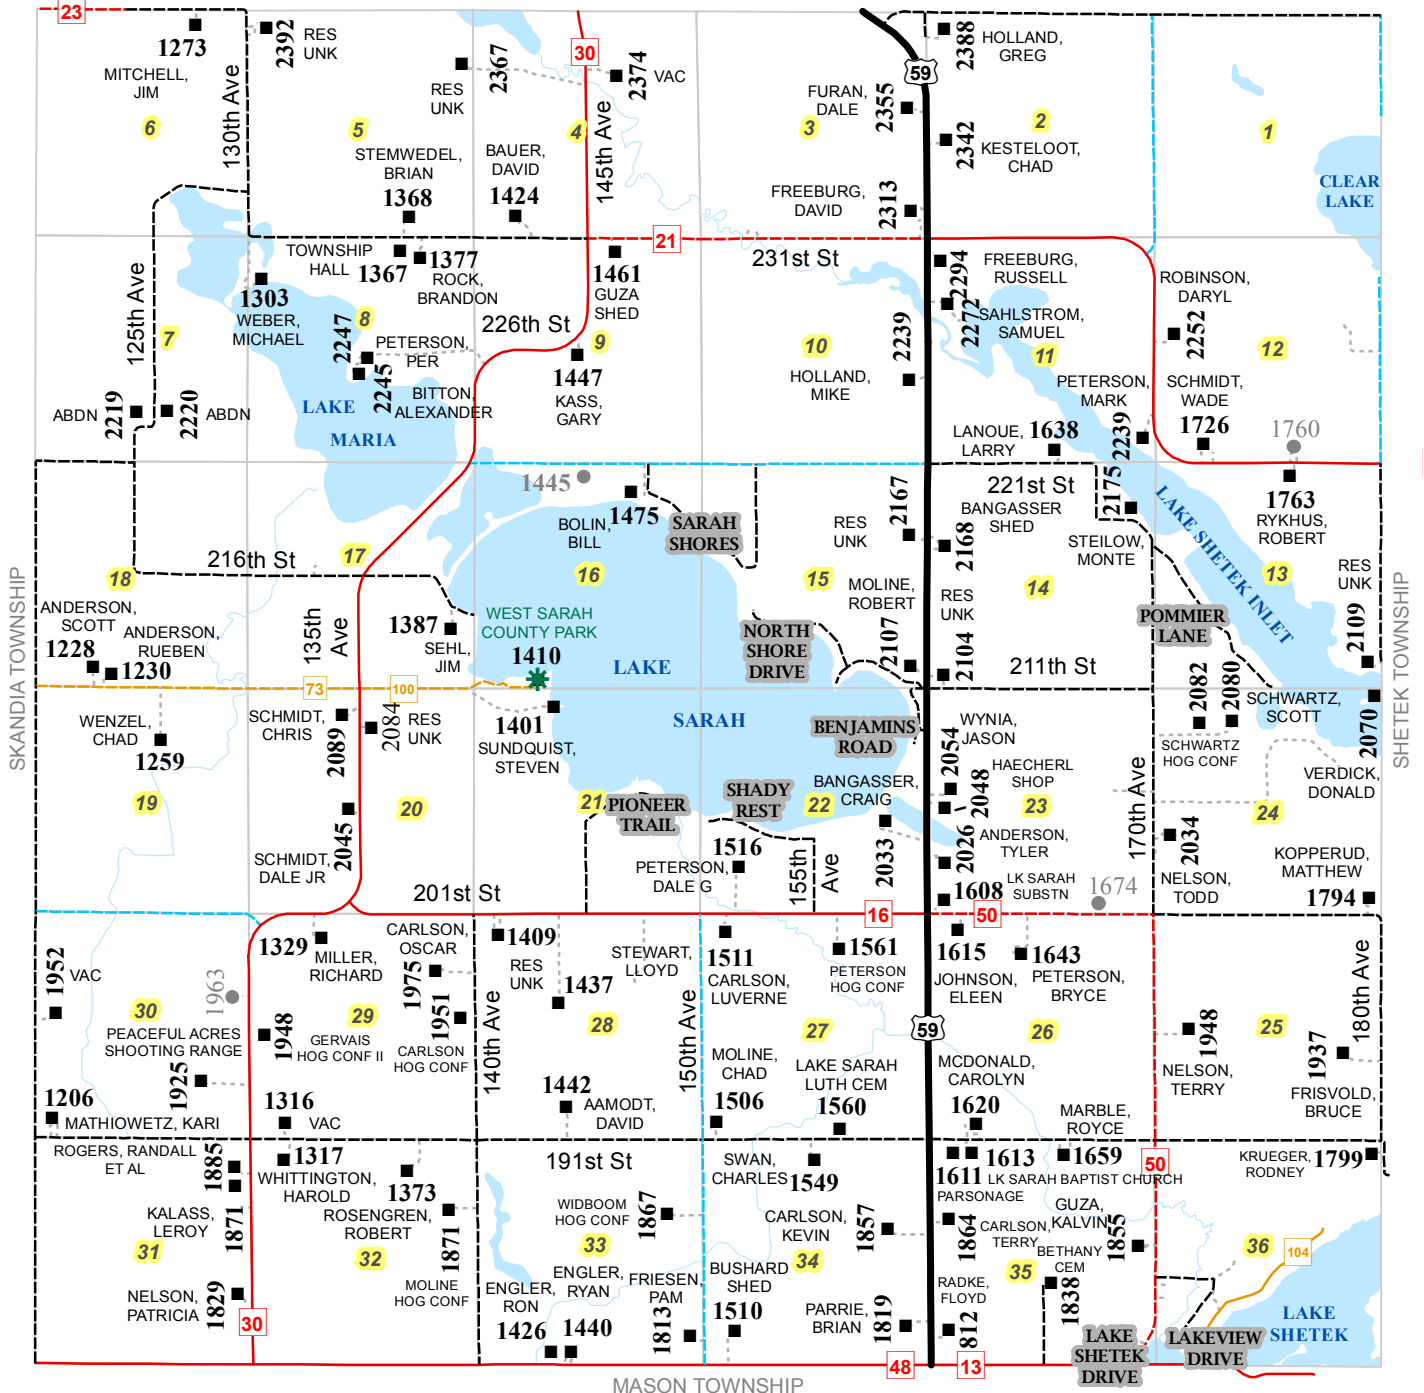

Lake Sarah Township Residents

T108-N R-41-W

LYON COUNTY

MASON TOWNSHIP