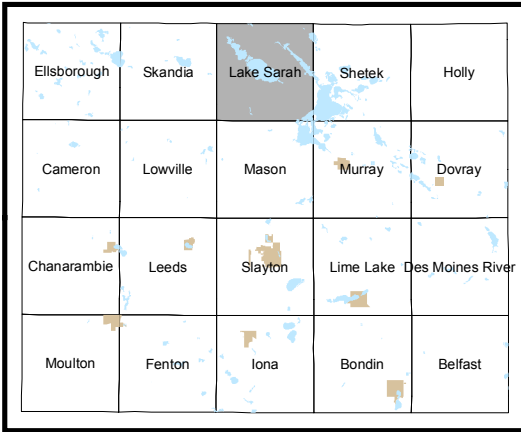

Lake Sarah Township Residents

T108-N R-41-W

LYON COUNTY

MASON TOWNSHIP