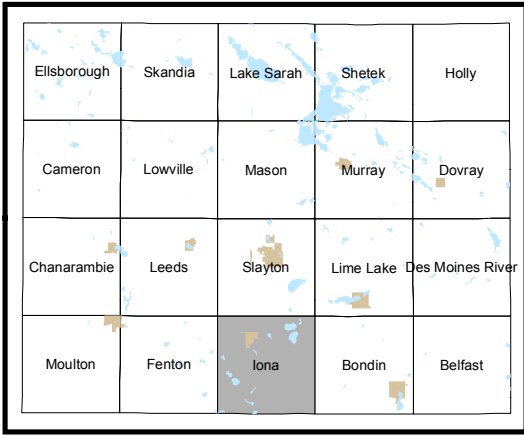

Iona Township Residents

T-105-N R-41-W

ROADS LEGEND			
	County Road-Gravel		Township-Gravel
	County Road-Paved		Minimum Maint Road
	County State Aid-Gravel		State Highway
	County State Aid-Paved		US Highway

SLAYTON TOWNSHIP

NOBLES COUNTY