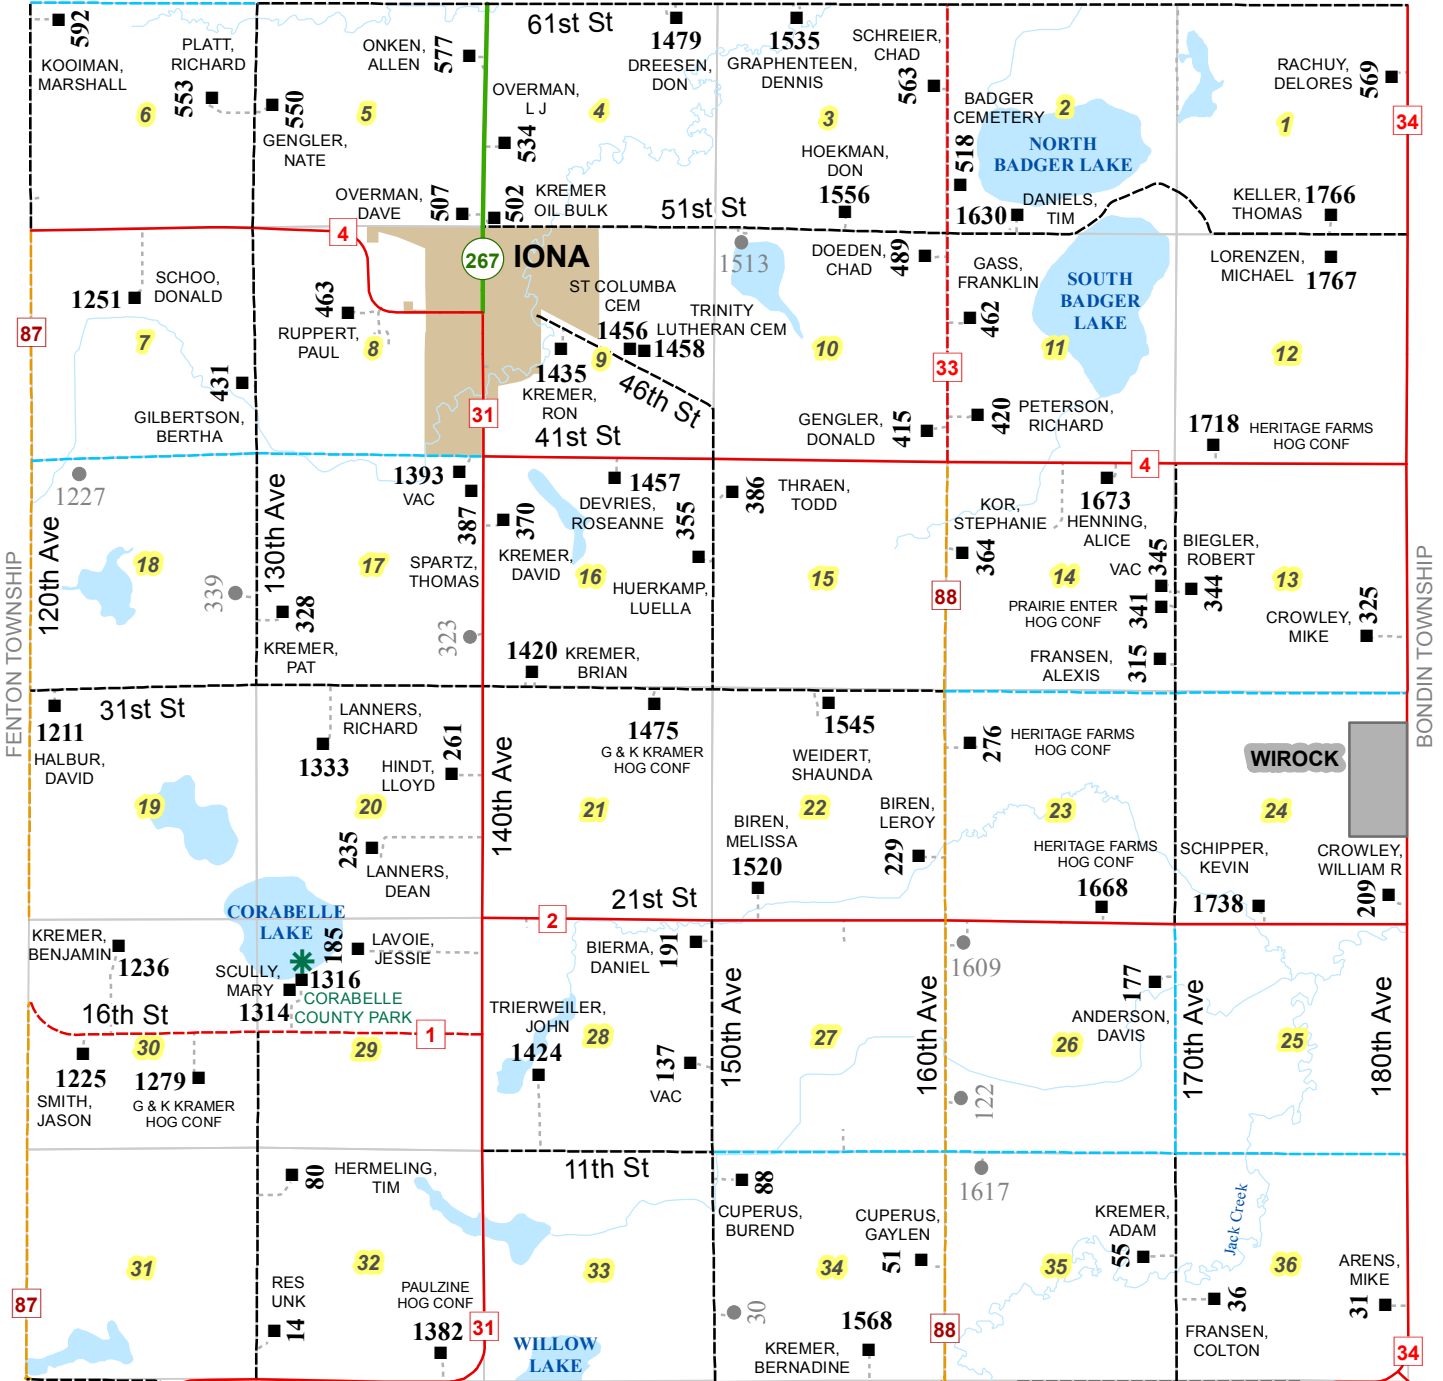

Iona Township Residents

T-105-N R-41-W

ROADS LEGEND			
	County Road-Gravel		Township-Gravel
	County Road-Paved		Minimum Maint Road
	County State Aid-Gravel		State Highway
	County State Aid-Paved		US Highway

SLAYTON TOWNSHIP

NOBLES COUNTY