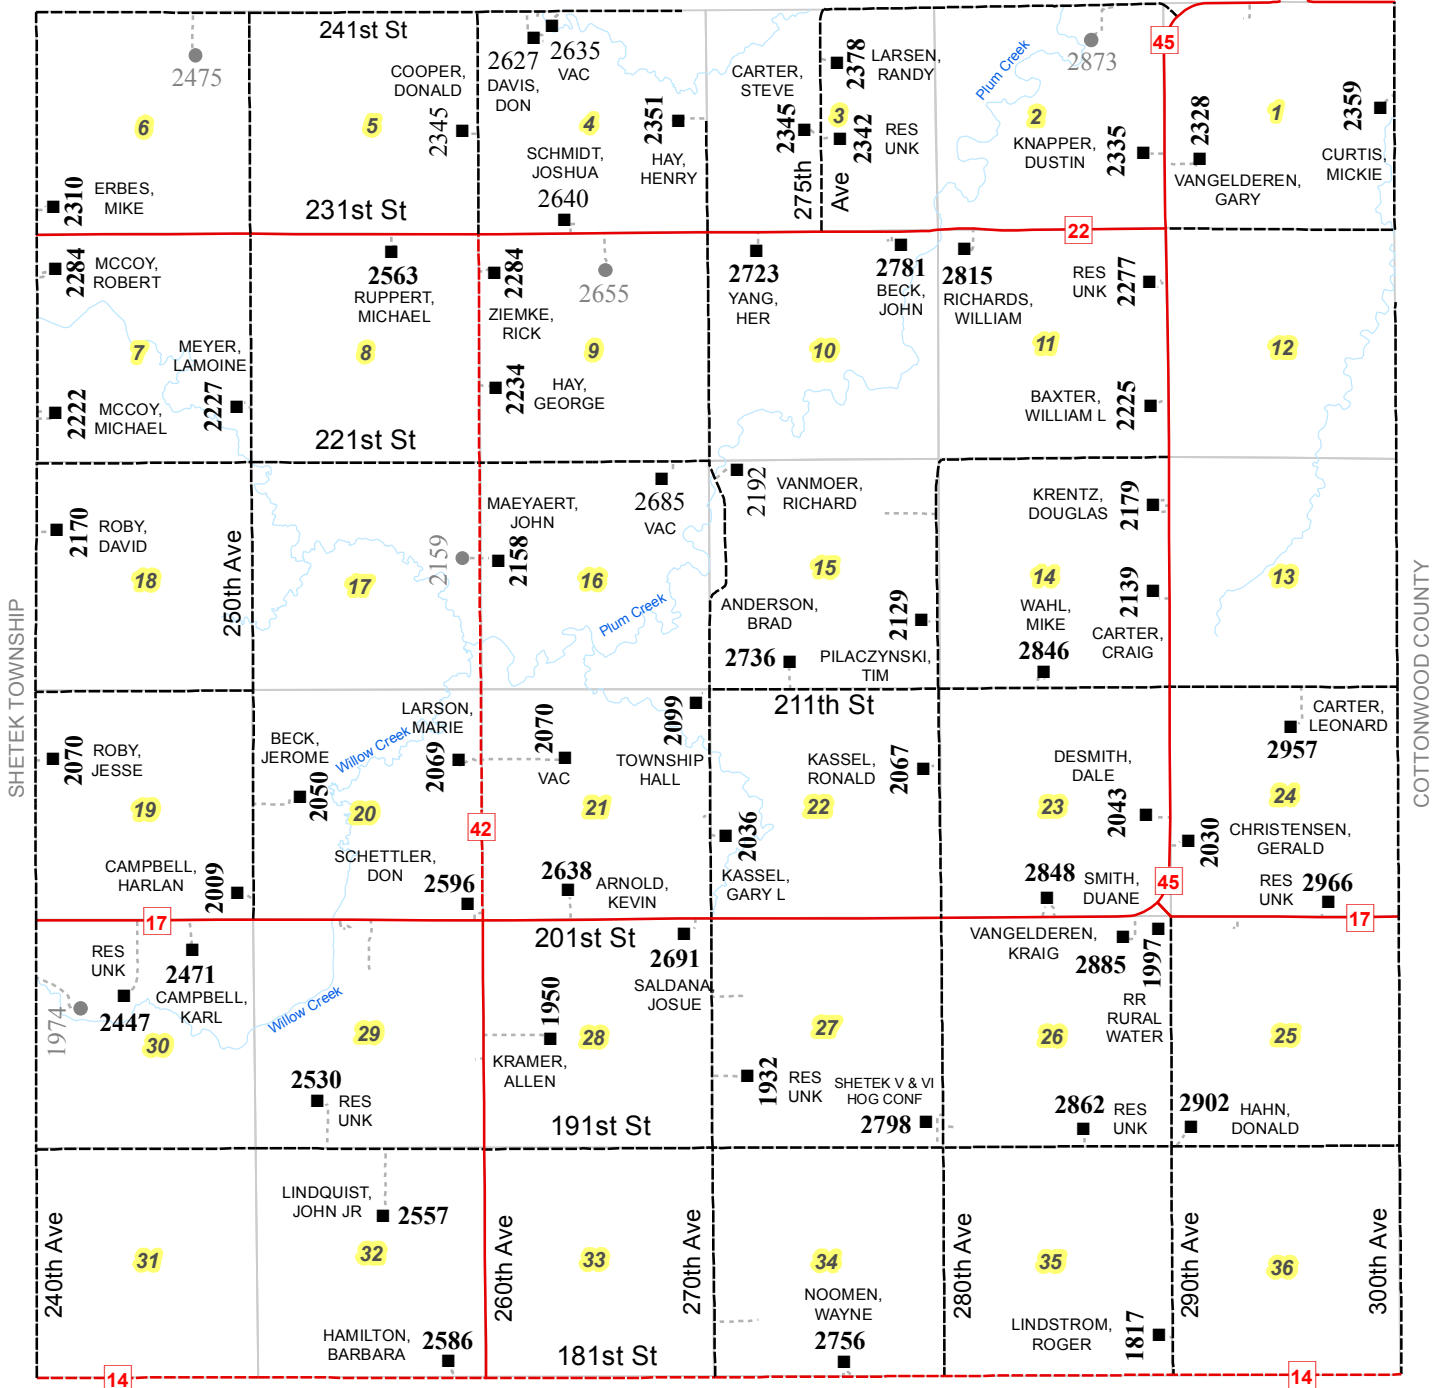

# Holly Township Residents

T-108-N R-39-W

ROADS LEGEND			
	County Road-Gravel		Township-Gravel
	County Road-Paved		Minimum Maint Road
	County State Aid-Gravel		State Highway
	County State Aid-Paved		US Highway

REDWOOD COUNTY

DOVRAY TOWNSHIP