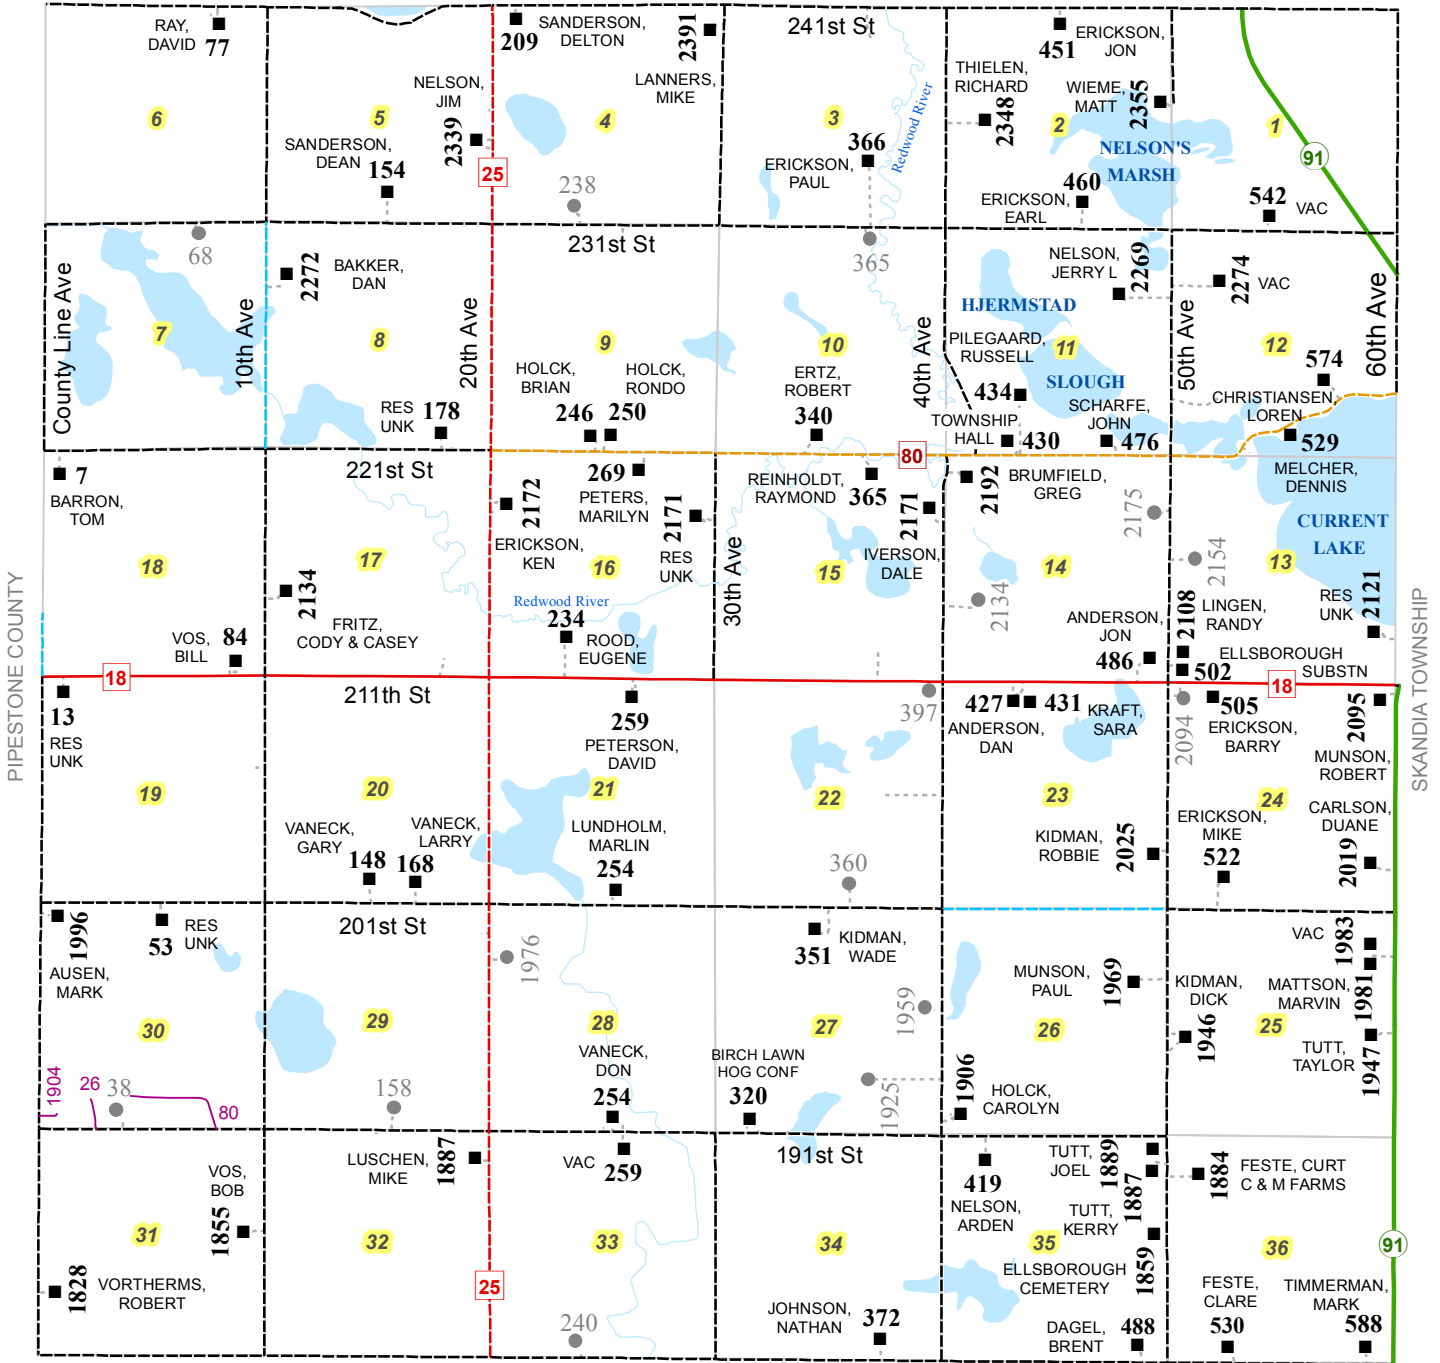

Ellsborough Township Residents

T-108-N R-43-W

ROADS LEGEND			
	County Road-Gravel		Township-Gravel
	County Road-Paved		Minimum Maint Road
	County State Aid-Gravel		State Highway
	County State Aid-Paved		US Highway

LYON COUNTY

CAMERON TOWNSHIP