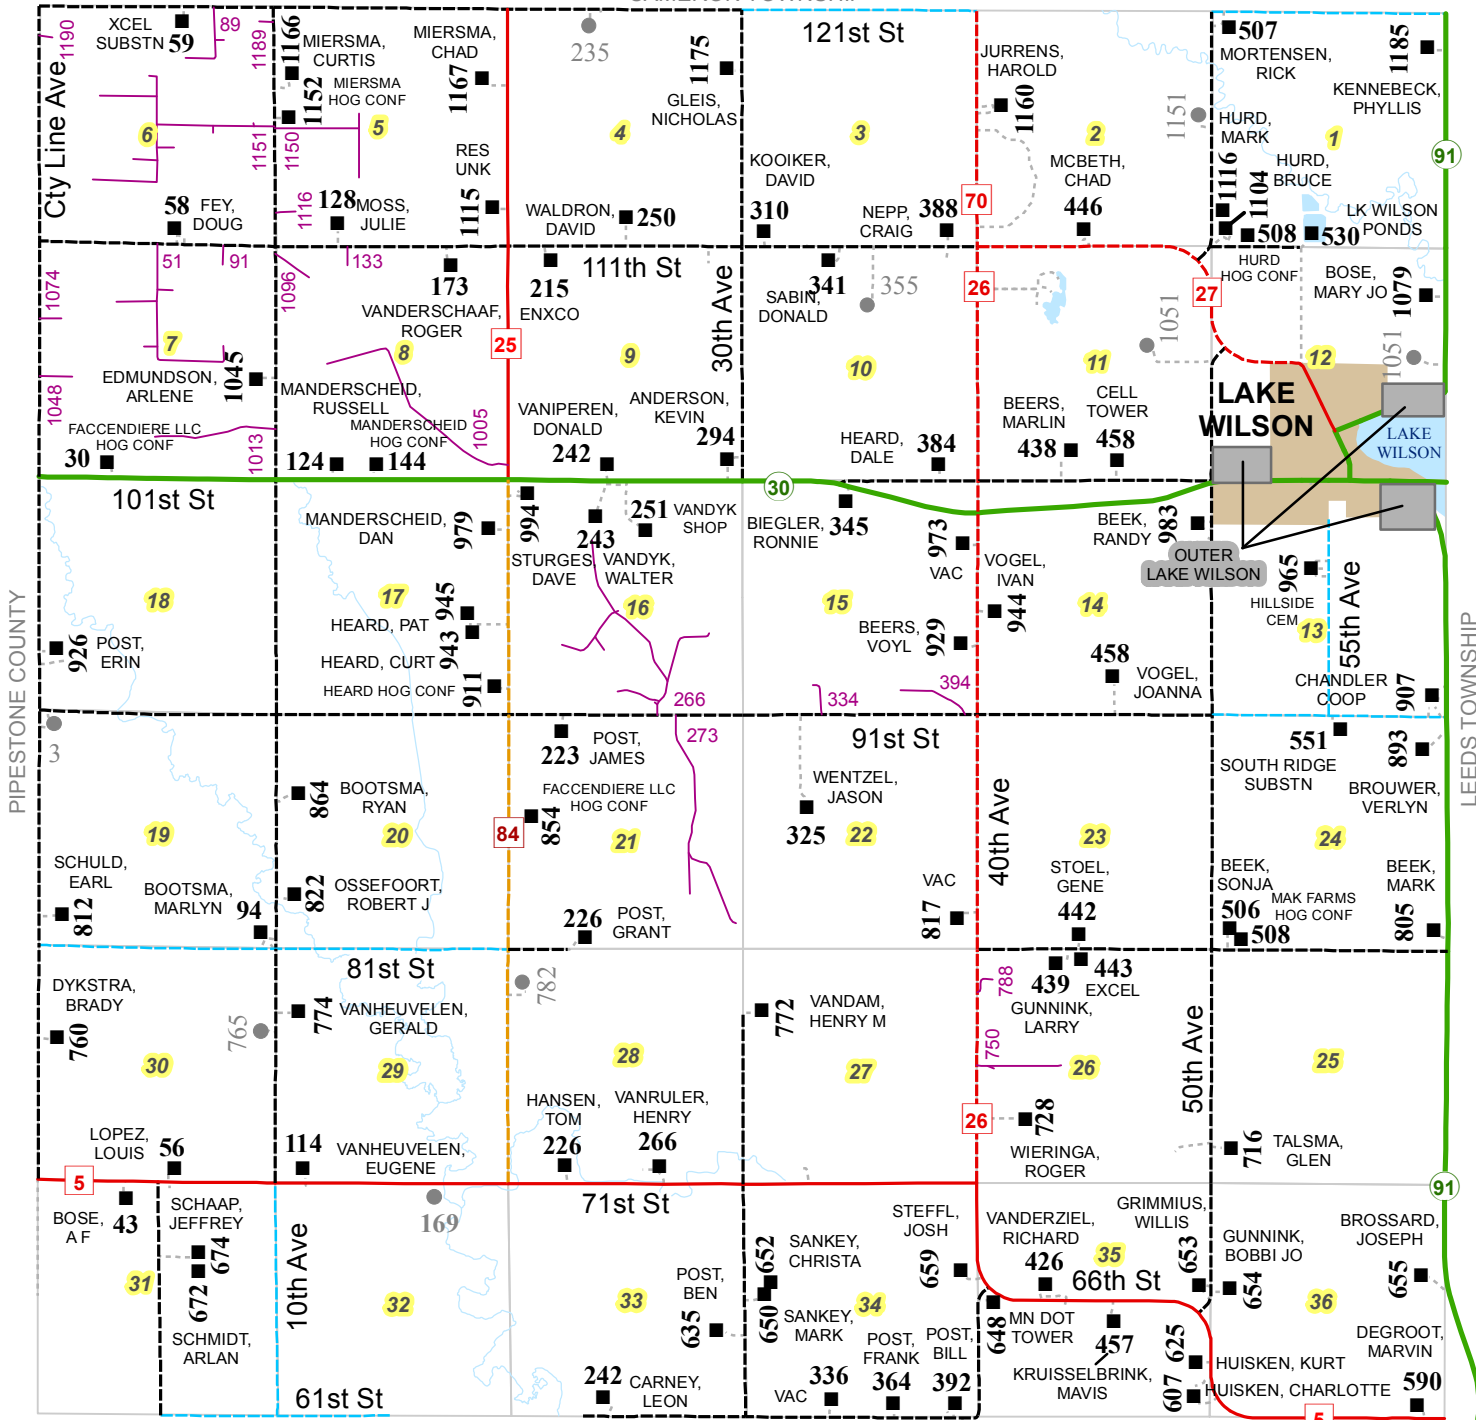

# Chanarambie Township Residents

T-106-N R-43-W

CAMERON TOWNSHIP

MOULTON TOWNSHIP